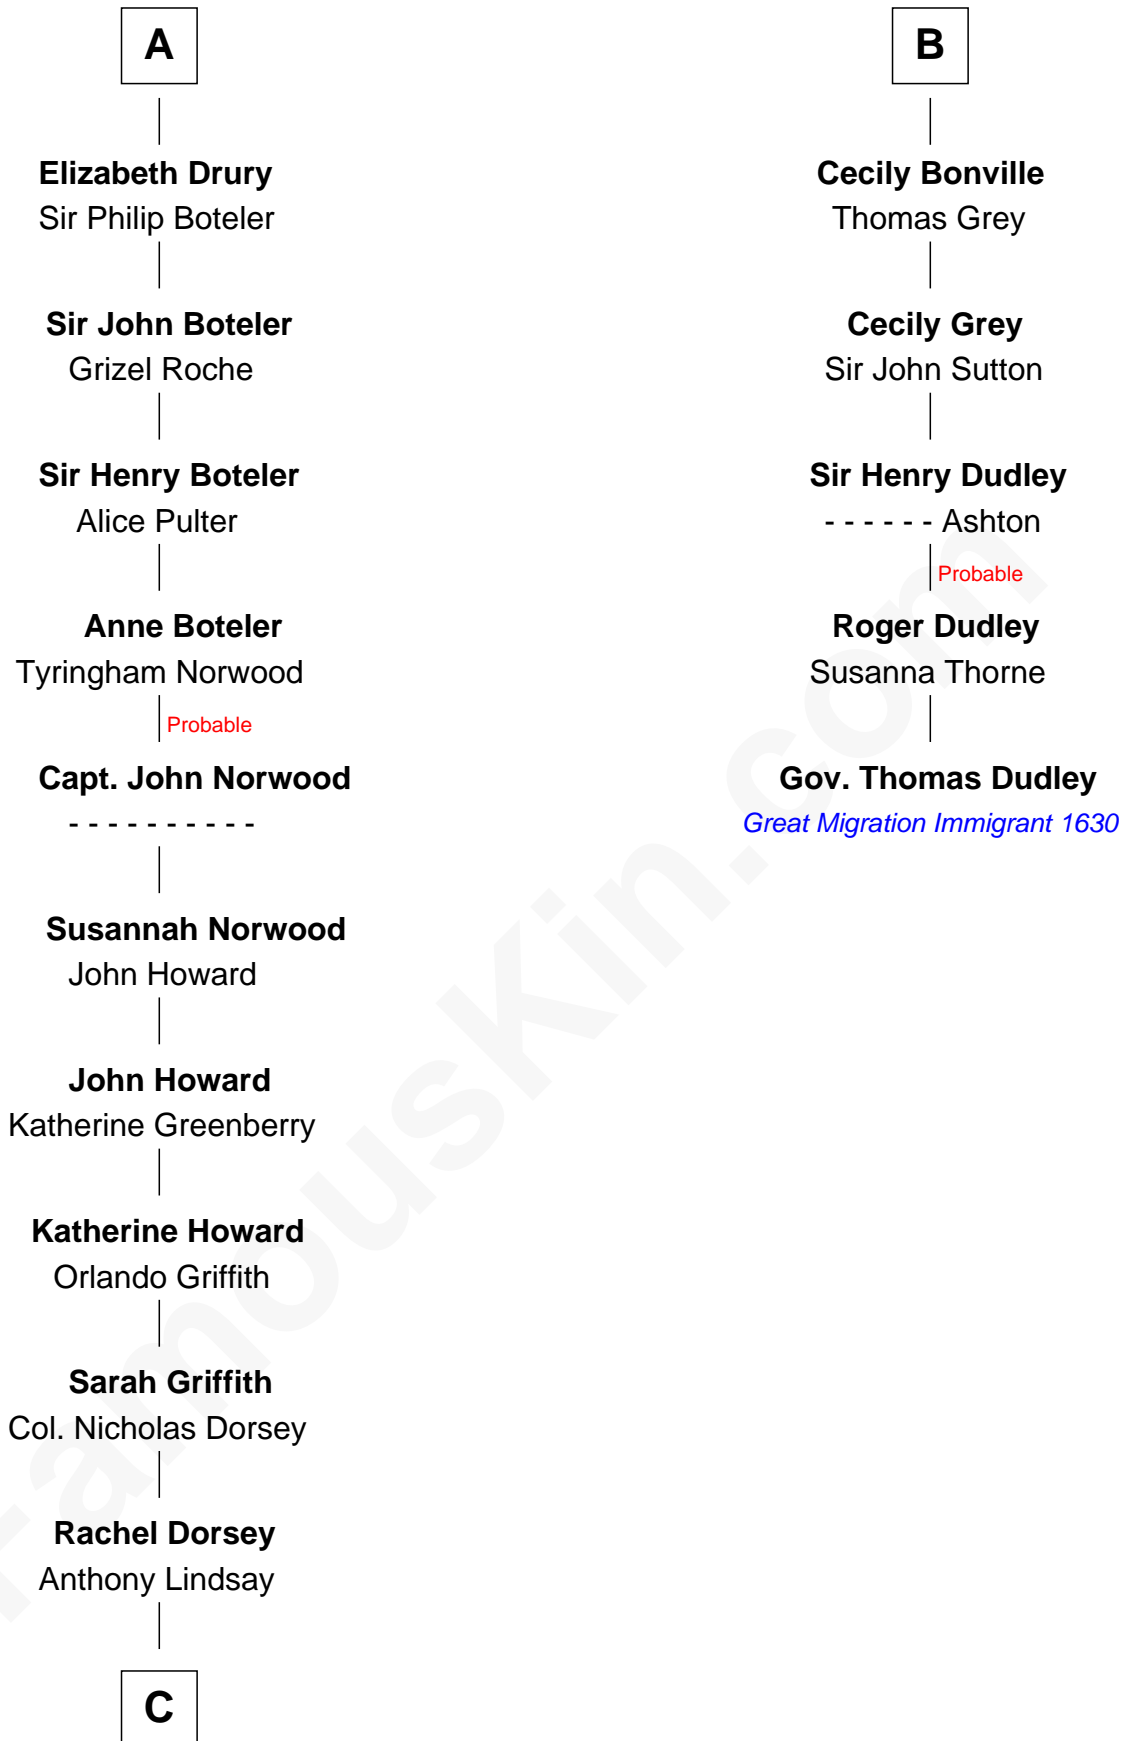

FamousKin.com Relationship Chart of

Jesse James

Outlaw, Bank Robber, Murderer

11th cousin 9 times removed of

Gov. Thomas Dudley

(1576 - 1653) Great Migration Immigrant 1630

Sir Gilbert de Clare

Joan of Acre

Hugh de Audley

Margaret de Audley

Ralph de Stafford

Beatrice de Stafford

Thomas de Ros

Margaret de Ros

Sir Reynold Grey

Margaret Grey

Sir William Bonville

William Bonville

Elizabeth Harington

William Bonville

Katherine Neville

B

C

—
Anthony Lindsay

Ailsey Cole

—
Sarah Lindsay

James Cole

—
Zerelda Elizabeth Cole

Robert Sallee James

—
Jesse James

Outlaw, Bank Robber, Murderer

FamousKin.com