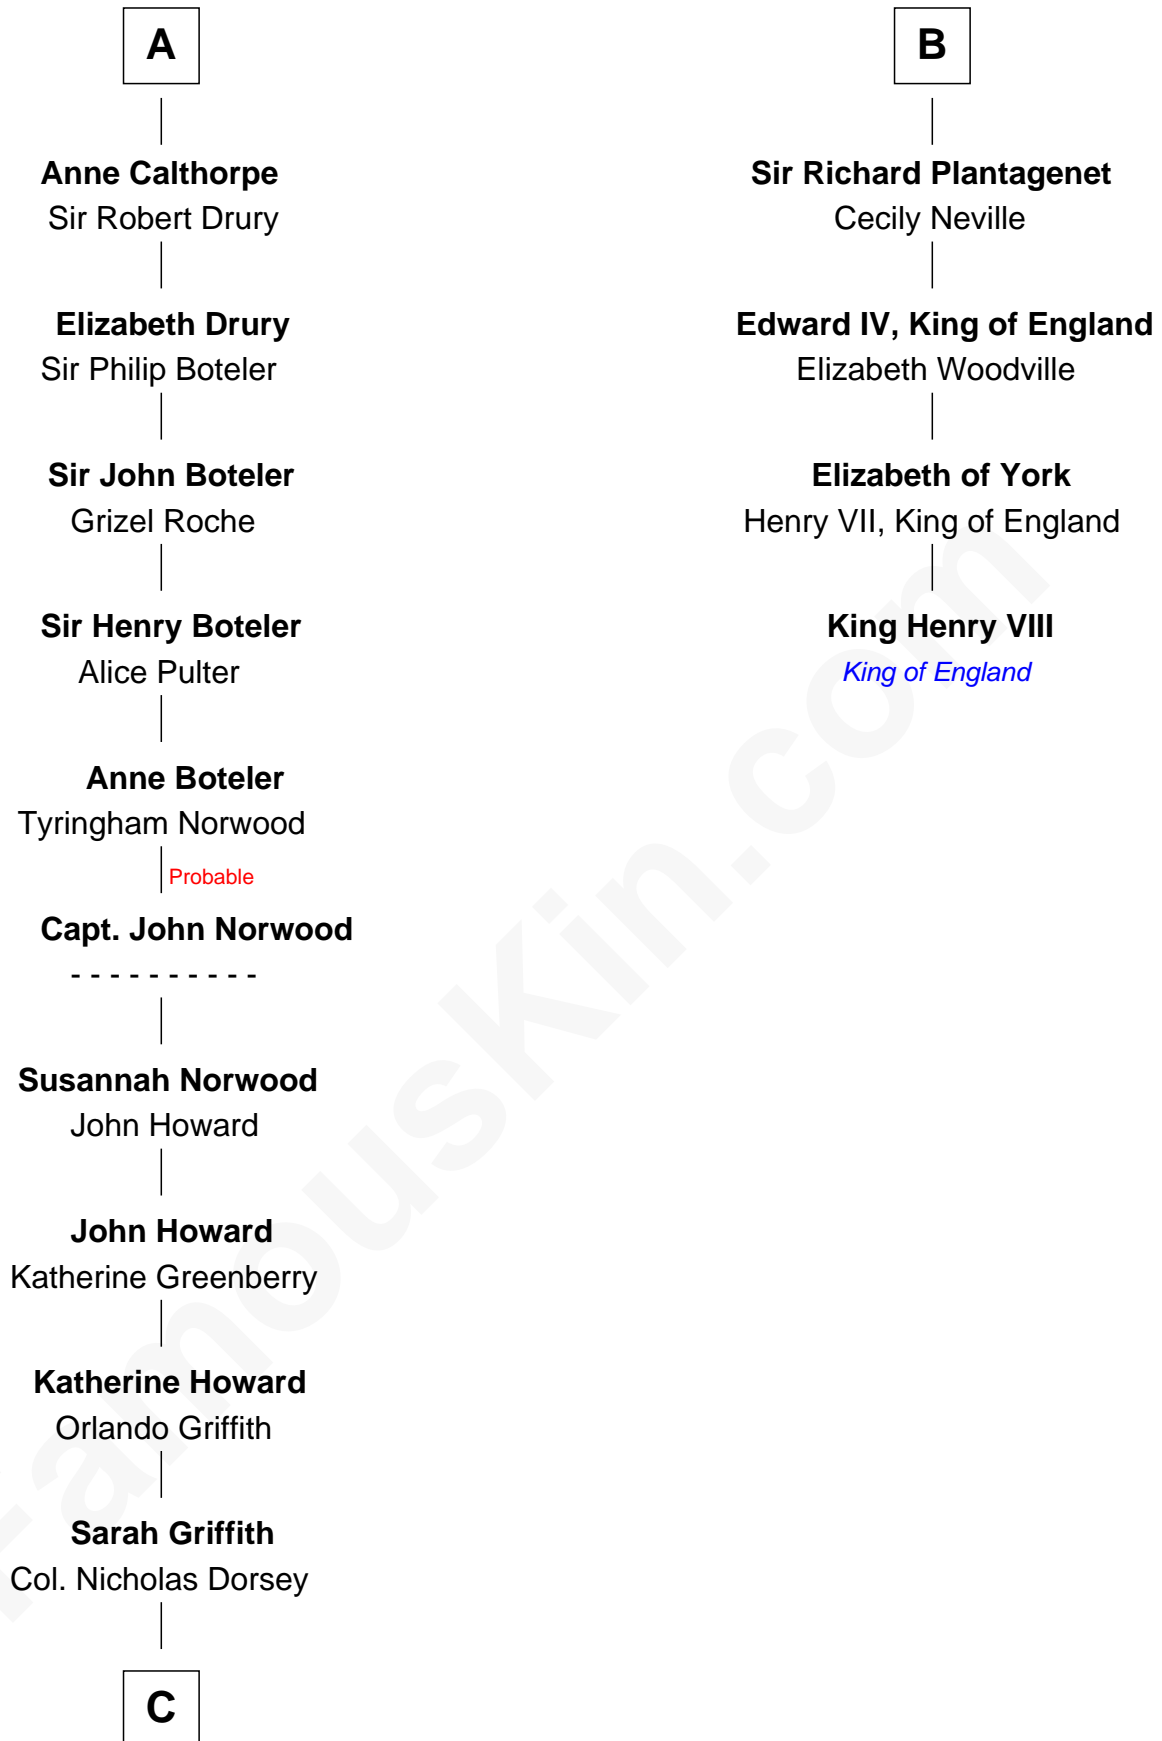

FamousKin.com Relationship Chart of

Jesse James

Outlaw, Bank Robber, Murderer

10th cousin 11 times removed of

King Henry VIII

King of England

C

Rachel Dorsey
Anthony Lindsay

Anthony Lindsay
Ailsey Cole

Sarah Lindsay
James Cole

Zerelda Elizabeth Cole
Robert Sallee James

Jesse James
Outlaw, Bank Robber, Murderer

FamousKin.com