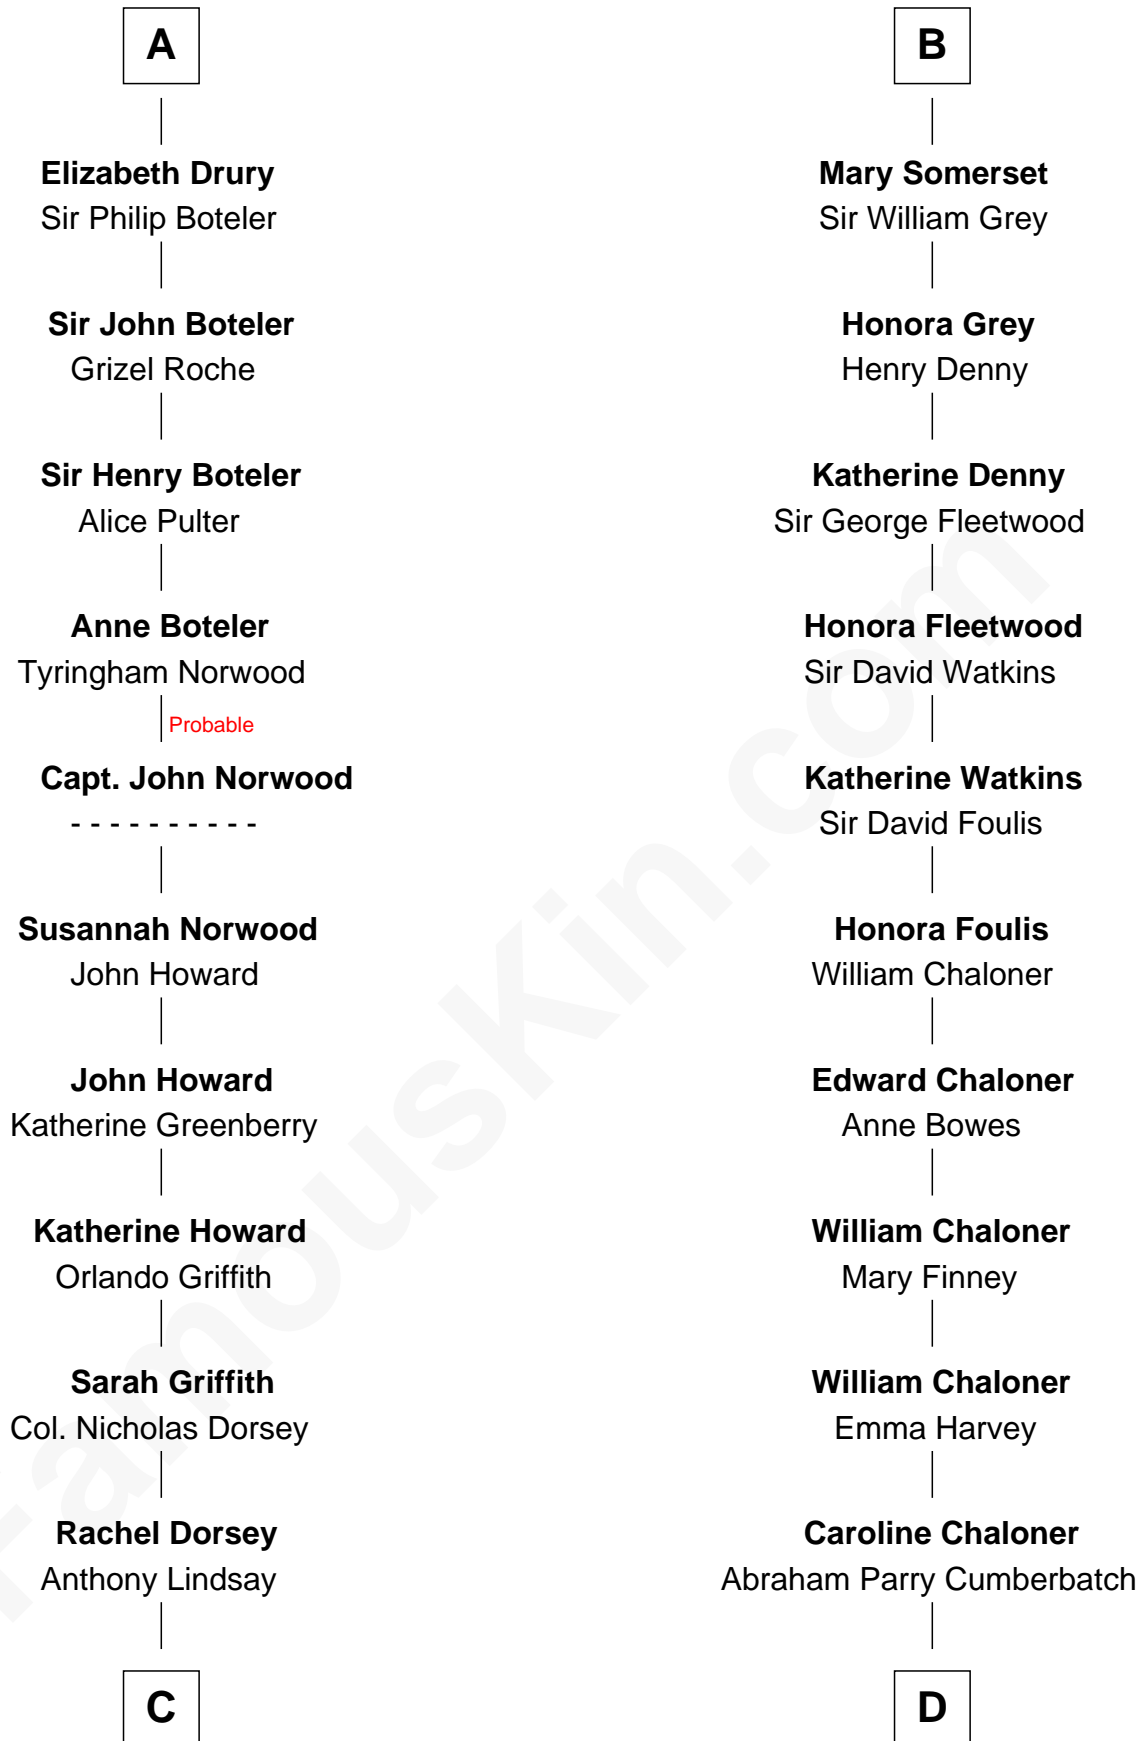

# FamousKin.com Relationship Chart of

**Jesse James**

*Outlaw, Bank Robber, Murderer*

20th cousin 1 time removed of

**Benedict Cumberbatch**

*Movie, Television and Stage Actor*

**Sir Gilbert de Clare**

Joan of Acre

Hugh le Despencer

**Elizabeth le Despencer**

Maurice de Berkeley

**Thomas de Berkeley**

Margaret de Lisle

**Elizabeth de Berkeley**

Richard de Beauchamp

**Eleanor Beauchamp**

Edmund Beaufort

**Henry Beaufort**

Joan Hill

**Charles Somerset**

Elizabeth West

**B**

**C**

**Anthony Lindsay**

Ailsey Cole

**Sarah Lindsay**

James Cole

**Zerelda Elizabeth Cole**

Robert Sallee James

**Jesse James**

*Outlaw, Bank Robber, Murderer*

**D**