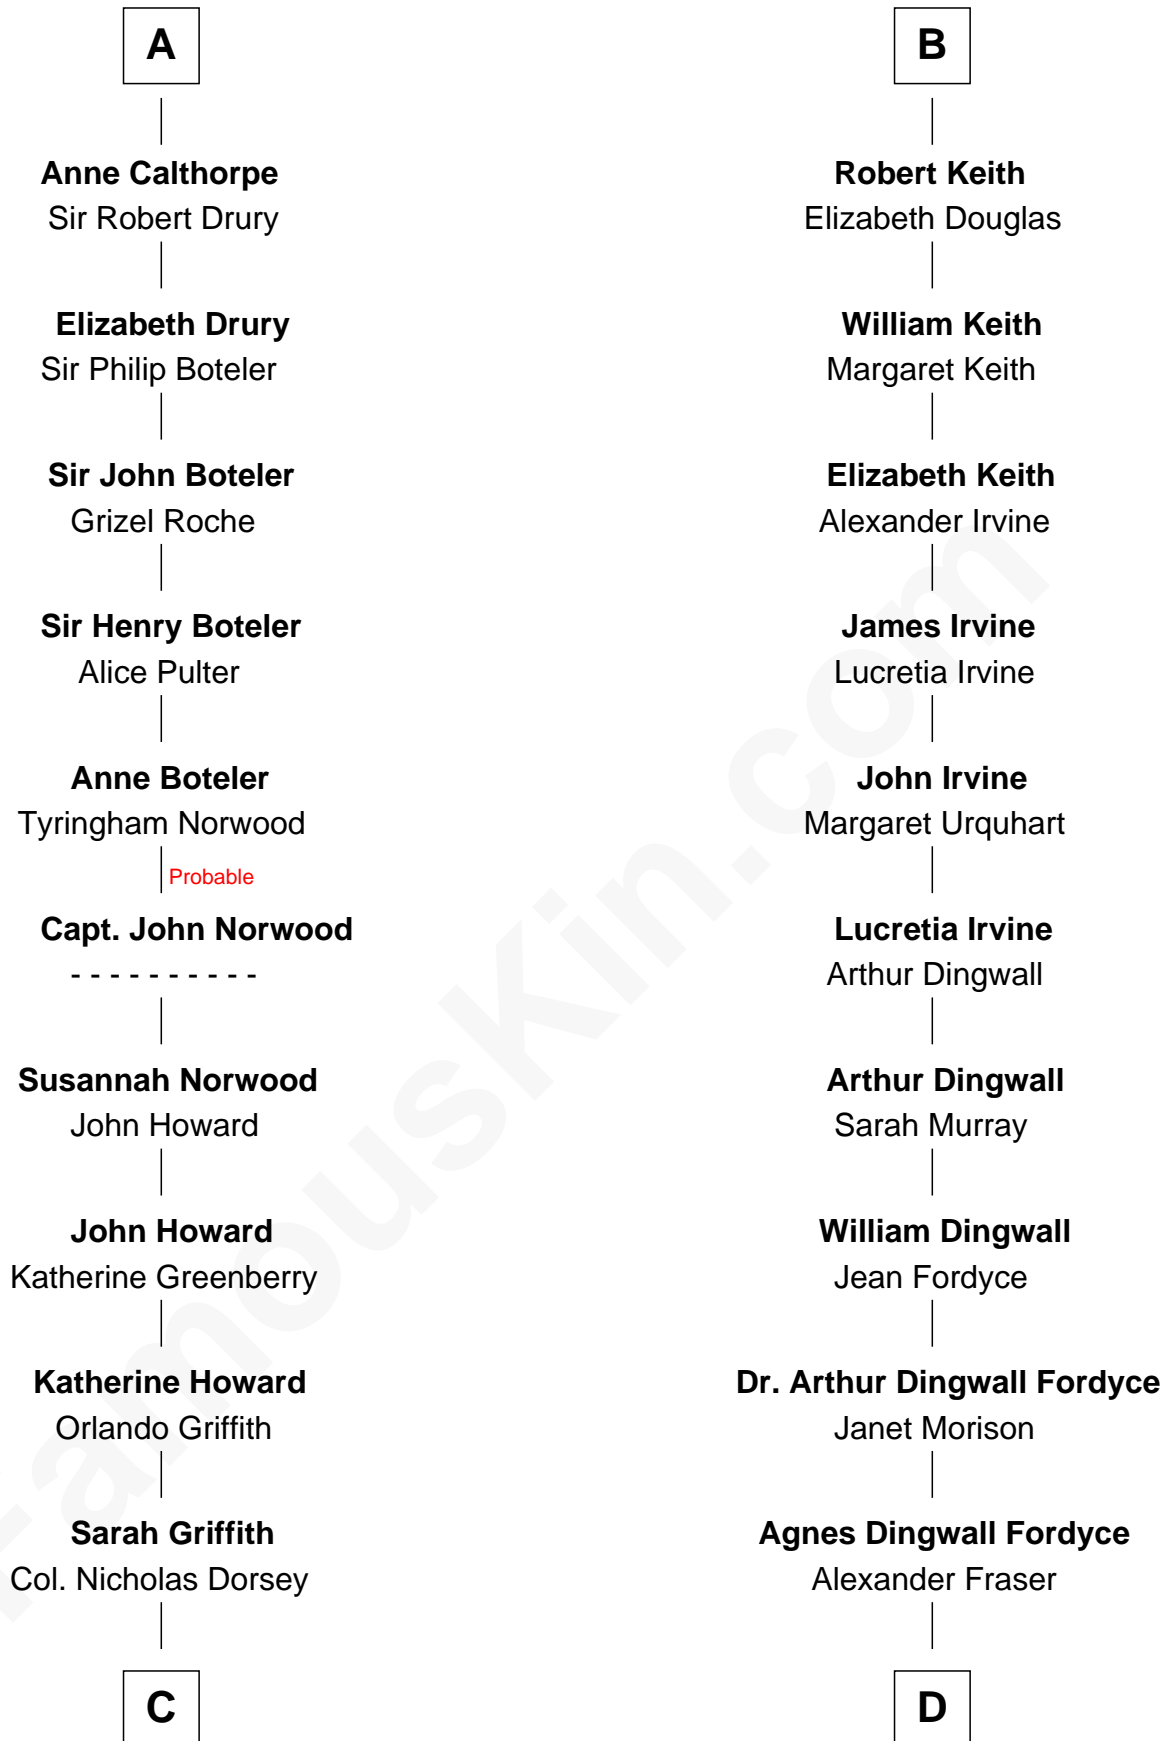

# FamousKin.com Relationship Chart of

**Jesse James**

*Outlaw, Bank Robber, Murderer*

20th cousin 1 time removed of

**Alan Turing**

*WWII Codebreaker of Nazi Enigma Machine*

**C**

**Rachel Dorsey**  
Anthony Lindsay

**Anthony Lindsay**  
Ailsey Cole

**Sarah Lindsay**  
James Cole

**Zerelda Elizabeth Cole**  
Robert Sallee James

**Jesse James**  
*Outlaw, Bank Robber, Murderer*

**D**

**Jean Stewart Fraser**  
John Robert Turing