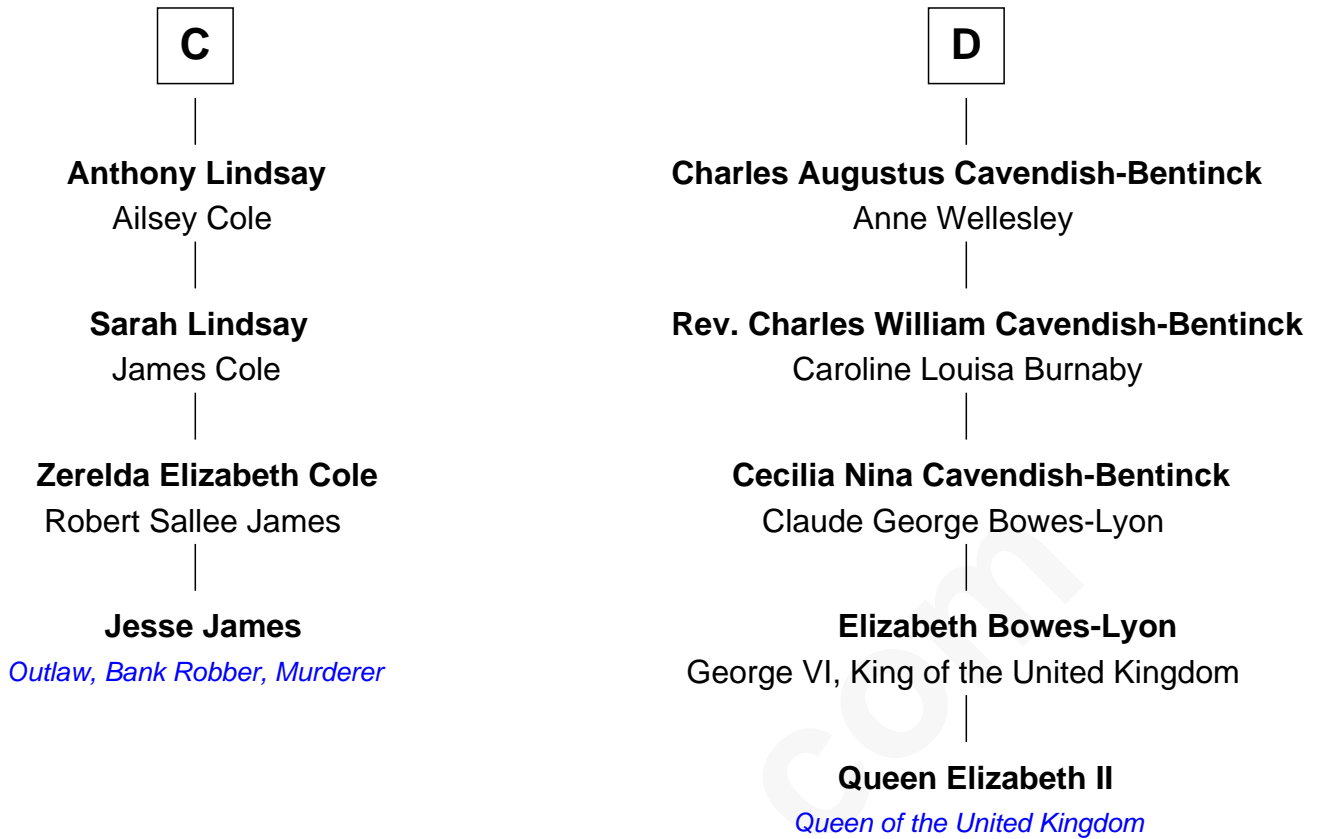

FamousKin.com Relationship Chart of

Jesse James

Outlaw, Bank Robber, Murderer

20th cousin 1 time removed of

Queen Elizabeth II

Queen of the United Kingdom

Sir Gilbert de Clare

Joan of Acre

Sir Miles Stapleton

Katherine de la Pole

Elizabeth Stapleton

Sir William Calthorpe

Anne Calthorpe

Sir Robert Drury

A

Eleanor de Clare

Hugh le Despencer

Elizabeth le Despencer

Maurice de Berkeley

Thomas de Berkeley

Margaret de Lisle

Elizabeth de Berkeley

Richard de Beauchamp

Eleanor Beauchamp

Edmund Beaufort

Margaret Beaufort

Humphrey Stafford

Henry Stafford

Catherine Woodville

B

Elizabeth II photo by [Eric Draper](#)