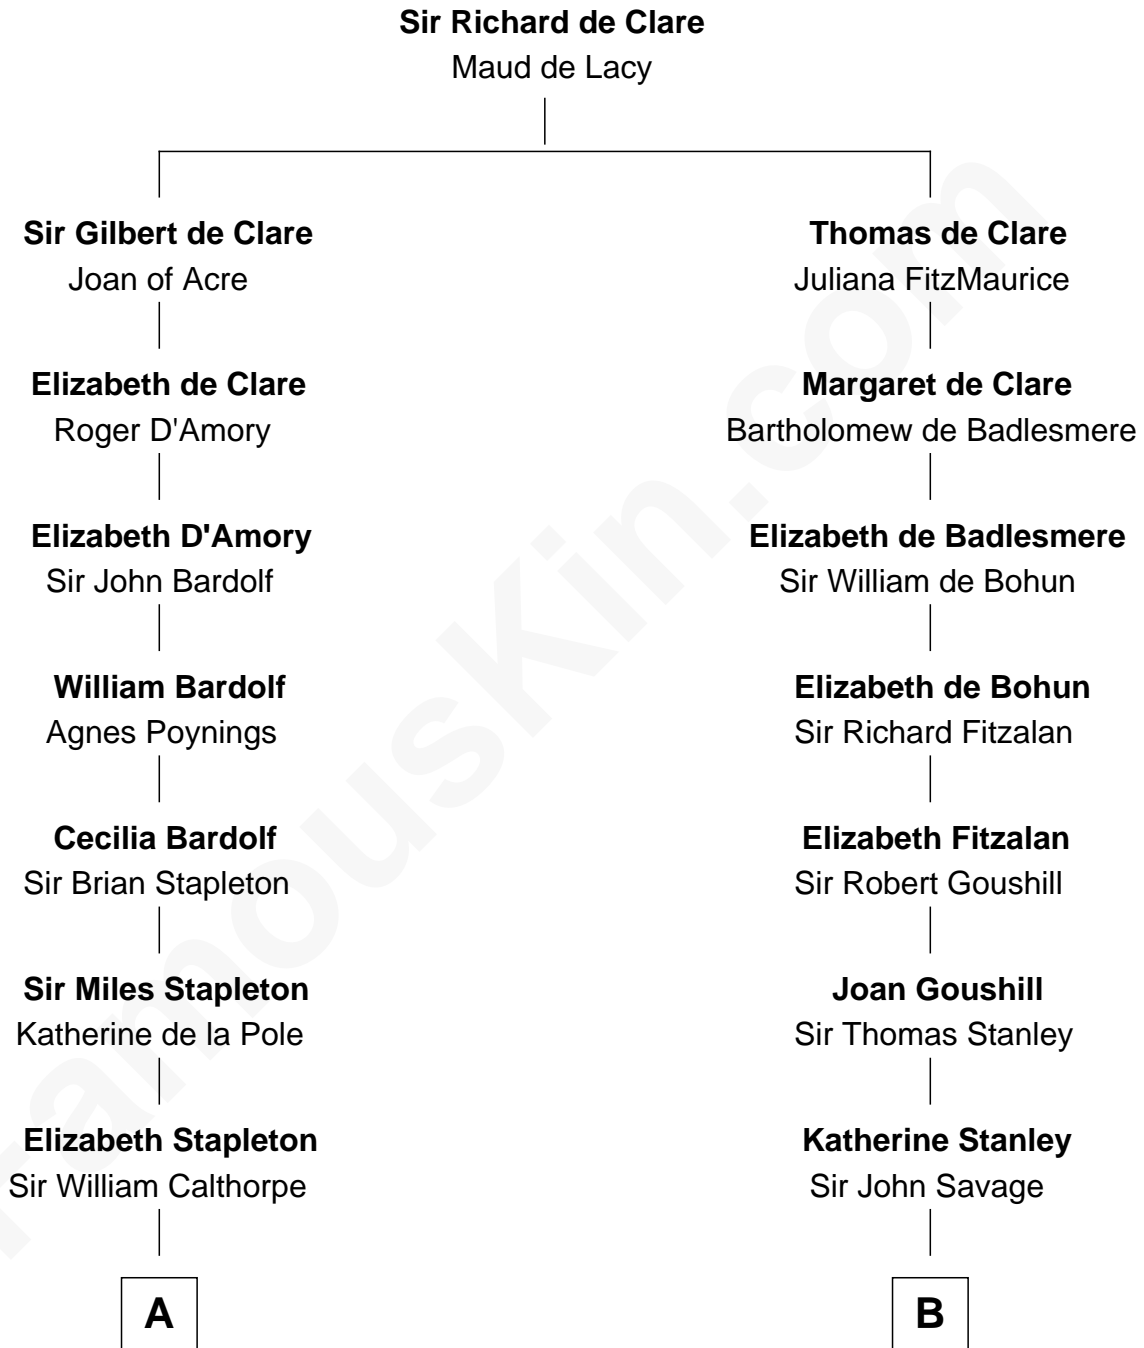

FamousKin.com Relationship Chart of

Jesse James

Outlaw, Bank Robber, Murderer

16th cousin 5 times removed of

Thomas Sim Lee

2nd and 7th Governor of Maryland

C

—
Rachel Dorsey
Anthony Lindsay

—
Anthony Lindsay
Ailsey Cole

—
Sarah Lindsay
James Cole

—
Zerelda Elizabeth Cole
Robert Sallee James

—
Jesse James
Outlaw, Bank Robber, Murderer

FamousKin.com