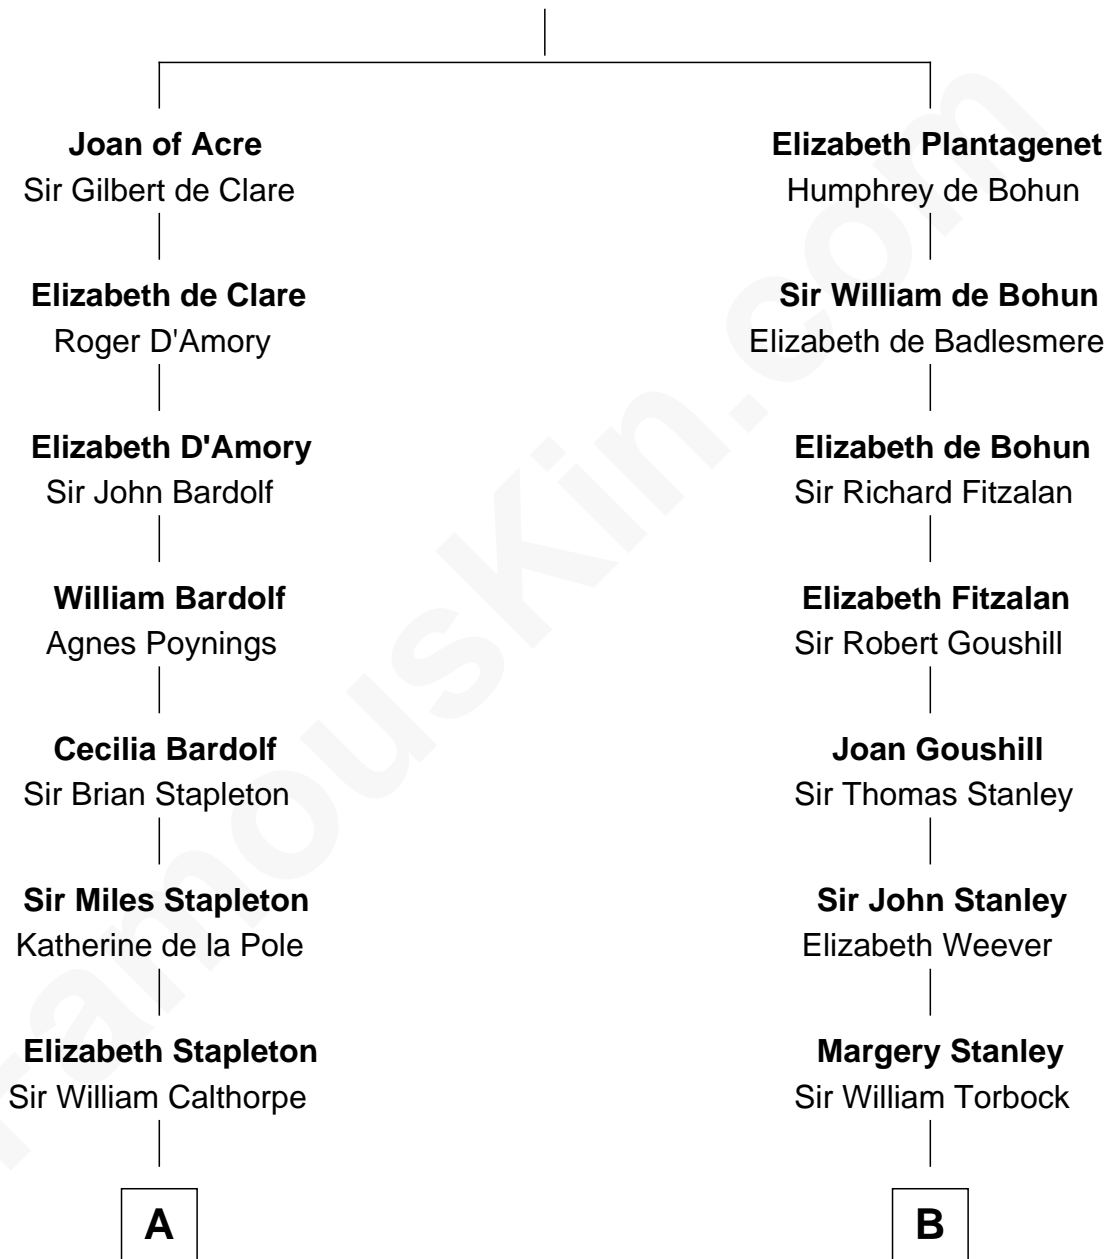

FamousKin.com Relationship Chart of

Jesse James

Outlaw, Bank Robber, Murderer

18th cousin 3 times removed of

Henry Lloyd

40th Governor of Maryland

King Edward I
Eleanor of Castile

C

Rachel Dorsey
Anthony Lindsay

Anthony Lindsay
Ailsey Cole

Sarah Lindsay
James Cole

Zerelda Elizabeth Cole
Robert Sallee James

Jesse James
Outlaw, Bank Robber, Murderer

D

Daniel Lloyd
Catherine Henry

Henry Lloyd
40th Governor of Maryland