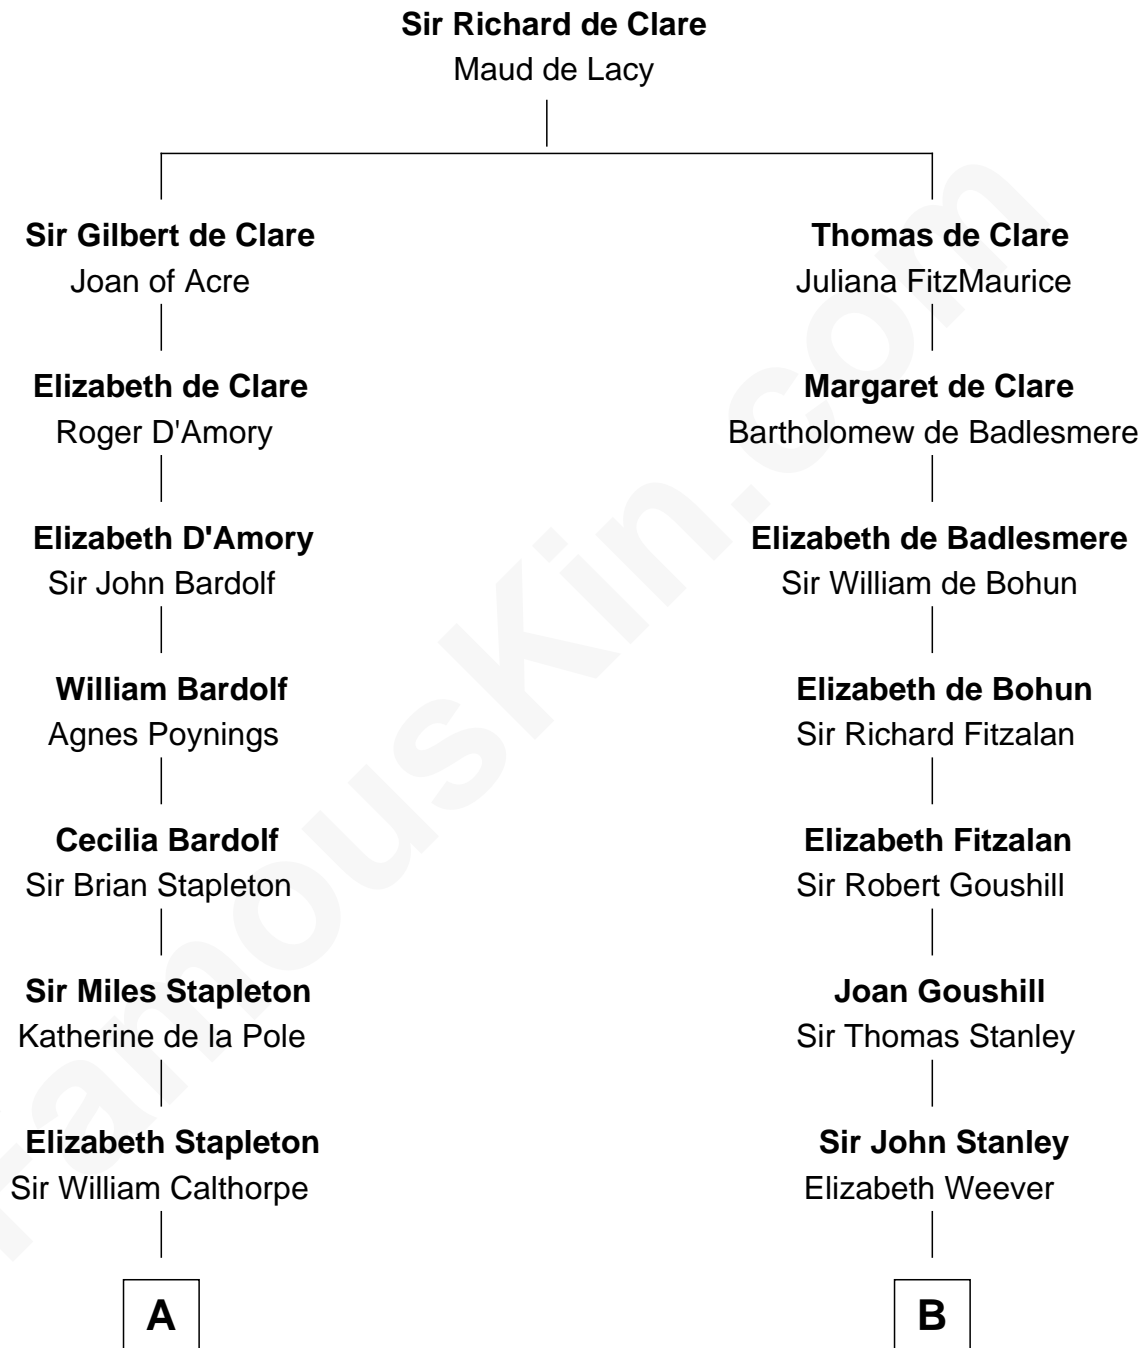

## Relationship Chart of

### Jesse James

*Outlaw, Bank Robber, Murderer*

17th cousin 4 times removed of

### Charles Goldsborough

*16th Governor of Maryland*

**C**

—  
**Rachel Dorsey**  
Anthony Lindsay

—  
**Anthony Lindsay**  
Ailsey Cole

—  
**Sarah Lindsay**  
James Cole

—  
**Zerelda Elizabeth Cole**  
Robert Sallee James

—  
**Jesse James**  
*Outlaw, Bank Robber, Murderer*

FamousKin.com