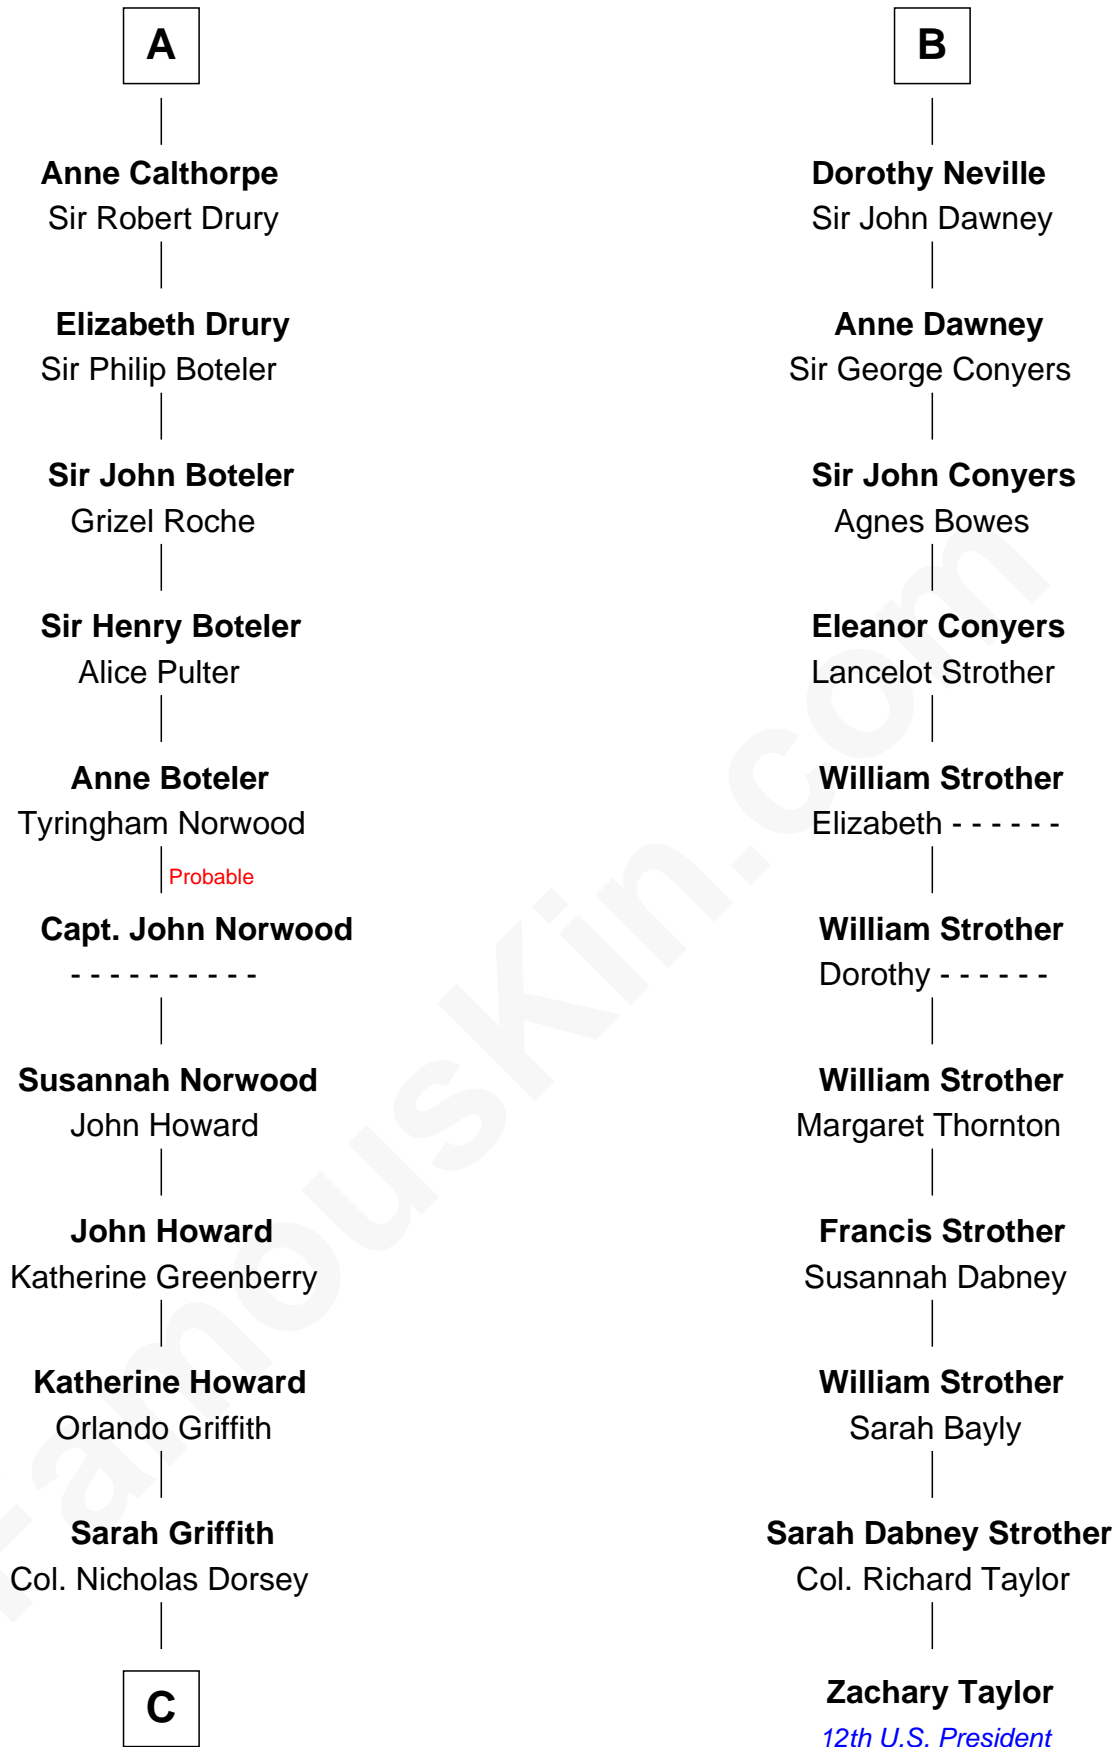

FamousKin.com Relationship Chart of

Jesse James

Outlaw, Bank Robber, Murderer

17th cousin 4 times removed of

Zachary Taylor

12th U.S. President

King Edward I
Eleanor of Castile

Joan of Acre
Sir Gilbert de Clare

A

Edward II, King of England
Isabella of France

Edward III, King of England
Philippa of Hainault

John of Gaunt
Katherine Roet

Joan Beaufort
Sir Ralph Neville

George Neville
Elizabeth Beauchamp

Sir Henry Neville
Joan Bouchier

Sir Richard Neville
Anne Stafford

B

C

Rachel Dorsey
Anthony Lindsay

Anthony Lindsay
Ailsey Cole

Sarah Lindsay
James Cole

Zerelda Elizabeth Cole
Robert Sallee James

Jesse James
Outlaw, Bank Robber, Murderer