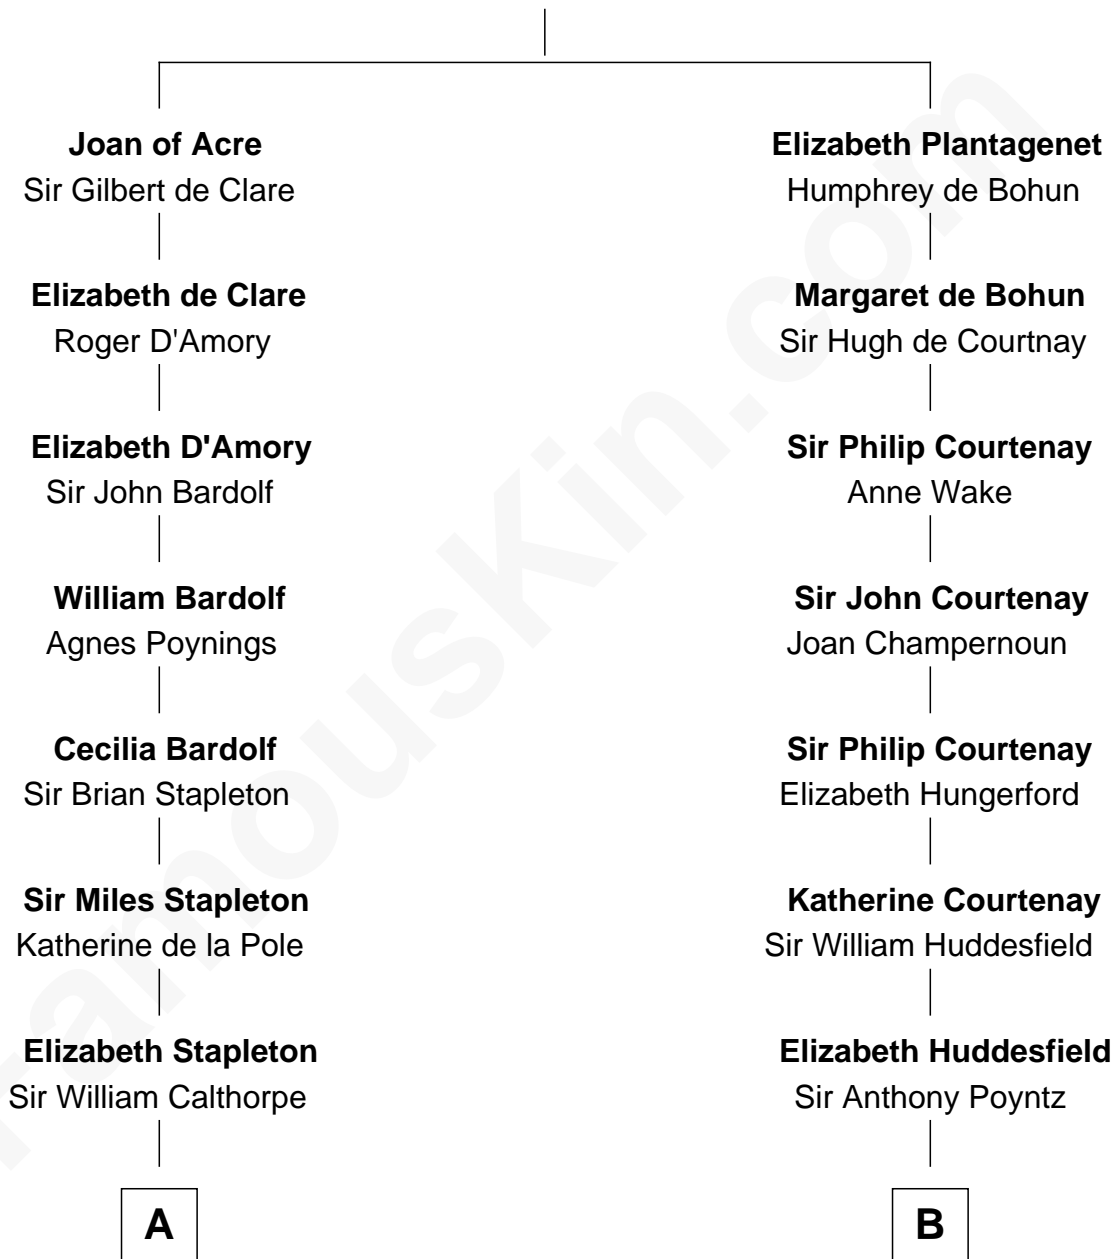

FamousKin.com Relationship Chart of

Jesse James

Outlaw, Bank Robber, Murderer

21st cousin of

Kit Harington

TV Actor - "Game of Thrones"

King Edward I
Eleanor of Castile

C

Rachel Dorsey
Anthony Lindsay

Anthony Lindsay
Ailsey Cole

Sarah Lindsay
James Cole

Zerelda Elizabeth Cole
Robert Sallee James

Jesse James
Outlaw, Bank Robber, Murderer

D

Edward Henry Legge
Cordelia Twysden Molesworth