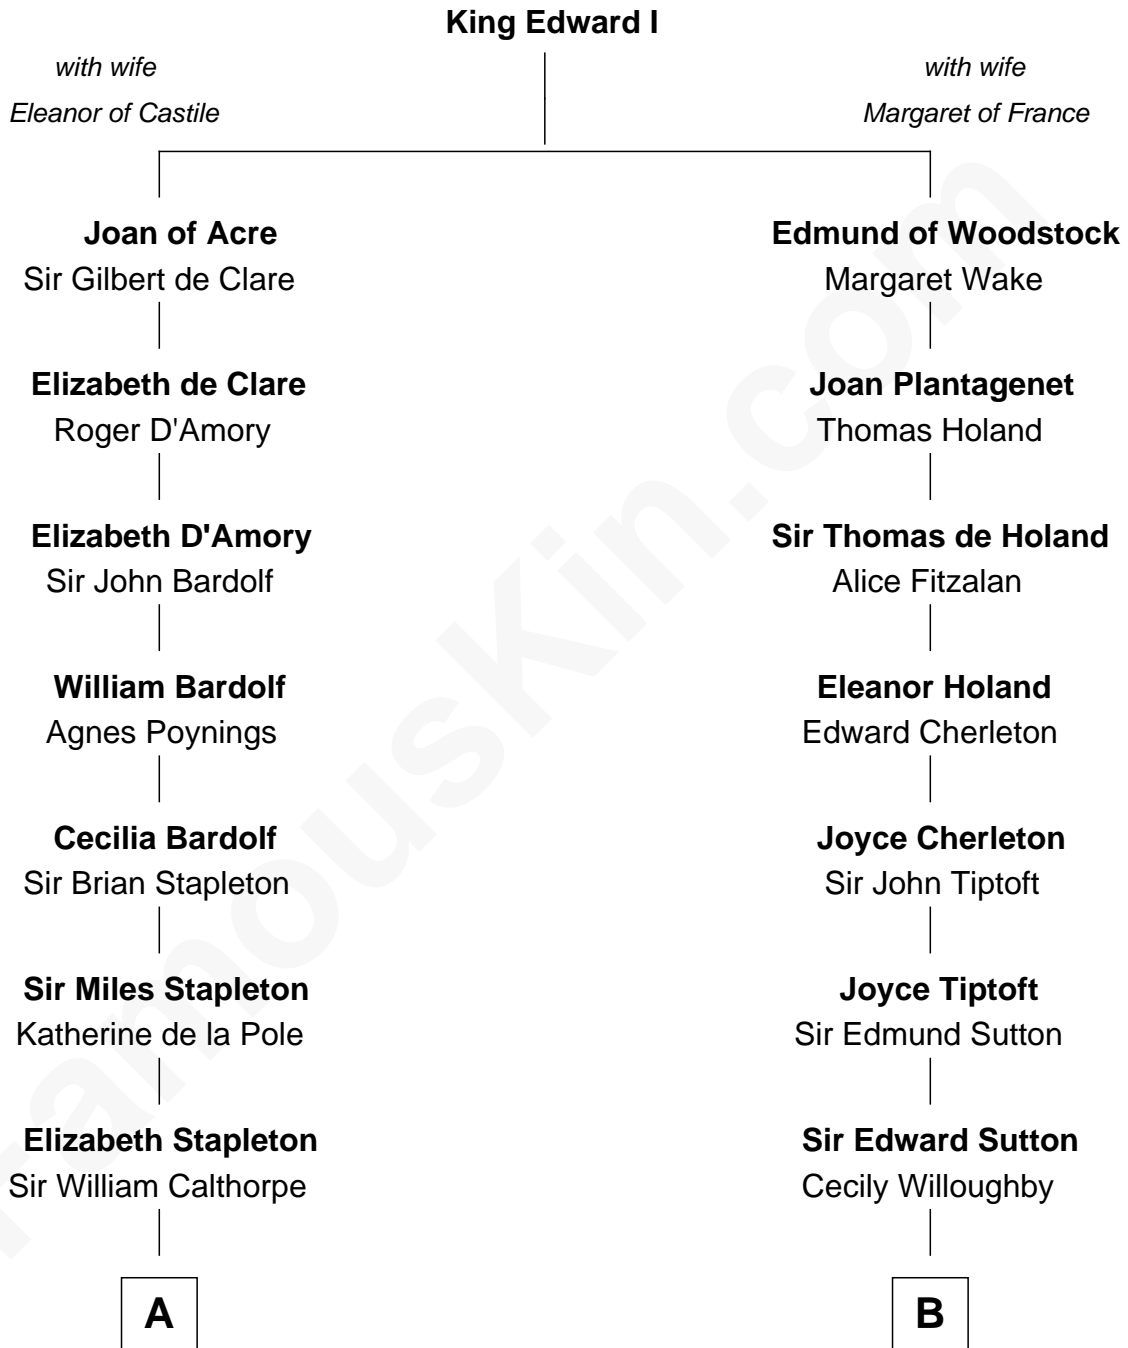

FamousKin.com Relationship Chart of

Jesse James

Outlaw, Bank Robber, Murderer

21st cousin of

J. K. Simmons

TV and Movie Actor

C

Rachel Dorsey
Anthony Lindsay

Anthony Lindsay
Ailsey Cole

Sarah Lindsay
James Cole

Zerelda Elizabeth Cole
Robert Sallee James

Jesse James
Outlaw, Bank Robber, Murderer

D

Sedgwick Russell Hazen
Mary Isabelle Barr

Lewis Jacob Hazen
Emma Broaddus Lewis