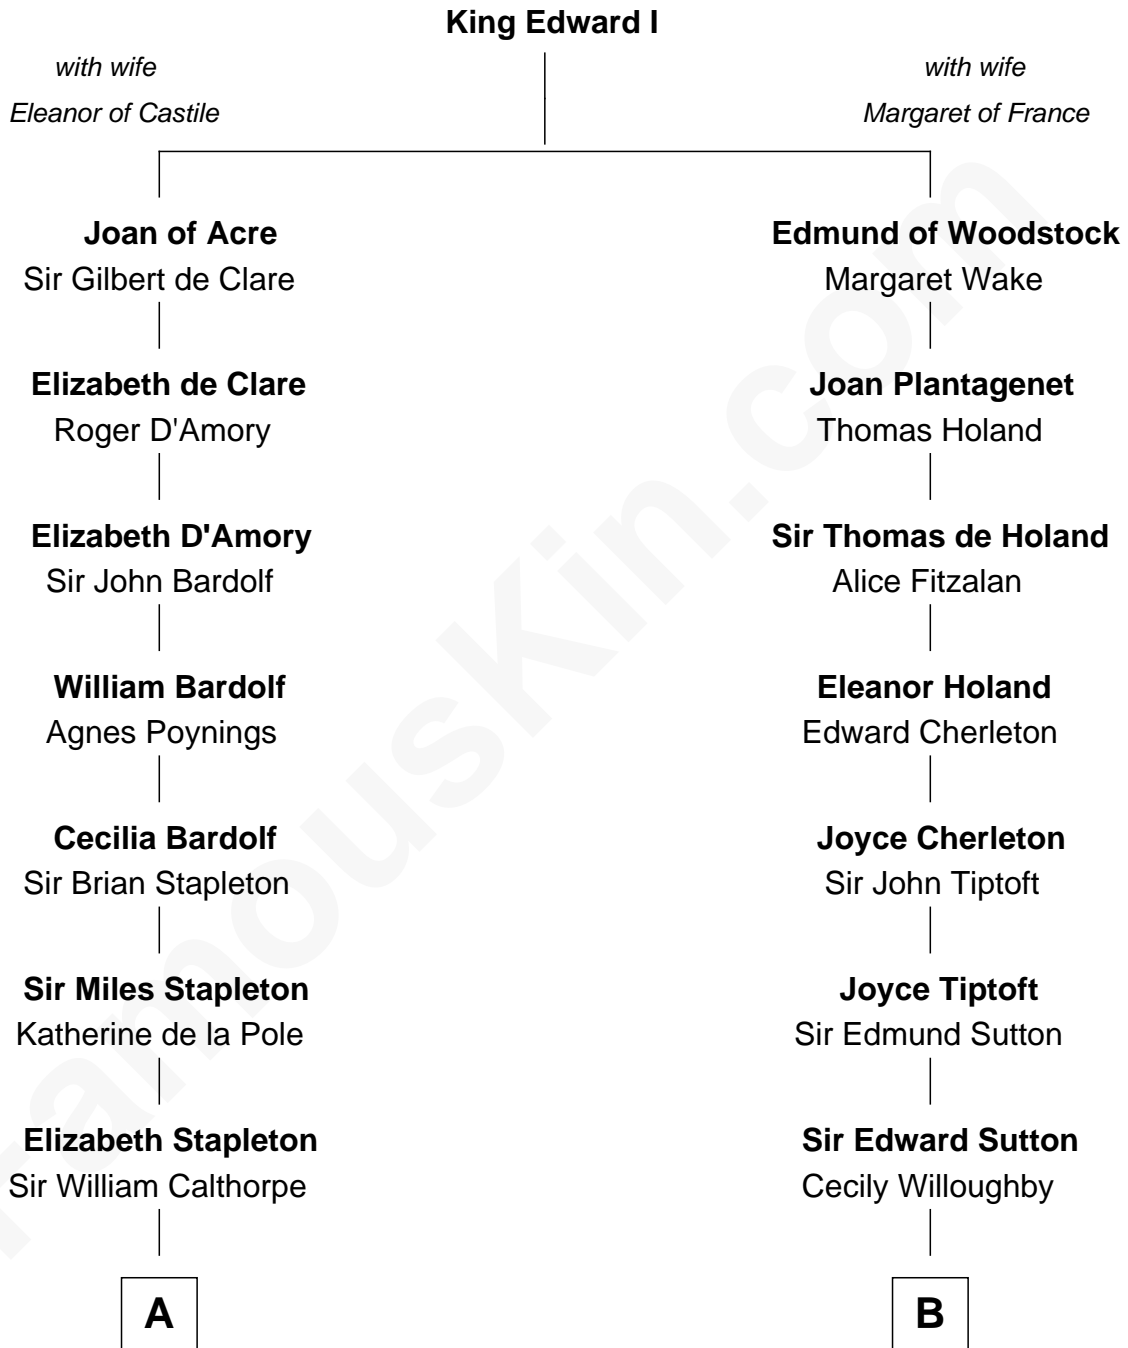

# FamousKin.com Relationship Chart of

**Jesse James**

*Outlaw, Bank Robber, Murderer*

19th cousin 2 times removed of

**Dr. H. H. Holmes**

*Serial Killer aka "Devil in the White City"*

**C**

**Rachel Dorsey**  
Anthony Lindsay

**Anthony Lindsay**  
Ailsey Cole

**Sarah Lindsay**  
James Cole

**Zerelda Elizabeth Cole**  
Robert Sallee James

**Jesse James**  
*Outlaw, Bank Robber, Murderer*

**D**

**Scribner Mudgett**  
Nancy Prescott

**Levi Horton Mudgett**  
Theodate Page Price

**Dr. H. H. Holmes**  
*Serial Killer Dr. H. H. Holmes*

FamousKin.com