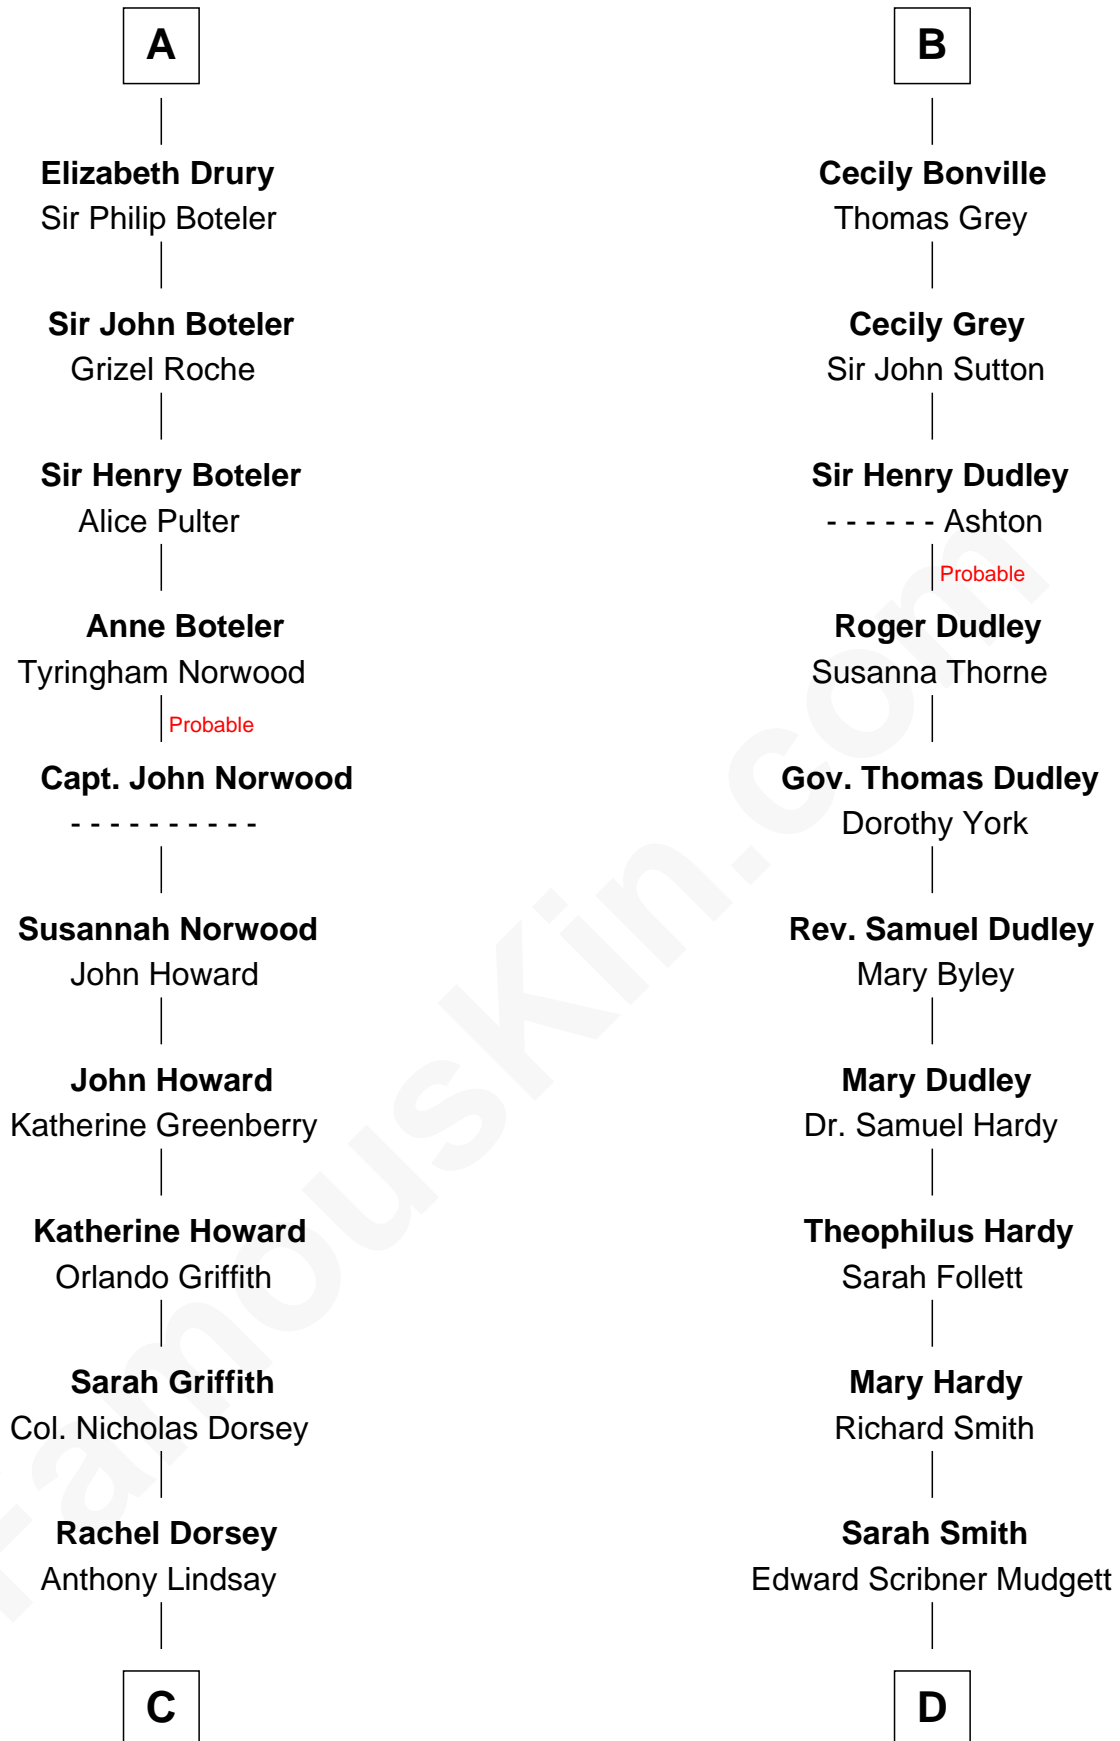

FamousKin.com Relationship Chart of

Jesse James

Outlaw, Bank Robber, Murderer

20th cousin of

Dr. H. H. Holmes

Serial Killer aka "Devil in the White City"

Sir Gilbert de Clare

Joan of Acre

Sir William Bonville

William Bonville

Elizabeth Harington

William Bonville

Katherine Neville

B

C

Anthony Lindsay

Ailsey Cole

Sarah Lindsay

James Cole

Zerelda Elizabeth Cole

Robert Sallee James

Jesse James

Outlaw, Bank Robber, Murderer

D

Samuel Mudgett

Mary Morrill

Scribner Mudgett

Nancy Prescott

Levi Horton Mudgett

Theodate Page Price

Dr. H. H. Holmes

Serial Killer Dr. H. H. Holmes