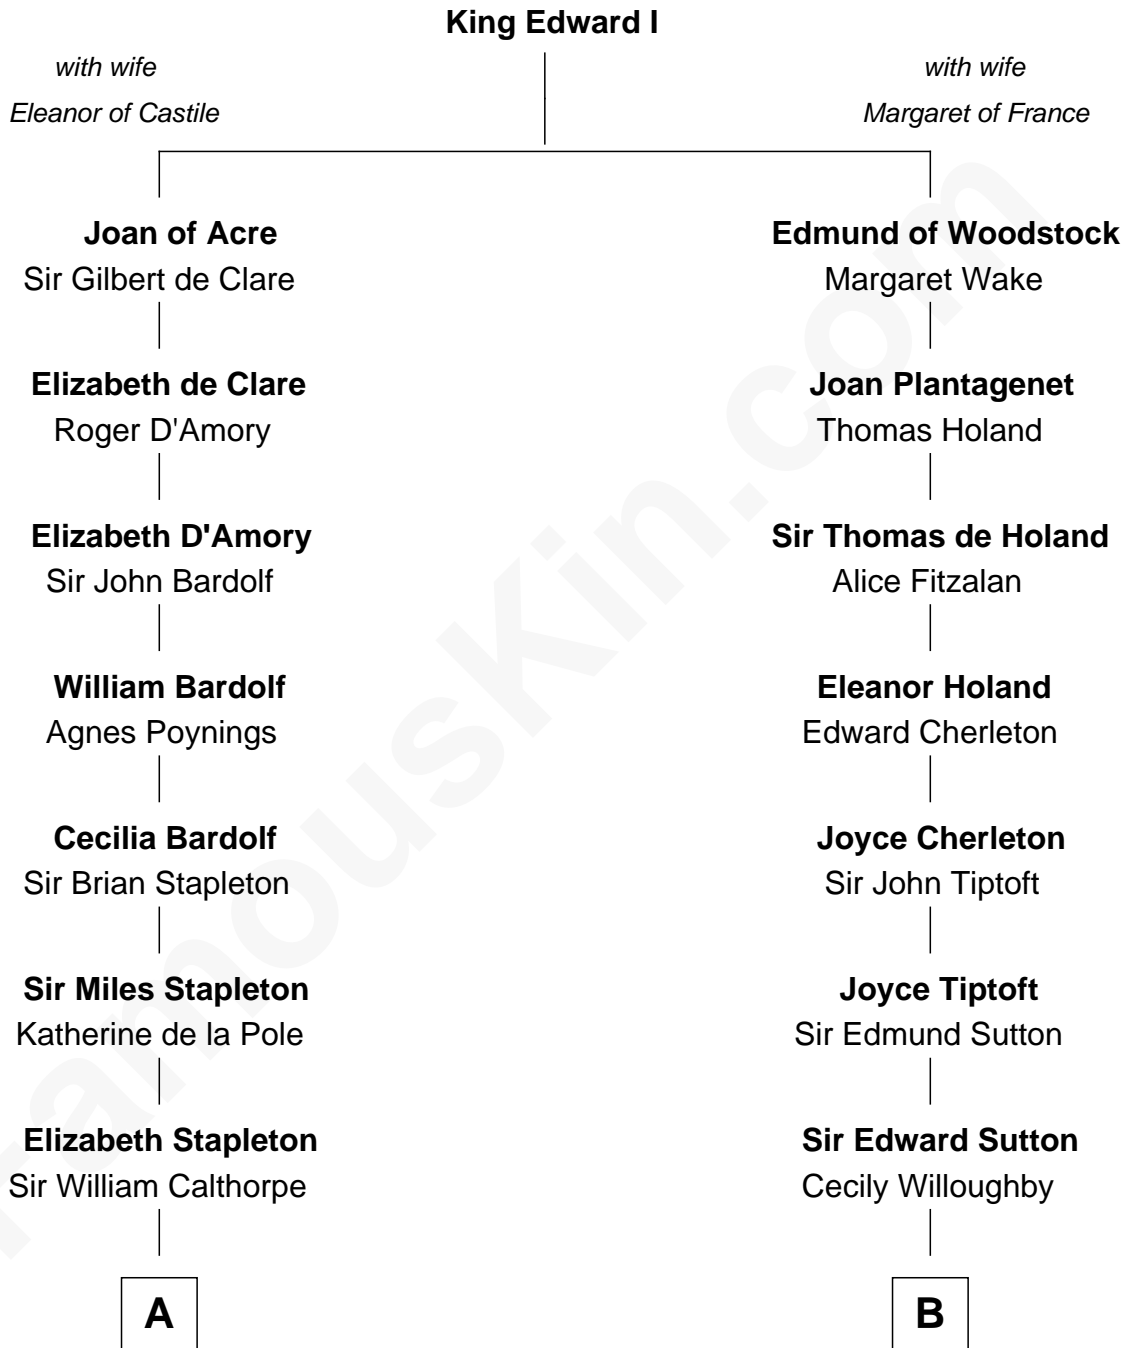

FamousKin.com Relationship Chart of

Jesse James

Outlaw, Bank Robber, Murderer

18th cousin 3 times removed of

Seth Low

Mayor of New York City President of Columbia University

C

Rachel Dorsey
Anthony Lindsay

Anthony Lindsay
Ailsey Cole

Sarah Lindsay
James Cole

Zerelda Elizabeth Cole
Robert Sallee James

Jesse James
Outlaw, Bank Robber, Murderer

D

Abiel Abbot Low
Ellen Almira Dow

Seth Low
Mayor of New York City President of Columbia University