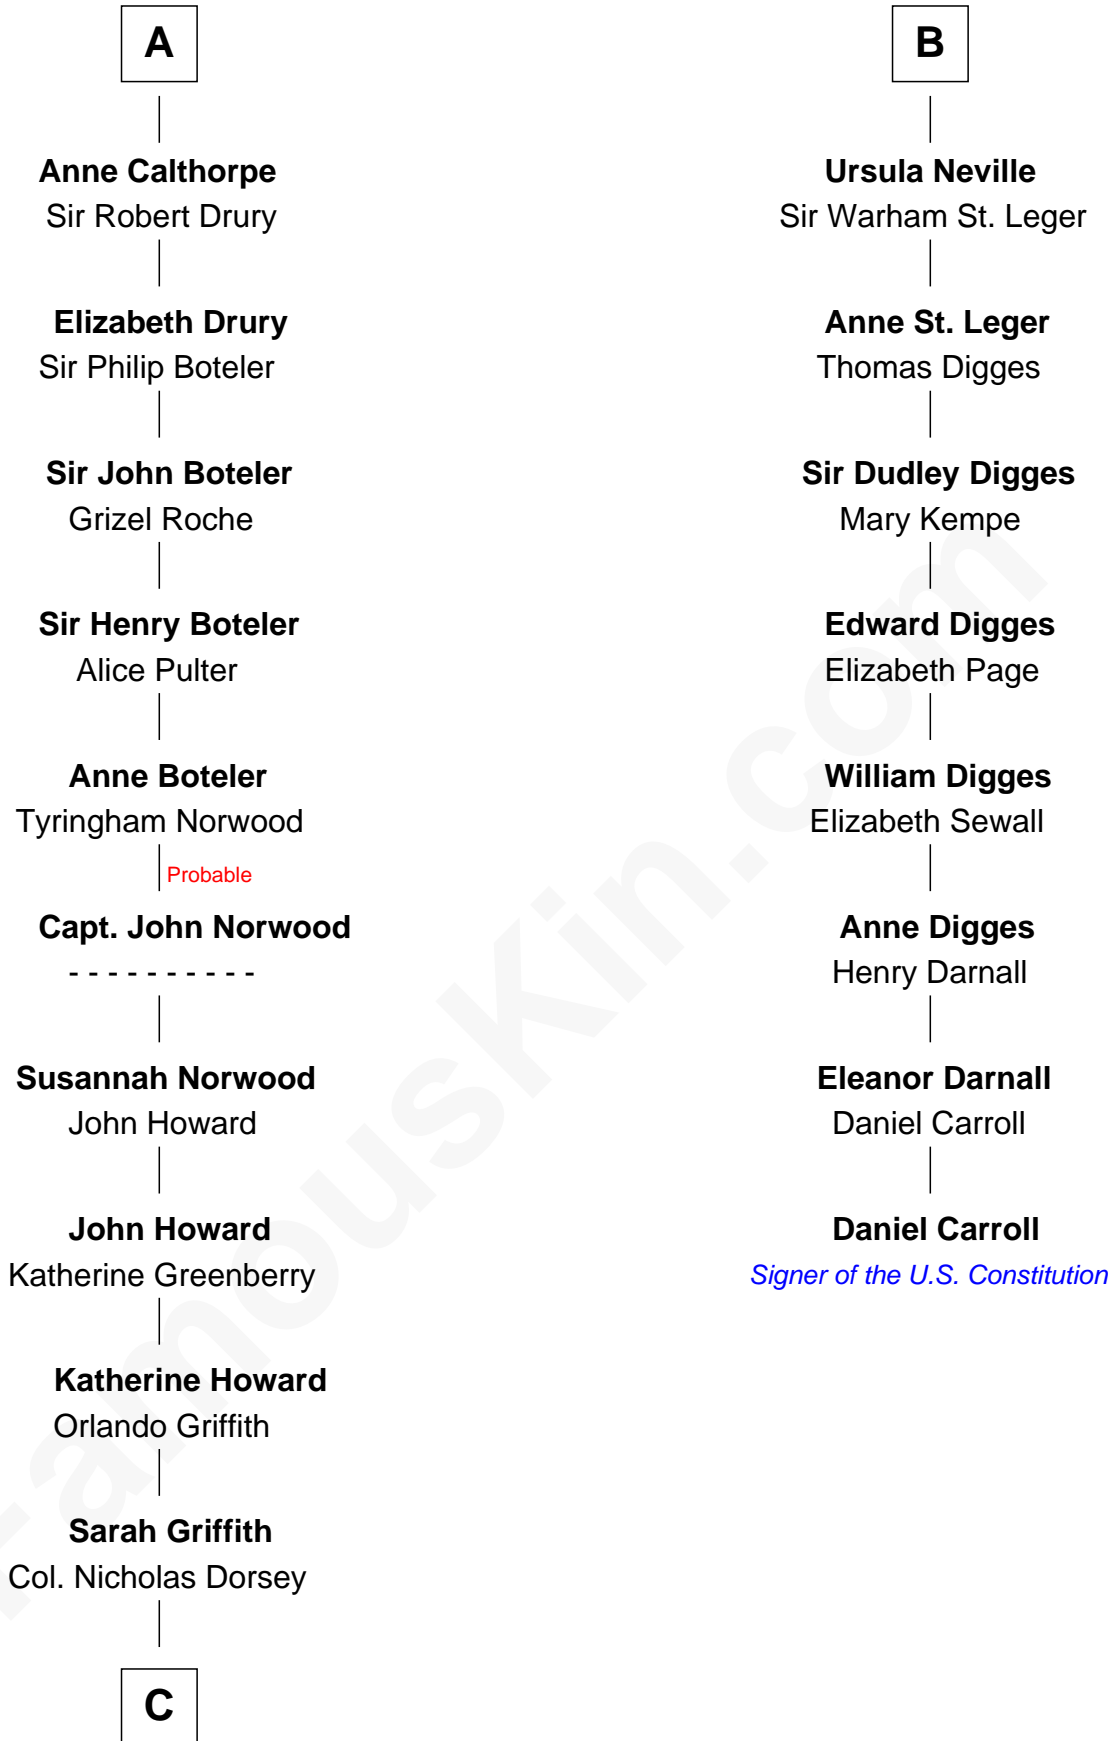

FamousKin.com Relationship Chart of

Jesse James

Outlaw, Bank Robber, Murderer

14th cousin 7 times removed of

Daniel Carroll

Signer of the U.S. Constitution

King Edward I
Eleanor of Castile

Joan of Acre
Sir Gilbert de Clare

A

Edward II, King of England
Isabella of France

Edward III, King of England
Philippa of Hainault

John of Gaunt
Katherine Roet

Joan Beaufort
Sir Ralph Neville

Sir Edward Neville
Elizabeth de Beauchamp

Sir George Neville
Margaret Fenne

George Neville
Mary Stafford

B

C

—
Rachel Dorsey
Anthony Lindsay

—
Anthony Lindsay
Ailsey Cole

—
Sarah Lindsay
James Cole

—
Zerelda Elizabeth Cole
Robert Sallee James

—
Jesse James
Outlaw, Bank Robber, Murderer