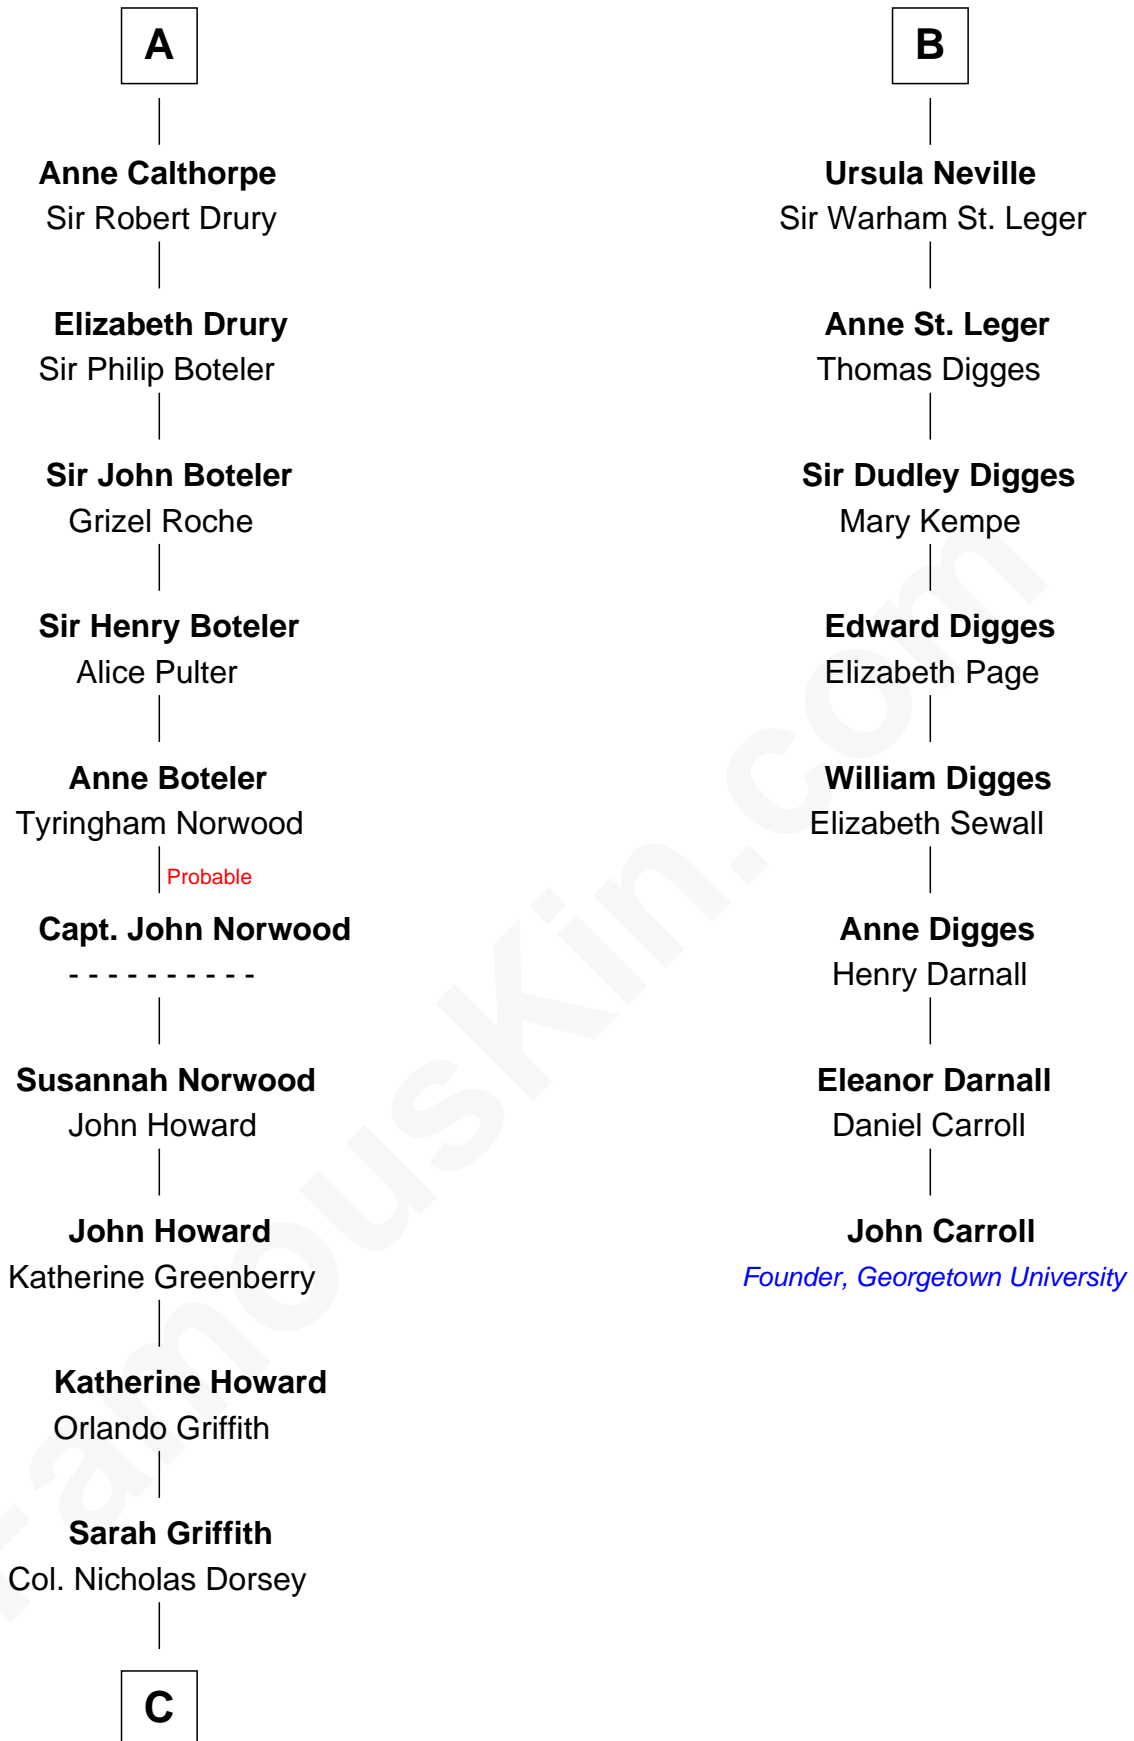

FamousKin.com Relationship Chart of

Jesse James

Outlaw, Bank Robber, Murderer

14th cousin 7 times removed of

John Carroll

Founder of Georgetown University

King Edward I
Eleanor of Castile

Joan of Acre
Sir Gilbert de Clare

A

Edward II, King of England
Isabella of France

Edward III, King of England
Philippa of Hainault

John of Gaunt
Katherine Roet

Joan Beaufort
Sir Ralph Neville

Sir Edward Neville
Elizabeth de Beauchamp

Sir George Neville
Margaret Fenne

George Neville
Mary Stafford

B

C

Rachel Dorsey
Anthony Lindsay

Anthony Lindsay
Ailsey Cole

Sarah Lindsay
James Cole

Zerelda Elizabeth Cole
Robert Sallee James

Jesse James
Outlaw, Bank Robber, Murderer