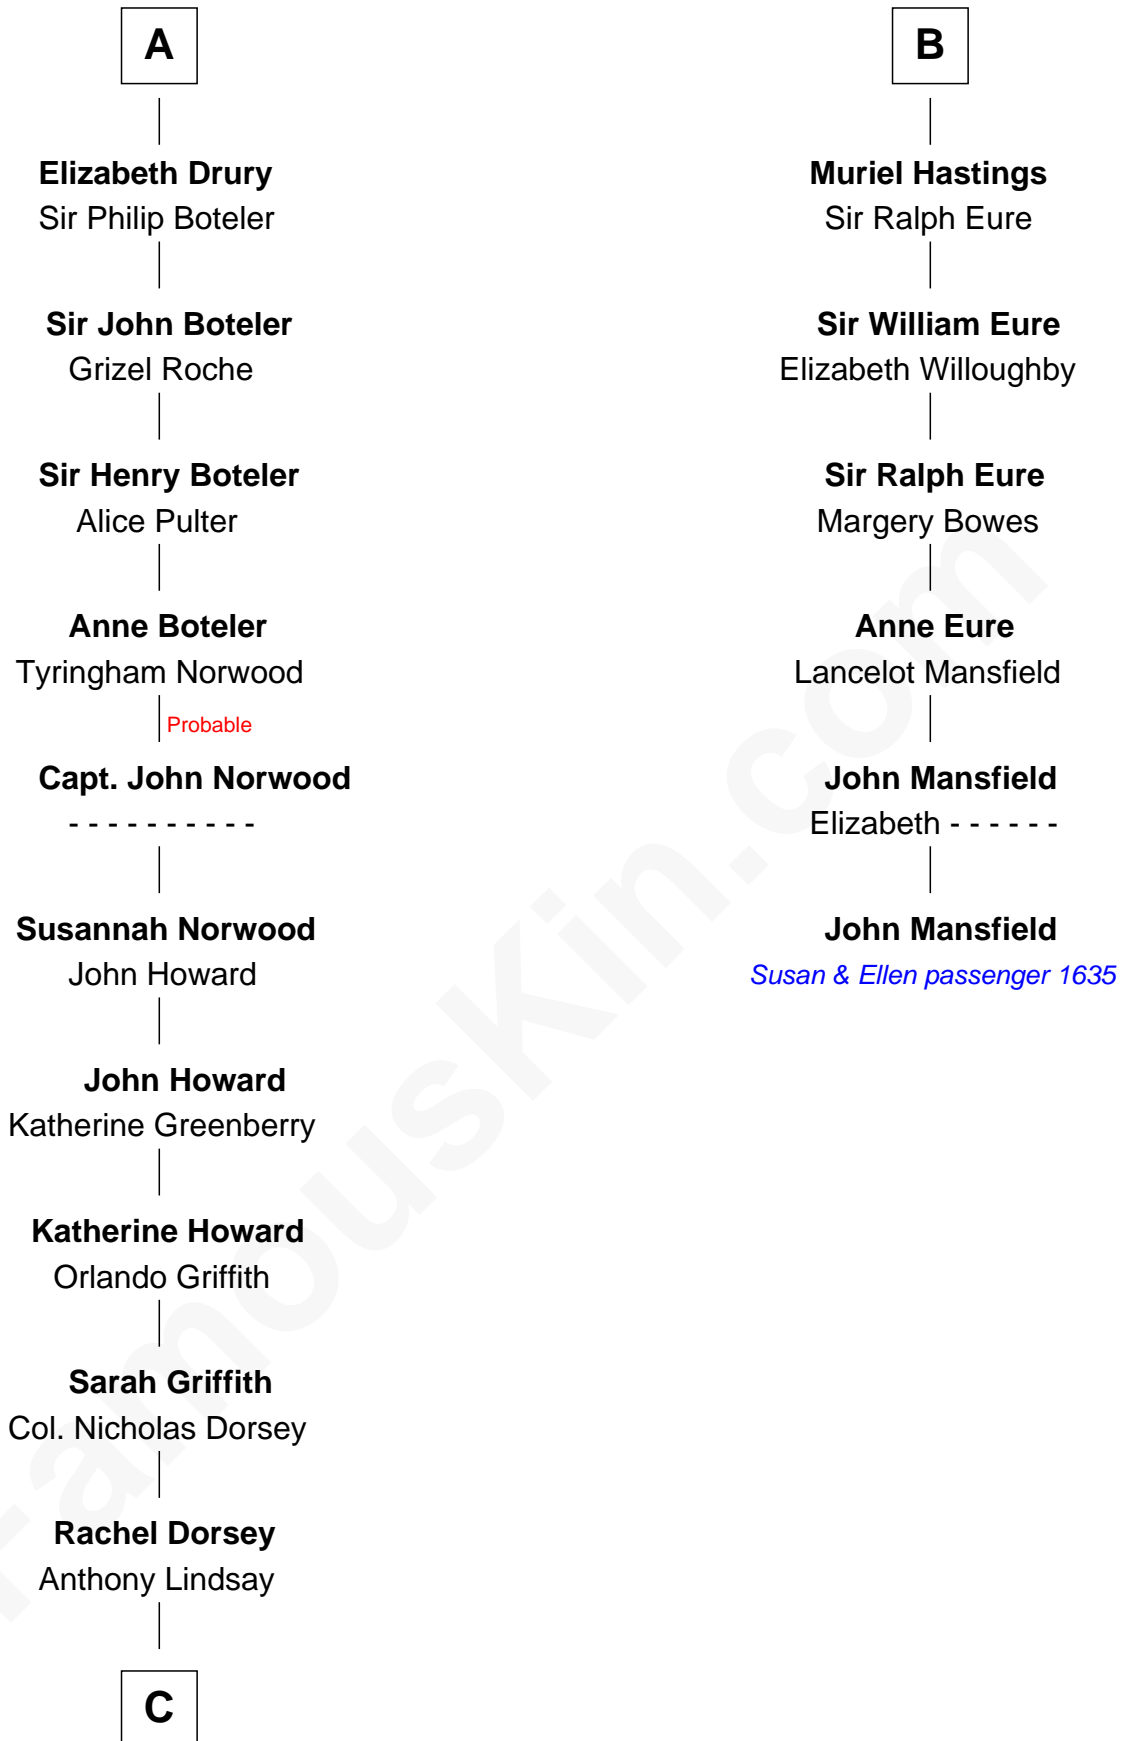

FamousKin.com Relationship Chart of

Jesse James

Outlaw, Bank Robber, Murderer

12th cousin 8 times removed of

John Mansfield

(c1601 - 1674) Susan & Ellen passenger 1635

Sir Gilbert de Clare

Joan of Acre

Thomas Morley

Anne Morley

Sir John Hastings

Sir Hugh Hastings

Anne Gascoigne

B

C

—
Anthony Lindsay

Ailsey Cole

—
Sarah Lindsay

James Cole

—
Zerelda Elizabeth Cole

Robert Sallee James

—
Jesse James

Outlaw, Bank Robber, Murderer

FamousKin.com