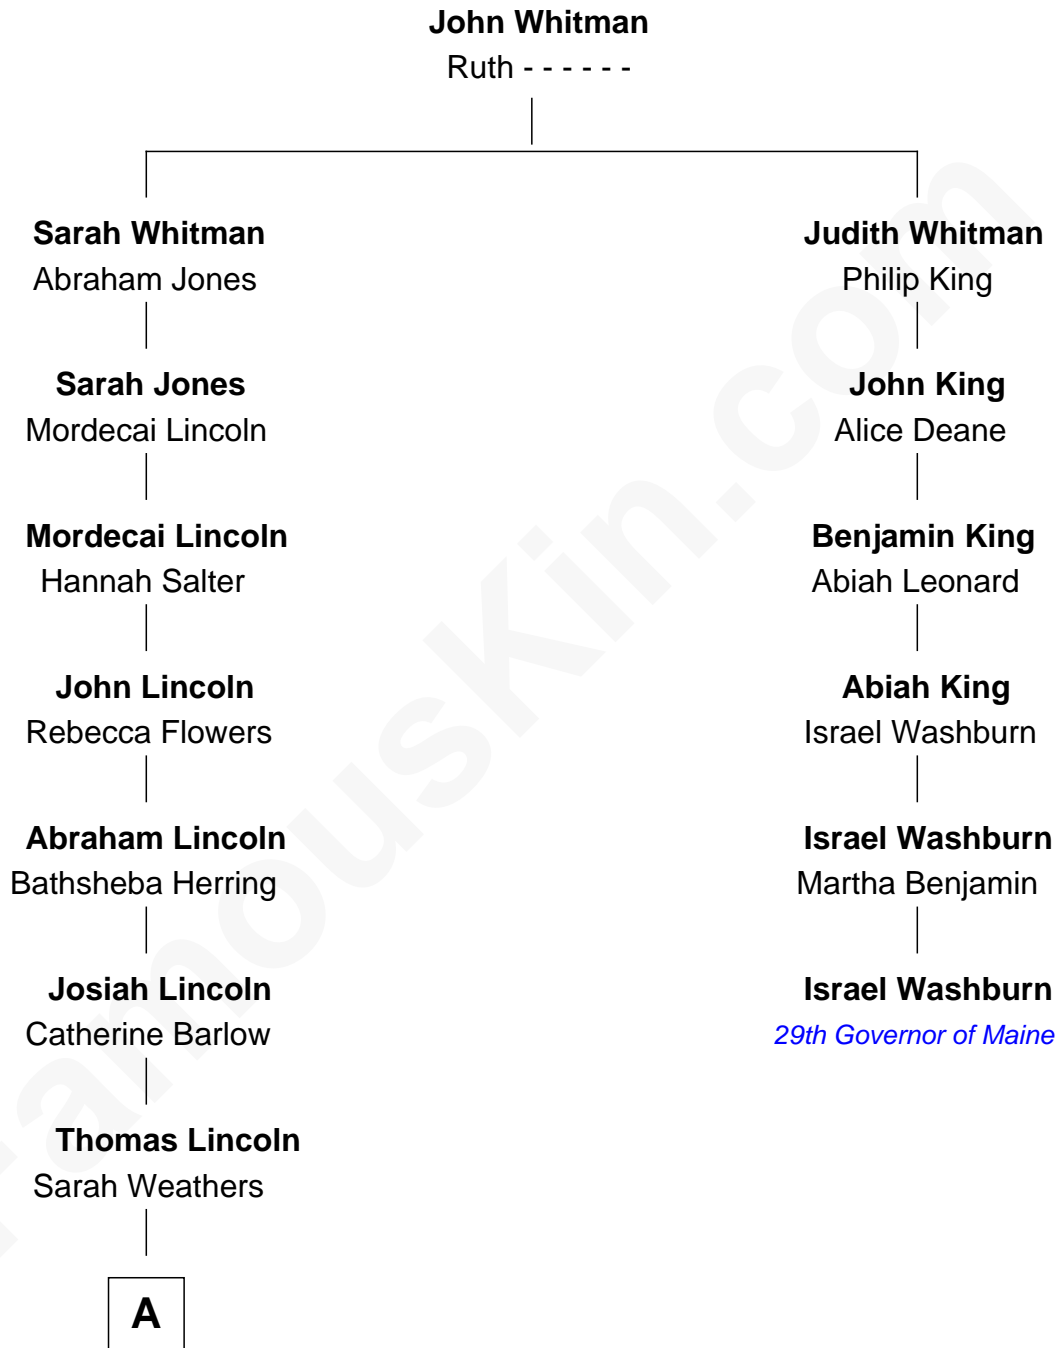

FamousKin.com Relationship Chart of

Brig. Gen. Irene (Miller Rodriguez) Zoppi
1st Puerto Rican Female General, U.S. Army Reserve

5th cousin 6 times removed of

Israel Washburn
29th Governor of Maine

A

James Lincoln
Harriett Ann Elliott

Lawrence Lincoln
Jessie E. Schultz

Martha Louise Lincoln
Harley Homer Miller

Private
Private

Irene (Miller Rodriguez) Zoppi
Brig. Gen. U.S. Army Reserve

FamousKin.com