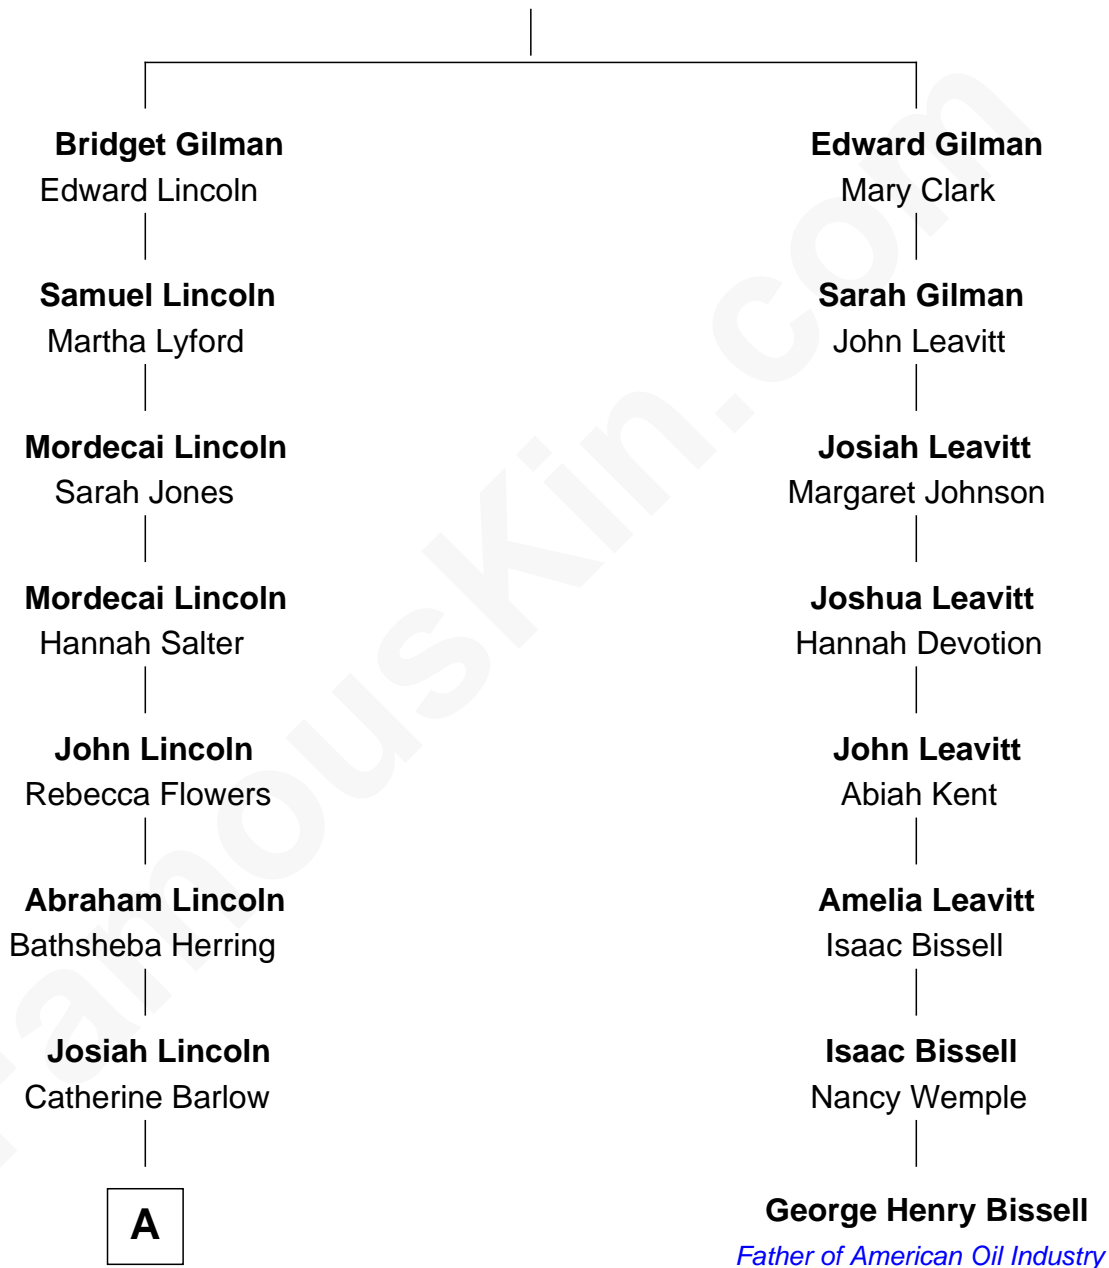

# FamousKin.com Relationship Chart of

**Brig. Gen. Irene (Miller Rodriguez) Zoppi**  
*1st Puerto Rican Female General, U.S. Army Reserve*

7th cousin 5 times removed of

**George Henry Bissell**  
*Father of the American Oil Industry*

**Edward Gilman**

**A**

**Thomas Lincoln**  
Sarah Weathers

**James Lincoln**  
Harriett Ann Elliott

**Lawrence Lincoln**  
Jessie E. Schultz

**Martha Louise Lincoln**  
Harley Homer Miller

**Private**  
Private