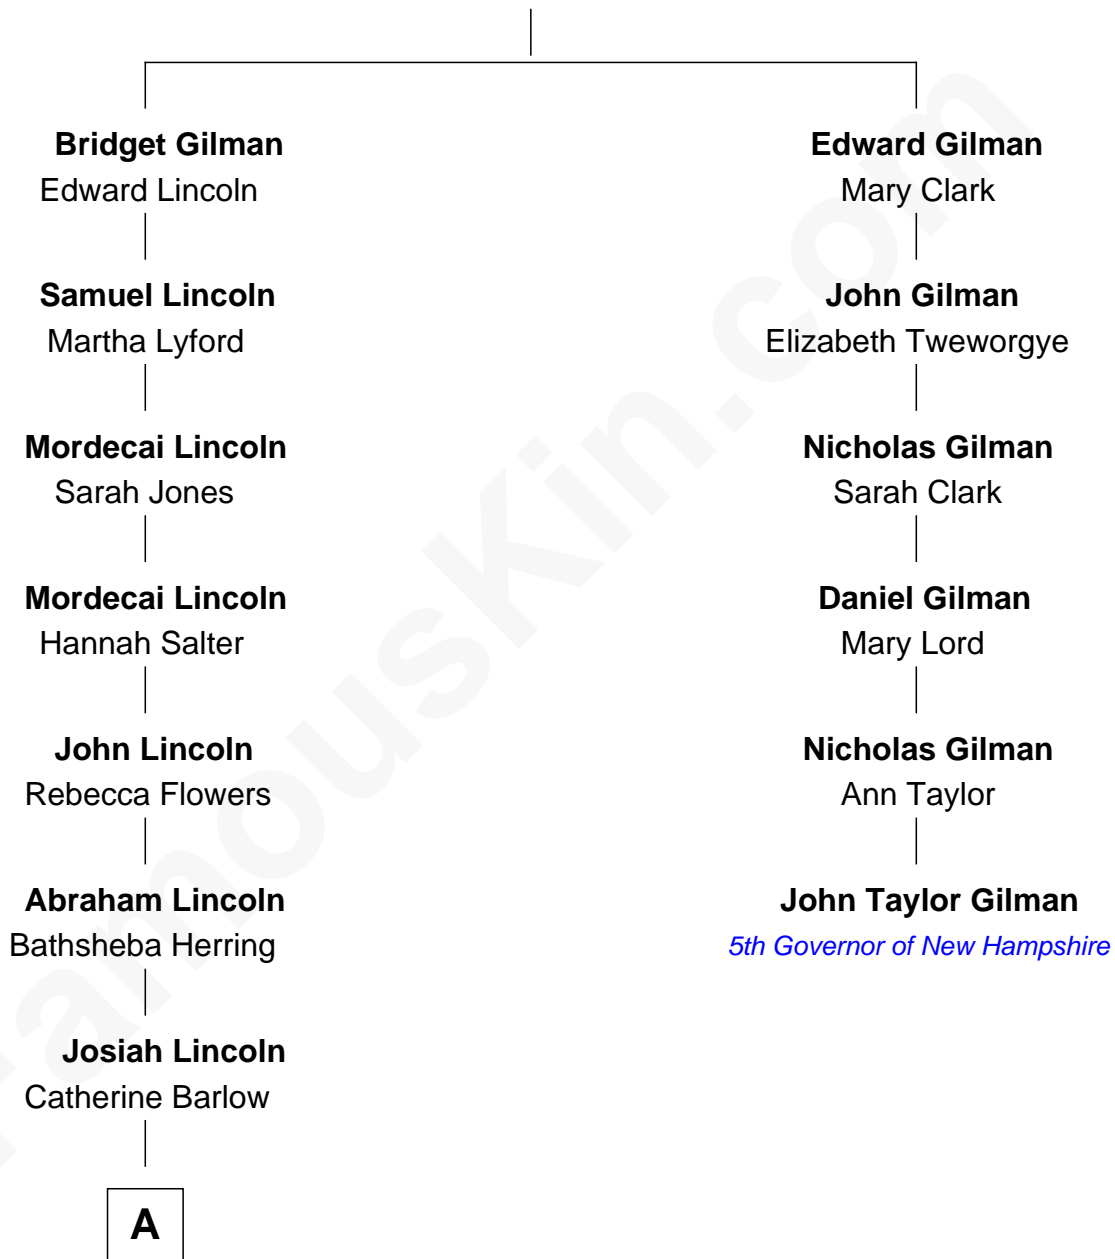

FamousKin.com Relationship Chart of

Brig. Gen. Irene (Miller Rodriguez) Zoppi
1st Puerto Rican Female General, U.S. Army Reserve

5th cousin 7 times removed of

John Taylor Gilman
5th Governor of New Hampshire

Edward Gilman

A

Thomas Lincoln
Sarah Weathers

James Lincoln
Harriett Ann Elliott

Lawrence Lincoln
Jessie E. Schultz

Martha Louise Lincoln
Harley Homer Miller

Private
Private

Irene (Miller Rodriguez) Zoppi
Brig. Gen. U.S. Army Reserve