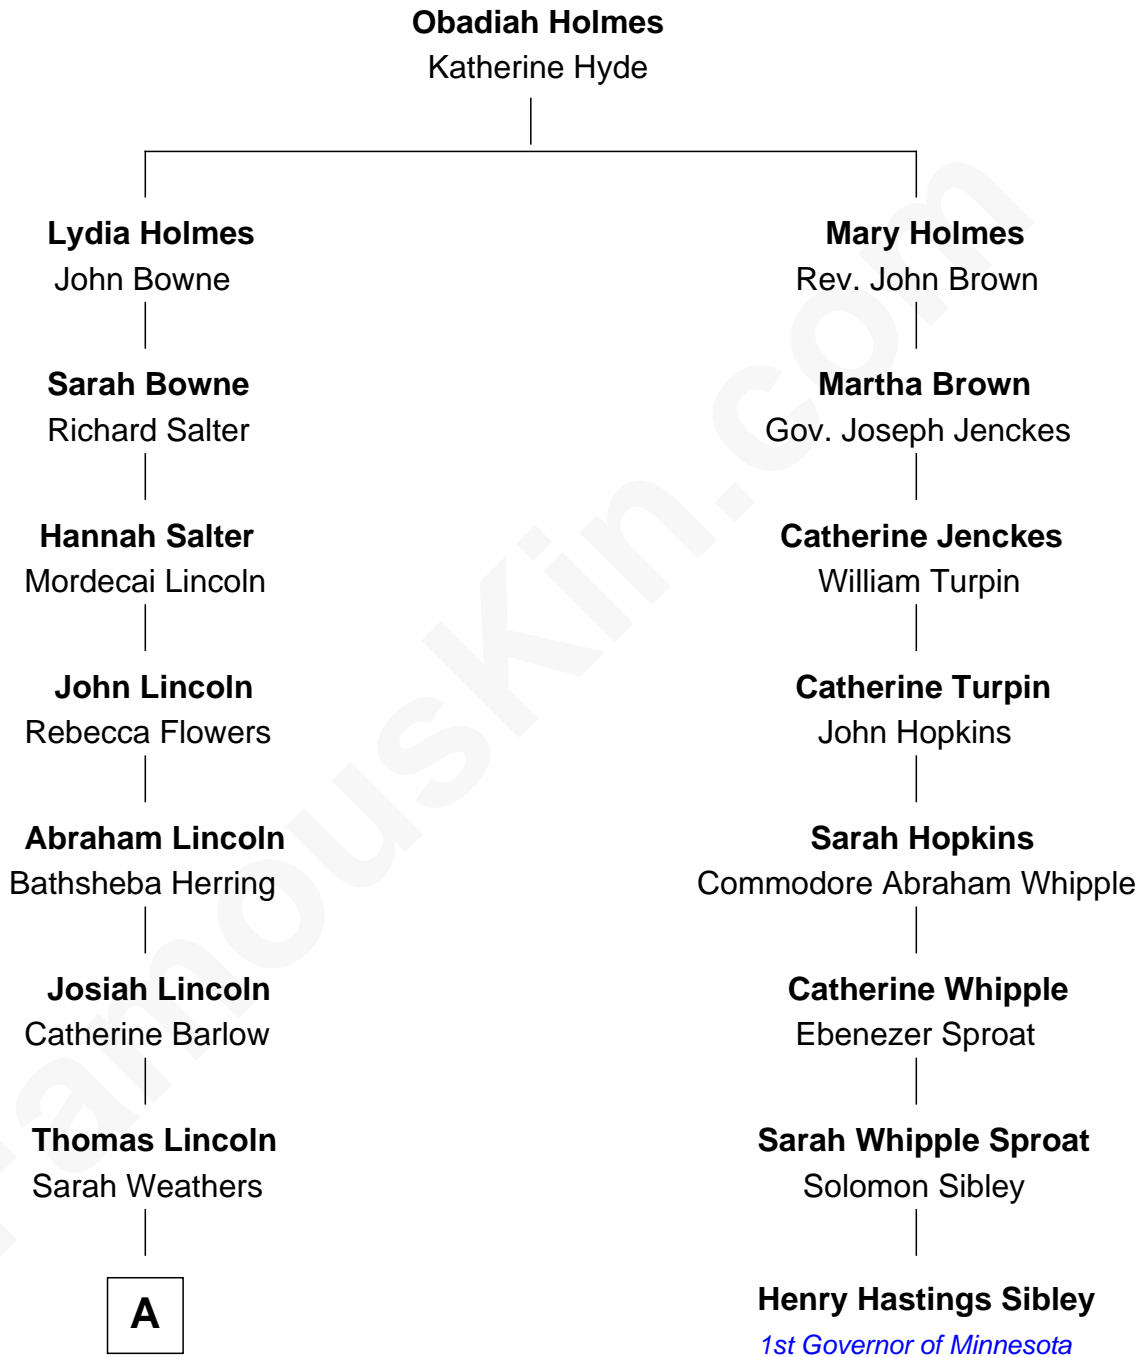

FamousKin.com Relationship Chart of

Brig. Gen. Irene (Miller Rodriguez) Zoppi
1st Puerto Rican Female General, U.S. Army Reserve

7th cousin 4 times removed of

Henry Hastings Sibley
1st Governor of Minnesota

A

James Lincoln
Harriett Ann Elliott

Lawrence Lincoln
Jessie E. Schultz

Martha Louise Lincoln
Harley Homer Miller

Private
Private

Irene (Miller Rodriguez) Zoppi
Brig. Gen. U.S. Army Reserve