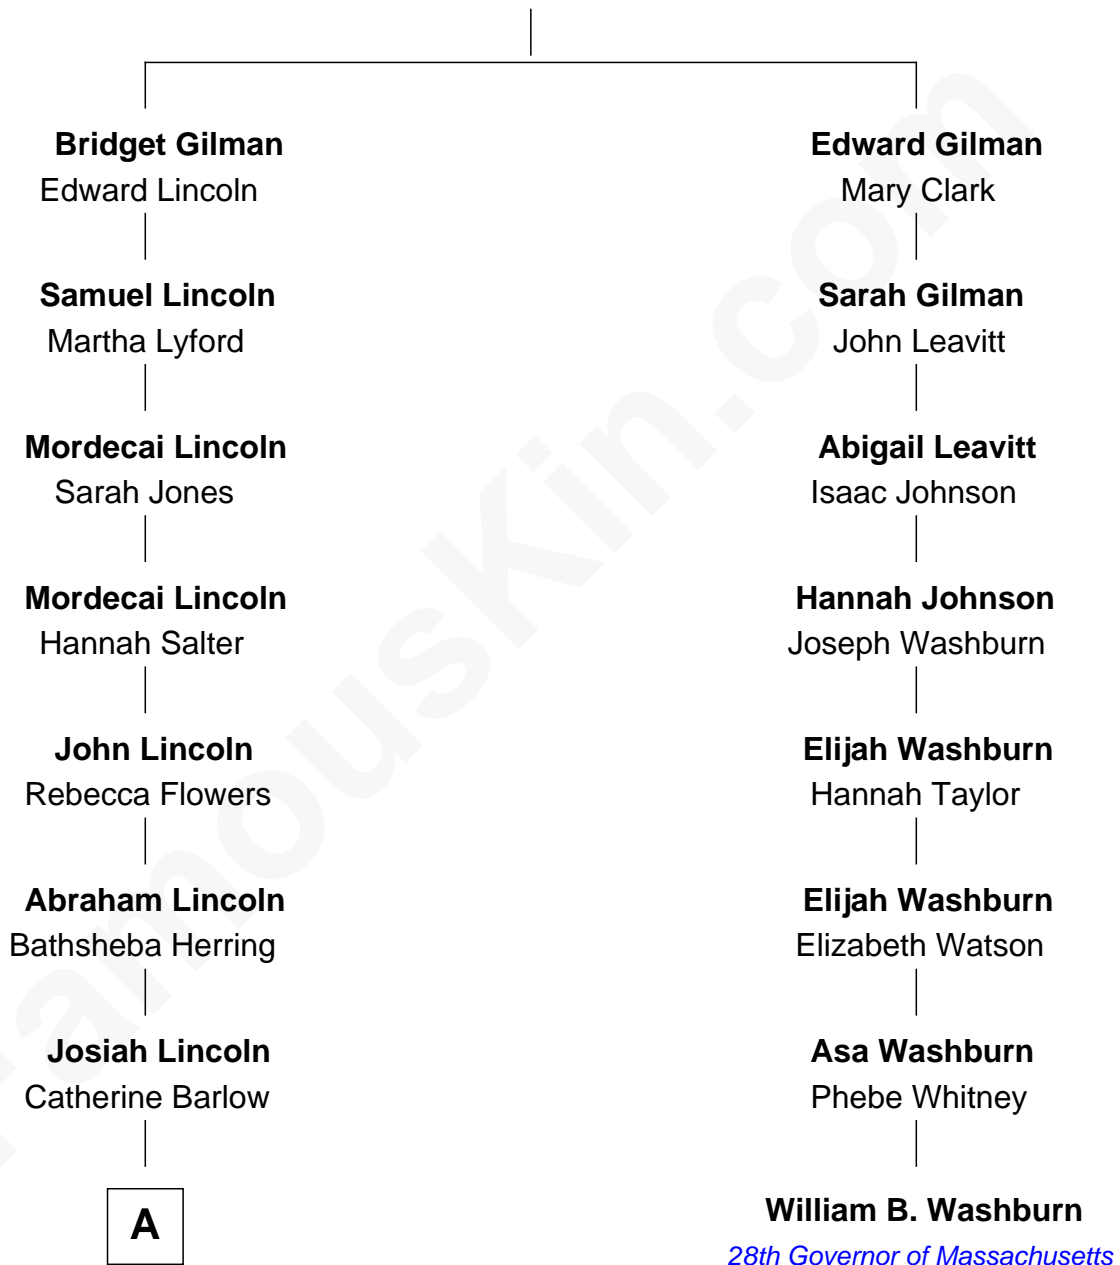

FamousKin.com Relationship Chart of

Brig. Gen. Irene (Miller Rodriguez) Zoppi
1st Puerto Rican Female General, U.S. Army Reserve

7th cousin 5 times removed of

William B. Washburn
28th Governor of Massachusetts

Edward Gilman

A

Thomas Lincoln

Sarah Weathers

James Lincoln

Harriett Ann Elliott

Lawrence Lincoln

Jessie E. Schultz