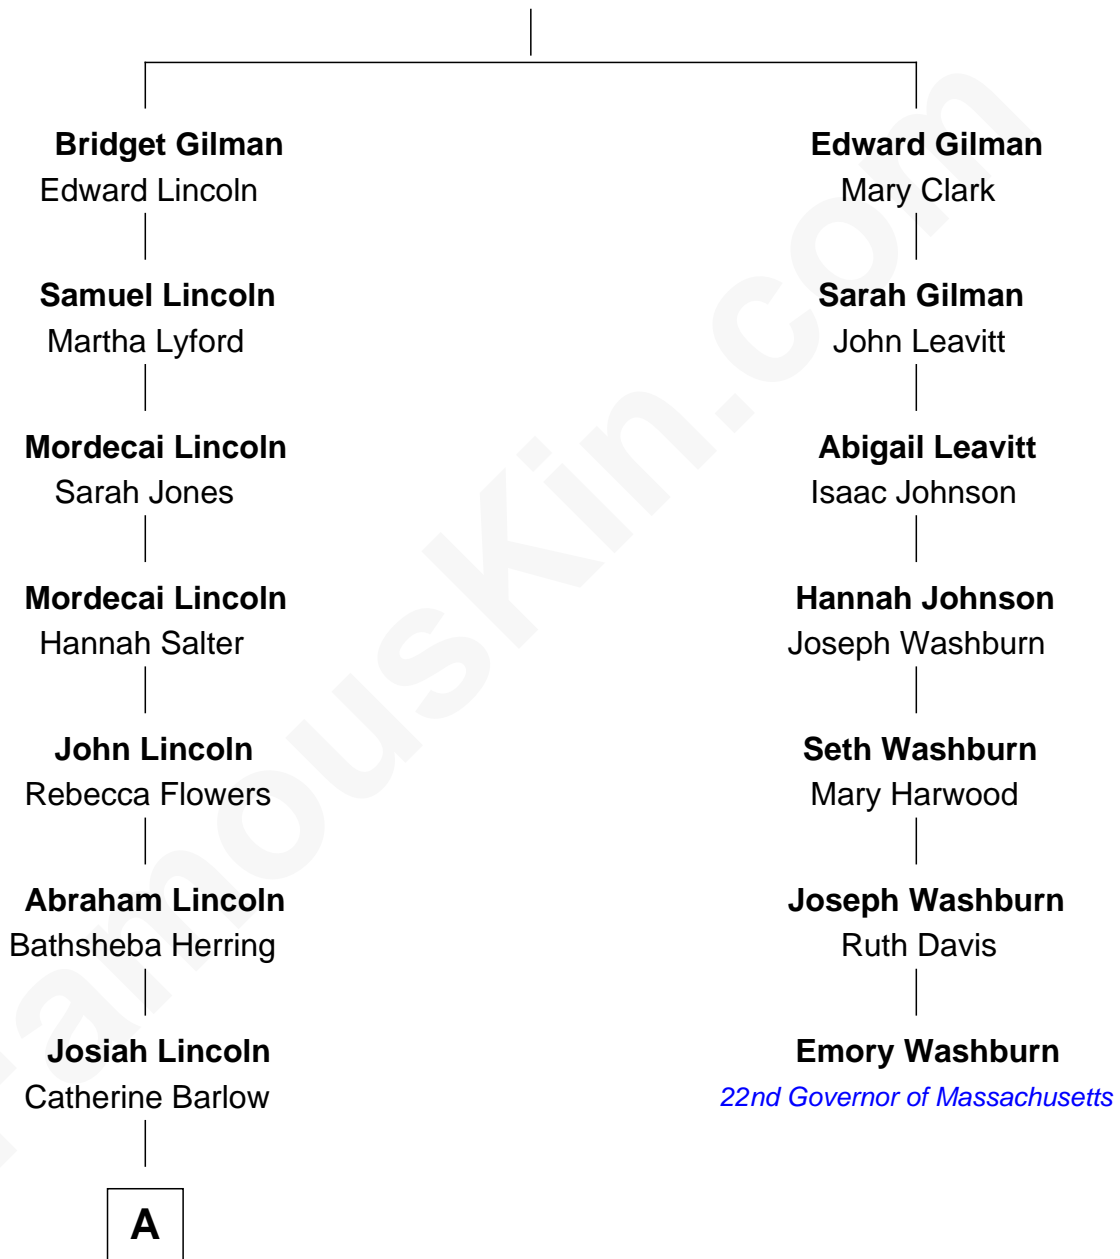

# FamousKin.com Relationship Chart of

**Brig. Gen. Irene (Miller Rodriguez) Zoppi**  
*1st Puerto Rican Female General, U.S. Army Reserve*

6th cousin 6 times removed of

**Emory Washburn**  
*22nd Governor of Massachusetts*

**Edward Gilman**

**A**

Thomas Lincoln  
Sarah Weathers

James Lincoln  
Harriett Ann Elliott

Lawrence Lincoln  
Jessie E. Schultz

Martha Louise Lincoln  
Harley Homer Miller

Private  
Private

Irene (Miller Rodriguez) Zoppi  
*Brig. Gen. U.S. Army Reserve*