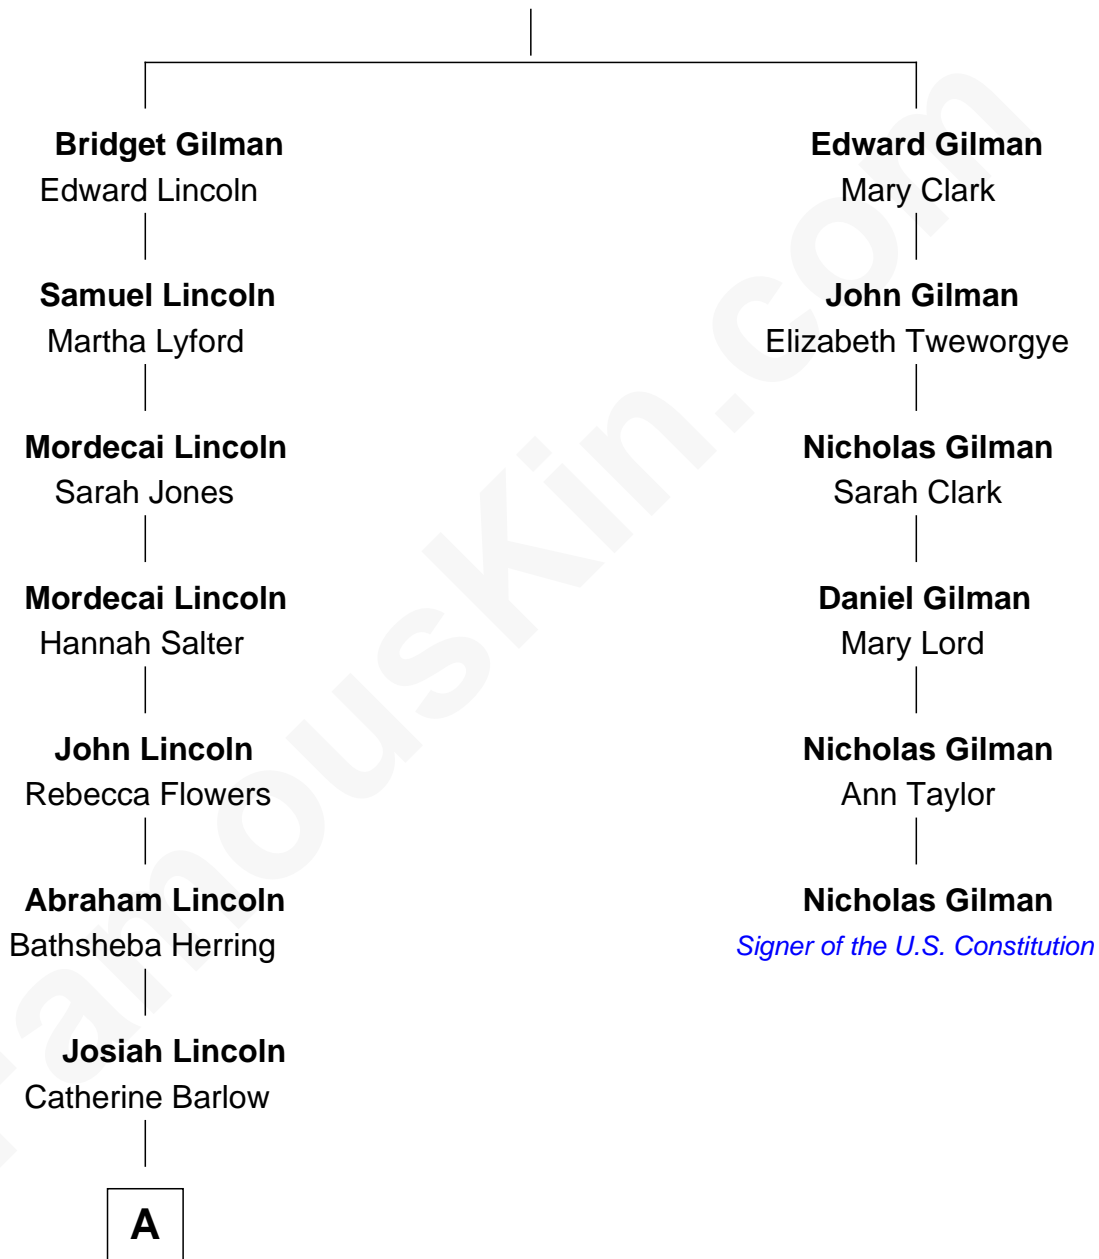

# FamousKin.com Relationship Chart of

**Brig. Gen. Irene (Miller Rodriguez) Zoppi**  
*1st Puerto Rican Female General, U.S. Army Reserve*

5th cousin 7 times removed of

**Nicholas Gilman**  
*Signer of the U.S. Constitution*

**Edward Gilman**

**A**

—  
**Thomas Lincoln**  
Sarah Weathers

—  
**James Lincoln**  
Harriett Ann Elliott

—  
**Lawrence Lincoln**  
Jessie E. Schultz

—  
**Martha Louise Lincoln**  
Harley Homer Miller