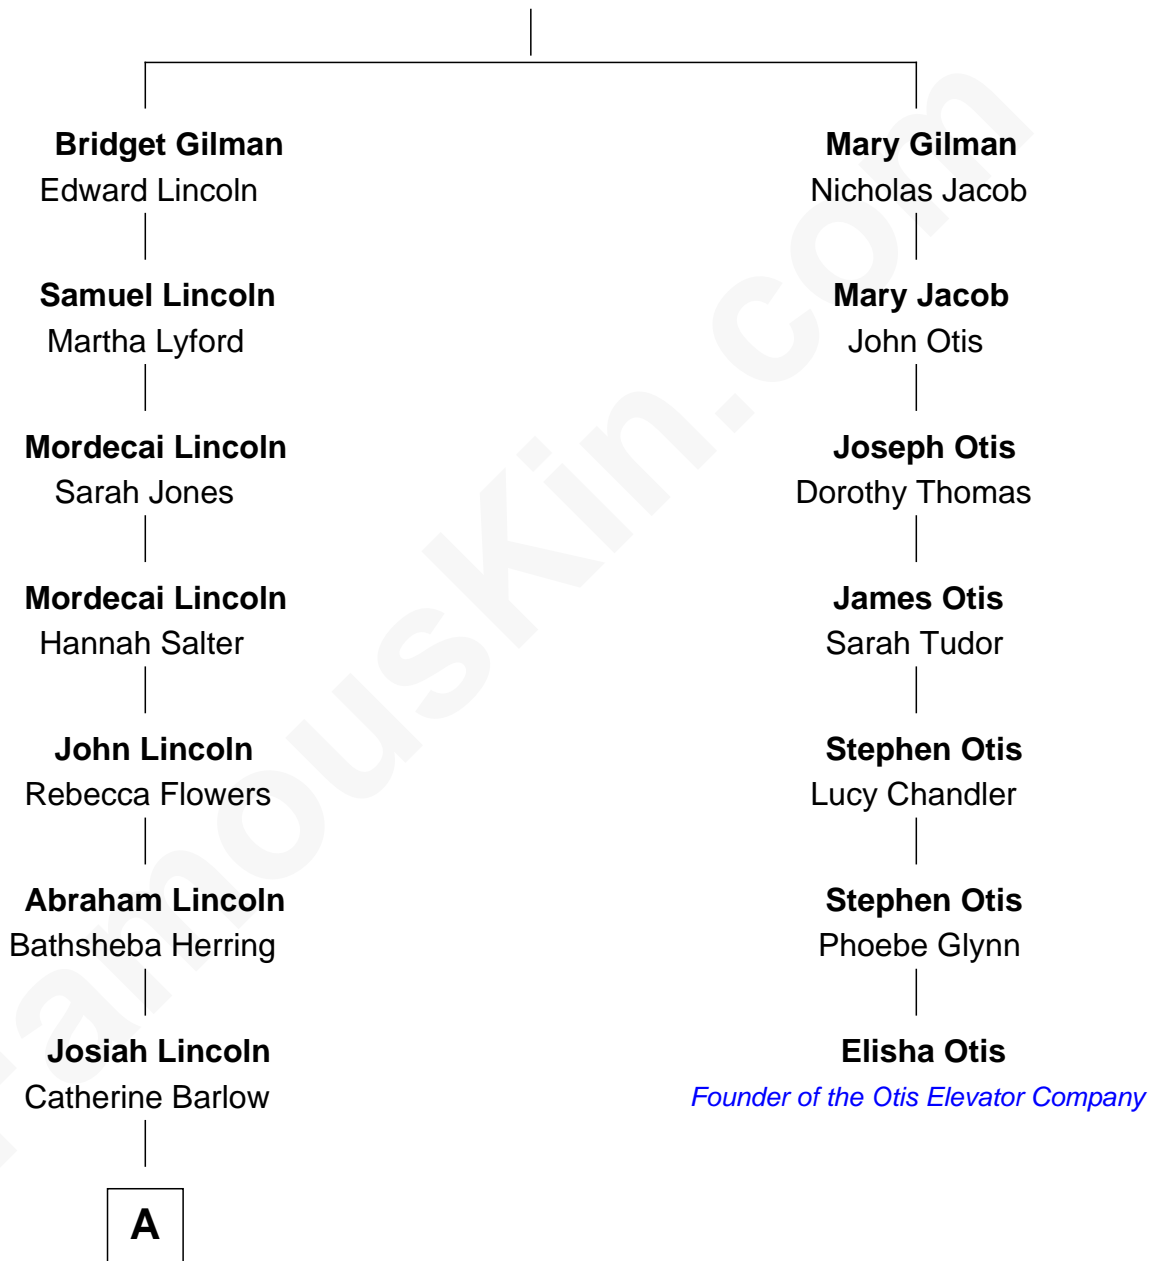

# FamousKin.com Relationship Chart of

**Brig. Gen. Irene (Miller Rodriguez) Zoppi**  
*1st Puerto Rican Female General, U.S. Army Reserve*

6th cousin 6 times removed of

**Elisha Otis**

*Founder of the Otis Elevator Company*

**Edward Gilman**

**A**

**Thomas Lincoln**  
Sarah Weathers

**James Lincoln**  
Harriett Ann Elliott

**Lawrence Lincoln**  
Jessie E. Schultz

**Martha Louise Lincoln**  
Harley Homer Miller

**Private**  
Private