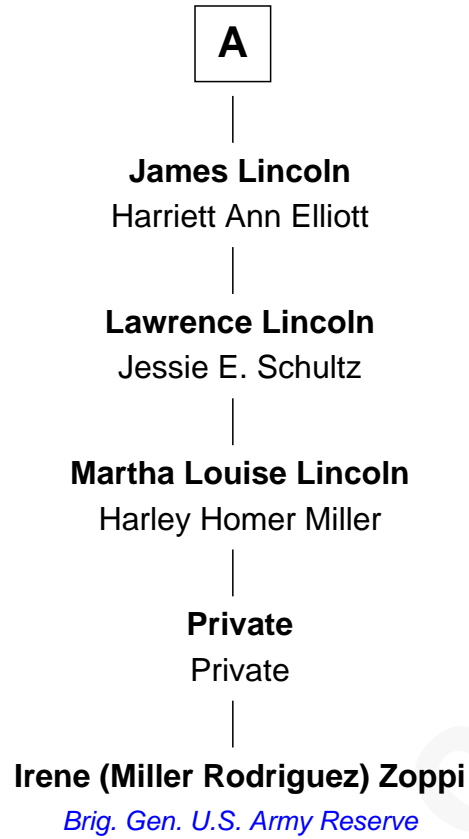

FamousKin.com Relationship Chart of

Brig. Gen. Irene (Miller Rodriguez) Zoppi
1st Puerto Rican Female General, U.S. Army Reserve

10th Great-granddaughter of

Obadiah Holmes

(1609/10 - 1682) Great Migration Immigrant 1638

Obadiah Holmes

Katherine Hyde

Lydia Holmes

John Bowne

Sarah Bowne

Richard Salter

Hannah Salter

Mordecai Lincoln

John Lincoln

Rebecca Flowers

Abraham Lincoln

Bathsheba Herring

Josiah Lincoln

Catherine Barlow

Thomas Lincoln

Sarah Weathers

A

Irene (Miller Rodriguez) Zoppi photo by [Brig. Gen. Irene Zoppi \(used with permission\)](#)