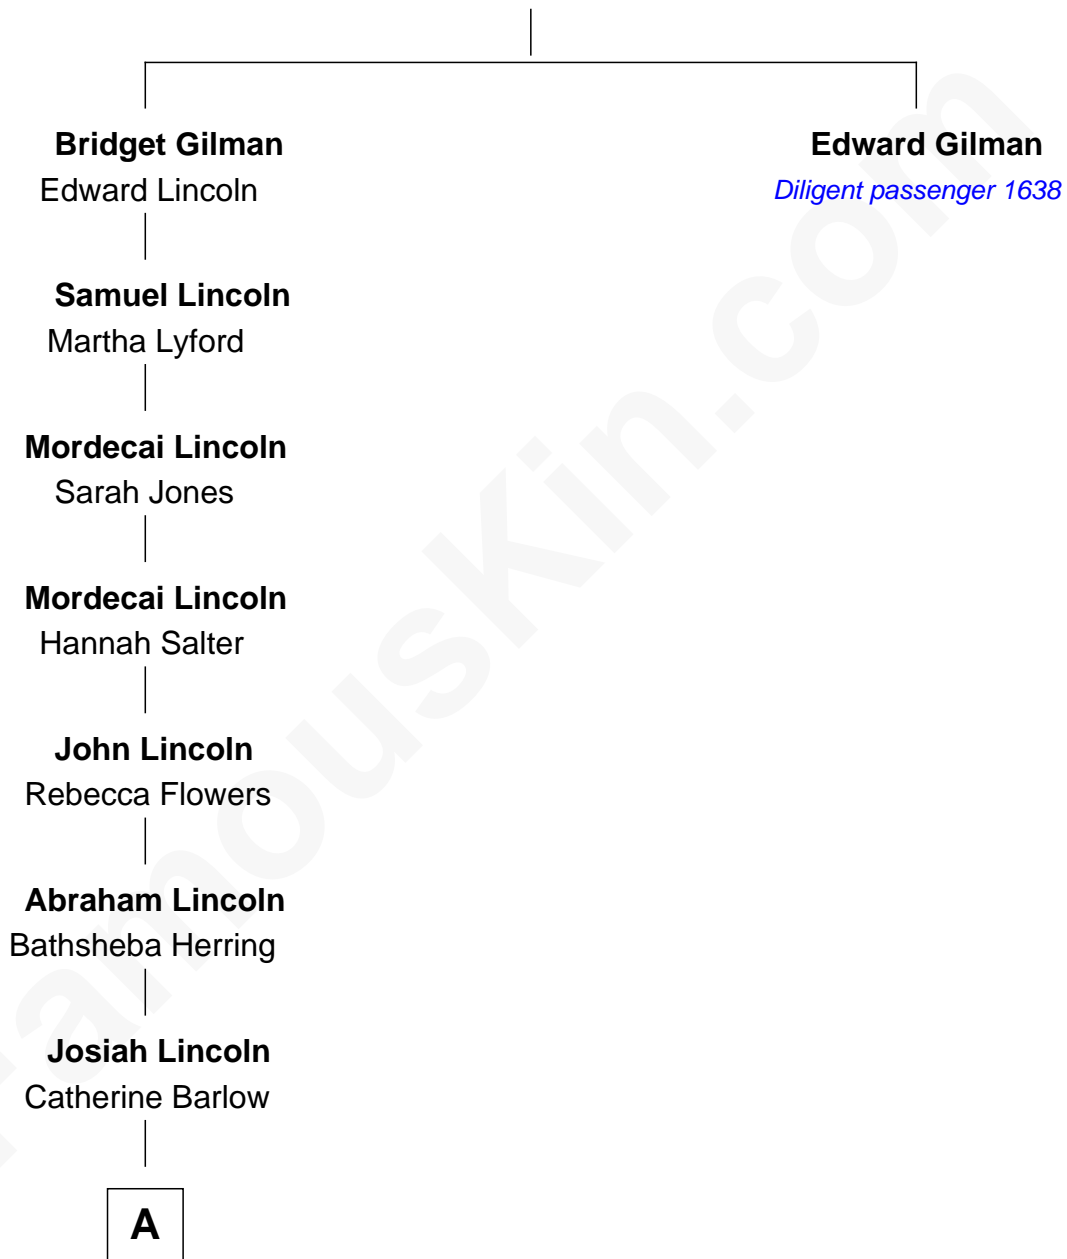

# FamousKin.com Relationship Chart of

**Brig. Gen. Irene (Miller Rodriguez) Zoppi**  
*1st Puerto Rican Female General, U.S. Army Reserve*

10th great-grandniece of

**Edward Gilman**  
*(c1587 - c1653) Diligent passenger 1638*

**Edward Gilman**

**A**

—  
**Thomas Lincoln**  
Sarah Weathers

—  
**James Lincoln**  
Harriett Ann Elliott

—  
**Lawrence Lincoln**  
Jessie E. Schultz

—  
**Martha Louise Lincoln**  
Harley Homer Miller