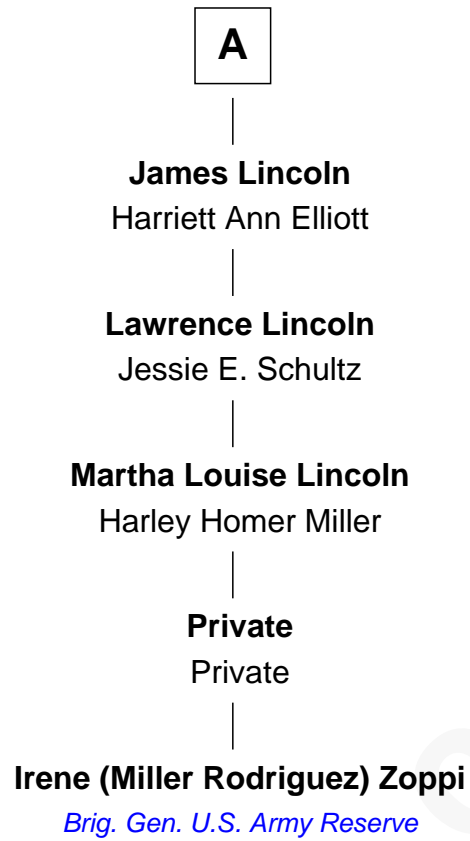

# FamousKin.com Relationship Chart of

**Brig. Gen. Irene (Miller Rodriguez) Zoppi**  
*1st Puerto Rican Female General, U.S. Army Reserve*

10th Great-granddaughter of

**John Lyford**

*(c1590 - c1632) Great Migration & Jamestowne Immigrant*

**John Lyford**

Sarah - - - - -

| Probable

**Martha Lyford**

Samuel Lincoln

**Mordecai Lincoln**

Sarah Jones

**Mordecai Lincoln**

Hannah Salter

**John Lincoln**

Rebecca Flowers

**Abraham Lincoln**

Bathsheba Herring

**Josiah Lincoln**

Catherine Barlow

**Thomas Lincoln**

Sarah Weathers

**A**

Irene (Miller Rodriguez) Zoppi photo by [Brig. Gen. Irene Zoppi \(used with permission\)](#)