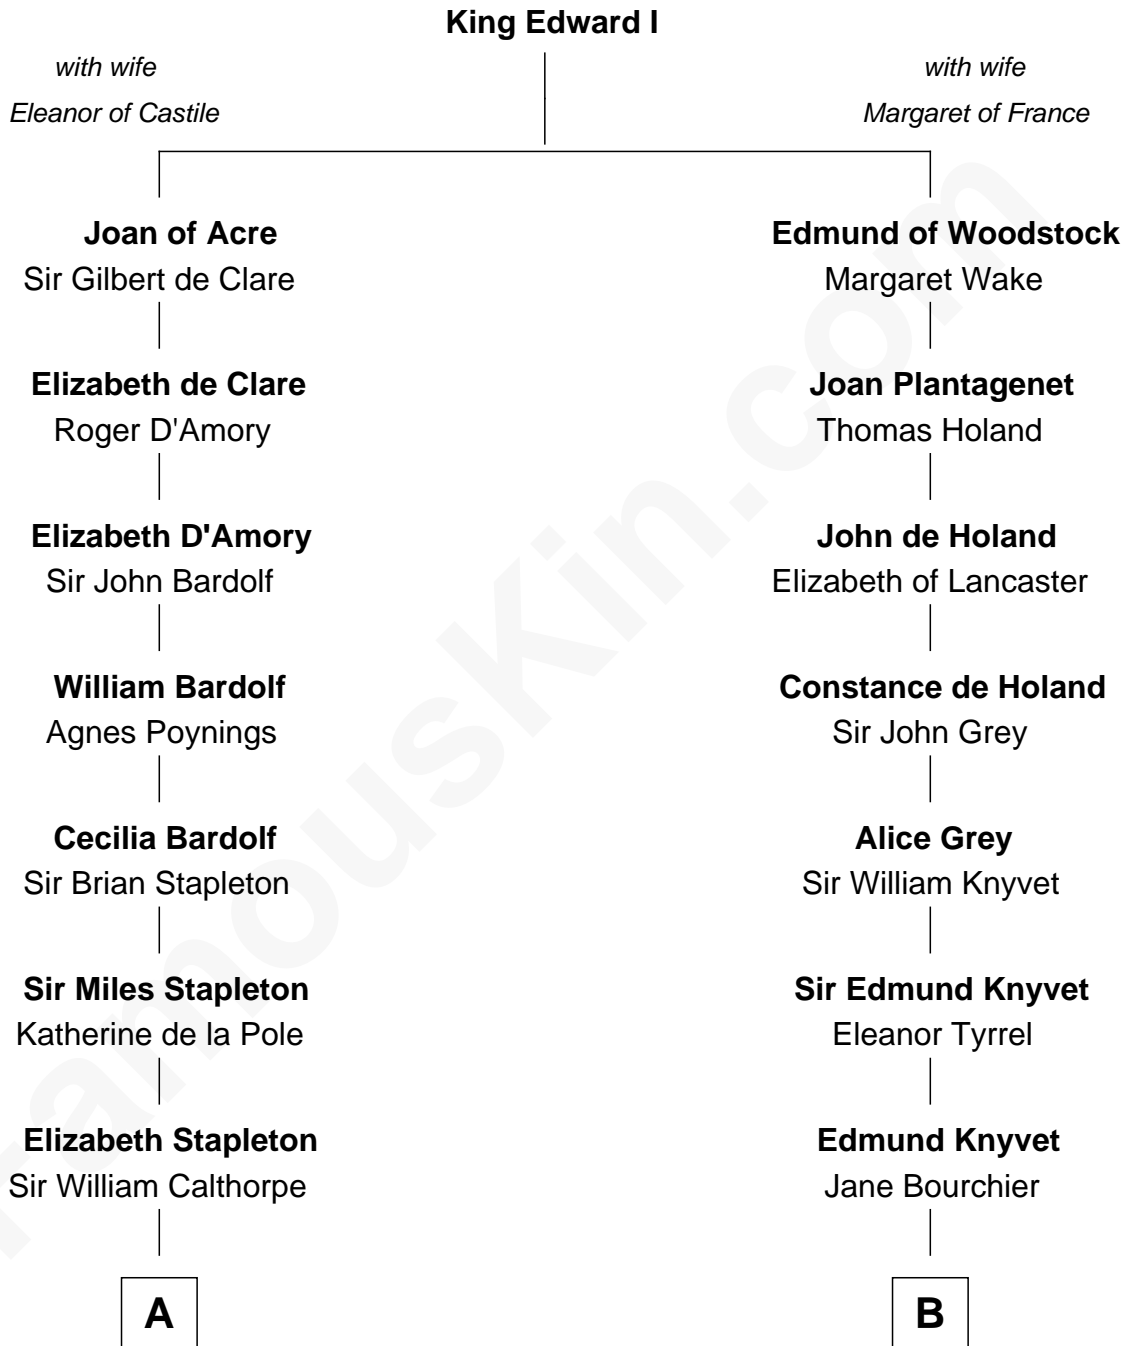

# FamousKin.com Relationship Chart of

**Vachel Lindsay**

*American Poet*

21st cousin of

**Story Musgrave**

*NASA Astronaut*

**C**

**Rachel Dorsey**  
Anthony Lindsay

**Vachel Lindsay**  
Mary Anna Quisenberry

**Nicholas Lindsay**  
Martha Ann Cane

**Vachel Thomas Lindsay**  
Katherine Frazee

**Vachel Lindsay**  
*American Poet*

**D**

**William Gray**  
Sarah Frances Loring

**Edward Gray**  
Elizabeth Gray Story

**Marguerite Gray**  
John Butler Swann

**Marguerite Swann**  
Percy Musgrave

**Story Musgrave**  
*NASA Astronaut*