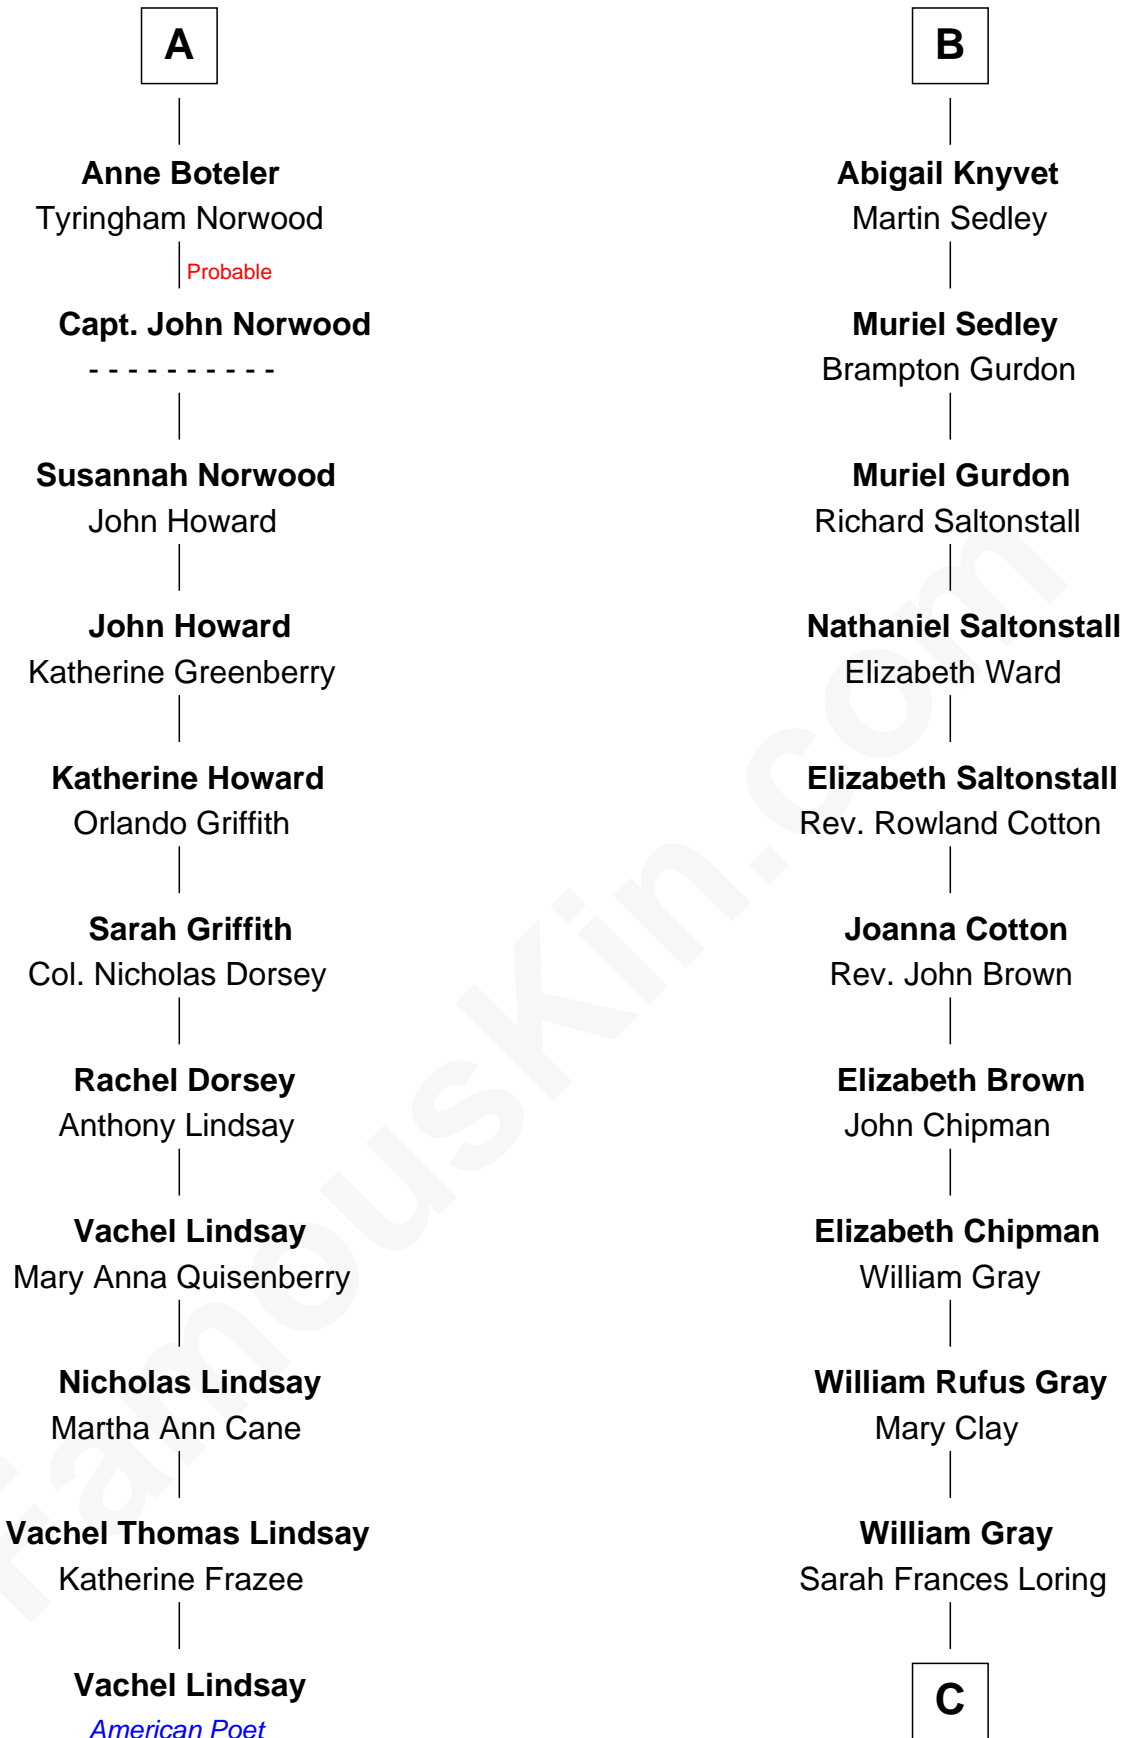

FamousKin.com Relationship Chart of

Vachel Lindsay

American Poet

17th cousin 3 times removed of

Story Musgrave

NASA Astronaut

Sir Michael de la Pole

Katherine Wingfield

Sir Thomas de la Pole

Anne Cheney

Katherine de la Pole

Sir Miles Stapleton

Elizabeth Stapleton

Sir William Calthorpe

Anne Calthorpe

Sir Robert Drury

Katherine de Stafford

William de la Pole

Joan de la Pole

Thomas Stonor

Mary Stonor

John Barantyne

Sir William Barantyne

Mary Reade

Margaret Barantyne

Sir John Harcourt

Agnes Harcourt

John Knyvet

B

C

Edward Gray
Elizabeth Gray Story

Marguerite Gray
John Butler Swann