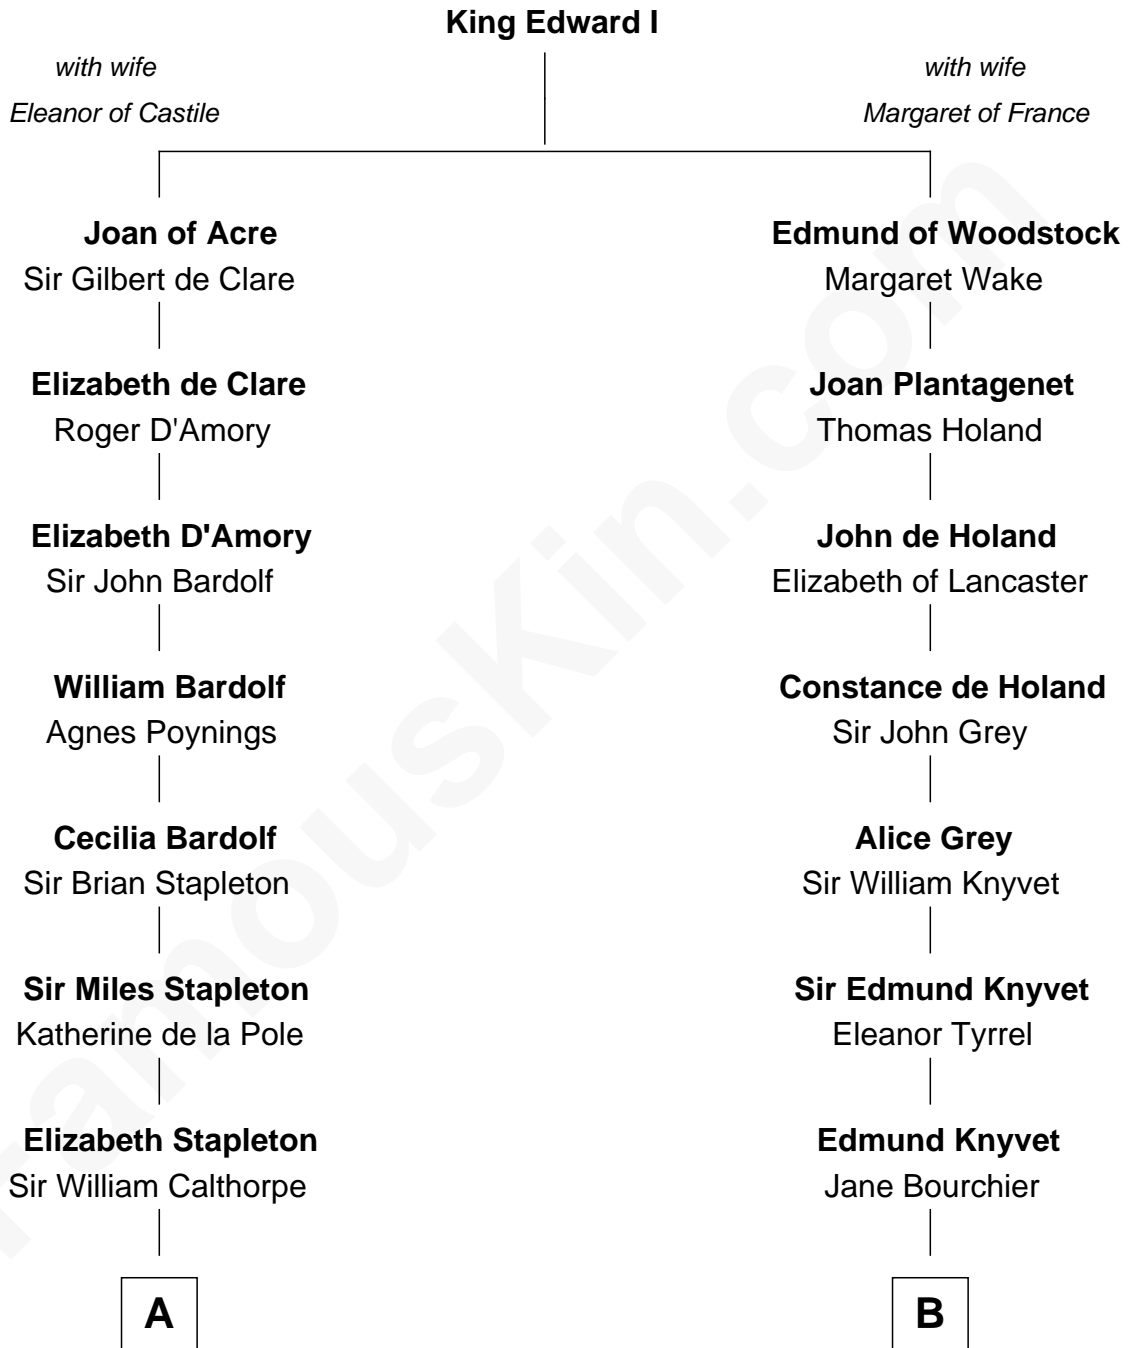

FamousKin.com
Relationship Chart of
Vachel Lindsay
American Poet

17th cousin 4 times removed of
Horace Gray
U.S. Supreme Court Justice

C

Rachel Dorsey
Anthony Lindsay

Vachel Lindsay
Mary Anna Quisenberry

Nicholas Lindsay
Martha Ann Cane

Vachel Thomas Lindsay
Katherine Frazee

Vachel Lindsay
American Poet

FamousKin.com