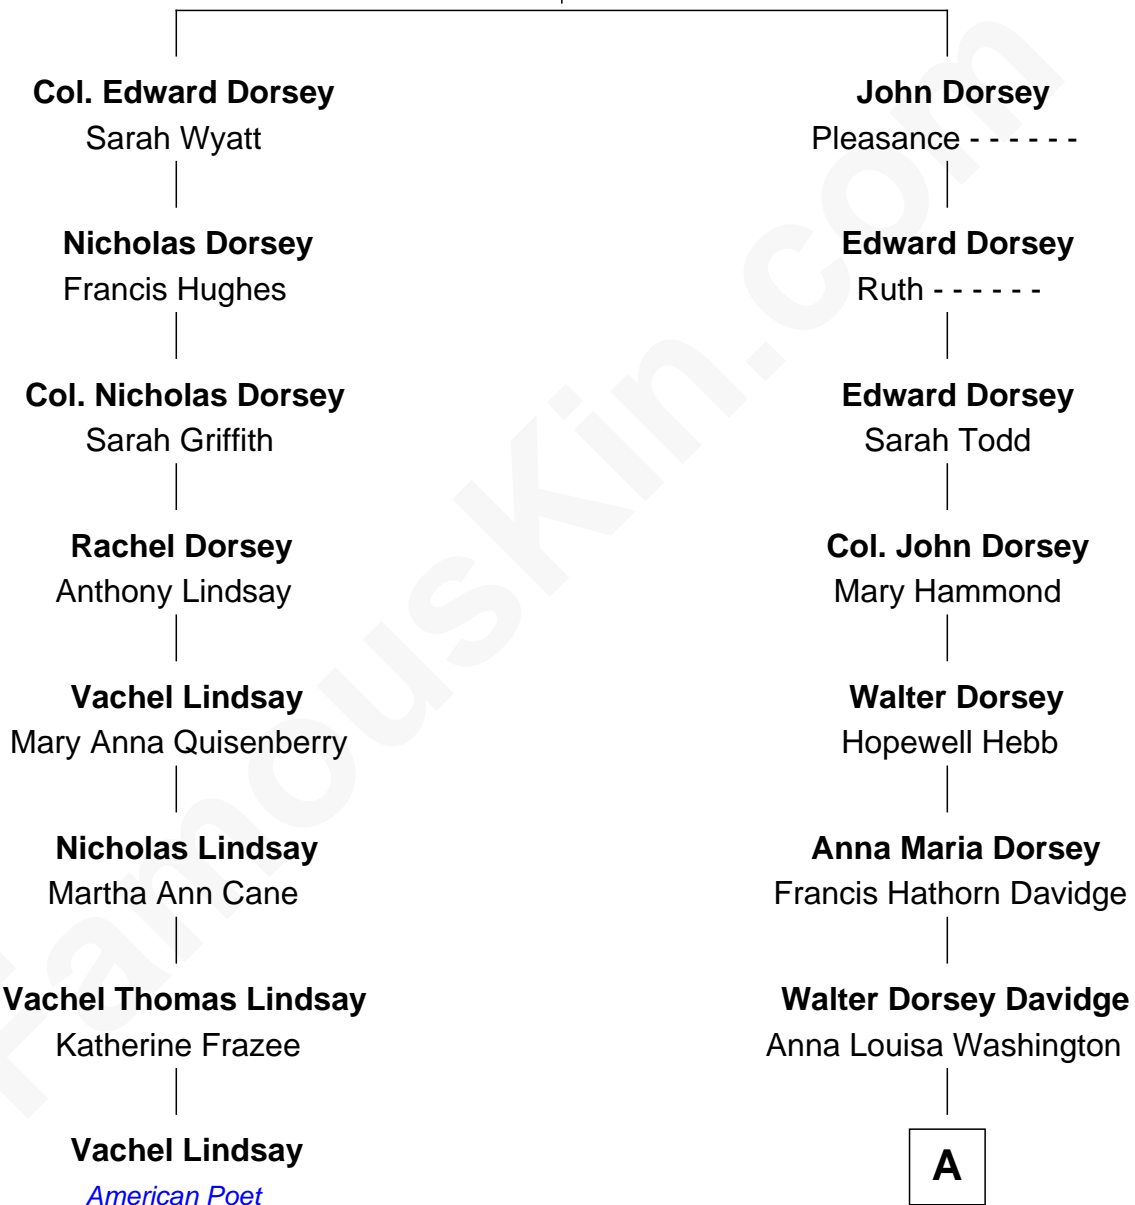

FamousKin.com Relationship Chart of

Vachel Lindsay

American Poet

7th cousin 2 times removed of

Lee Marvin

TV and Movie Actor

Edward Dorsey

Ann - - - - -

A

|
William Fendall Davidge

Estelle C. Washington

|
Courtenay W. Davidge

Lamont Waltman Marvin

|
Lee Marvin

TV and Movie Actor

FamousKin.com