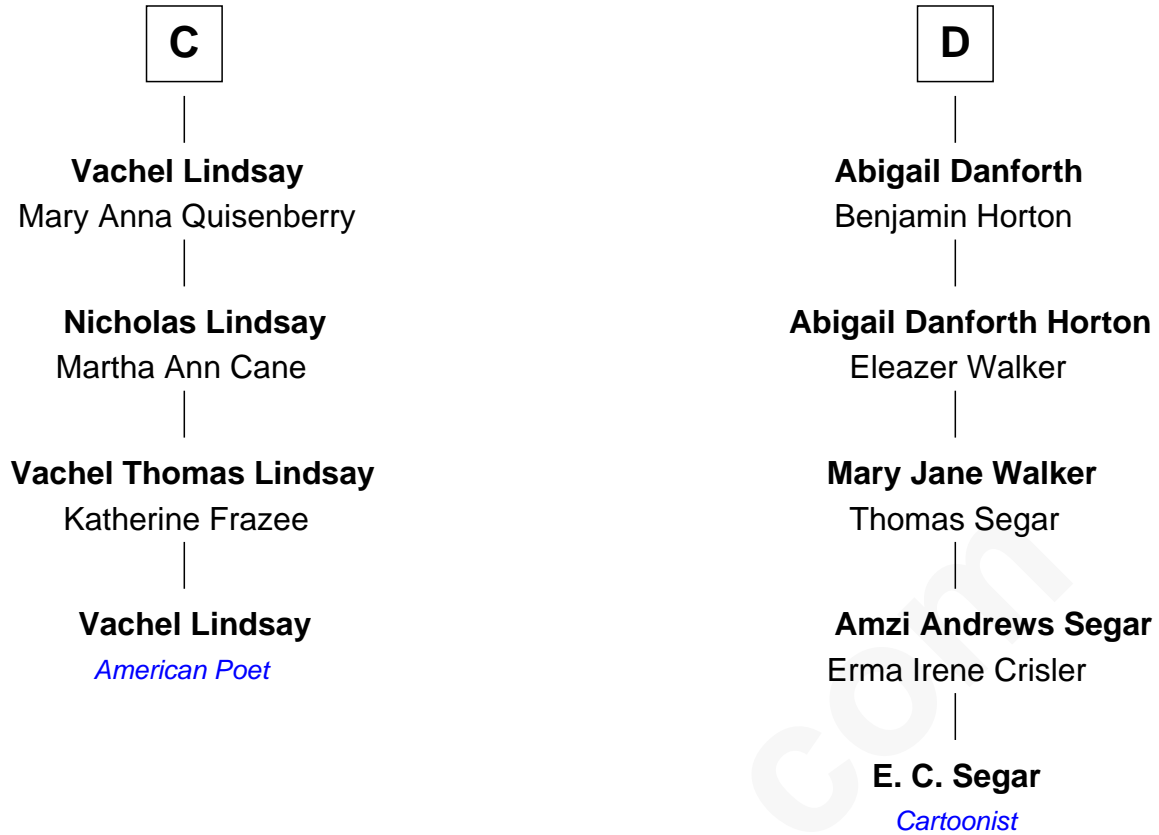

FamousKin.com Relationship Chart of

Vachel Lindsay

American Poet

20th cousin 1 time removed of

E. C. Segar

Cartoonist (Popeye creator)

Sir Gilbert de Clare

Joan of Acre

Sir Miles Stapleton

Katherine de la Pole

Elizabeth Stapleton

Sir William Calthorpe

Anne Calthorpe

Sir Robert Drury

A

Margaret de Clare

Thomas Morley

Anne Morley

Sir John Hastings

Sir Hugh Hastings

Anne Gascoigne

B

E. C. Segar photo by [U. S. War Stamp Council](#)