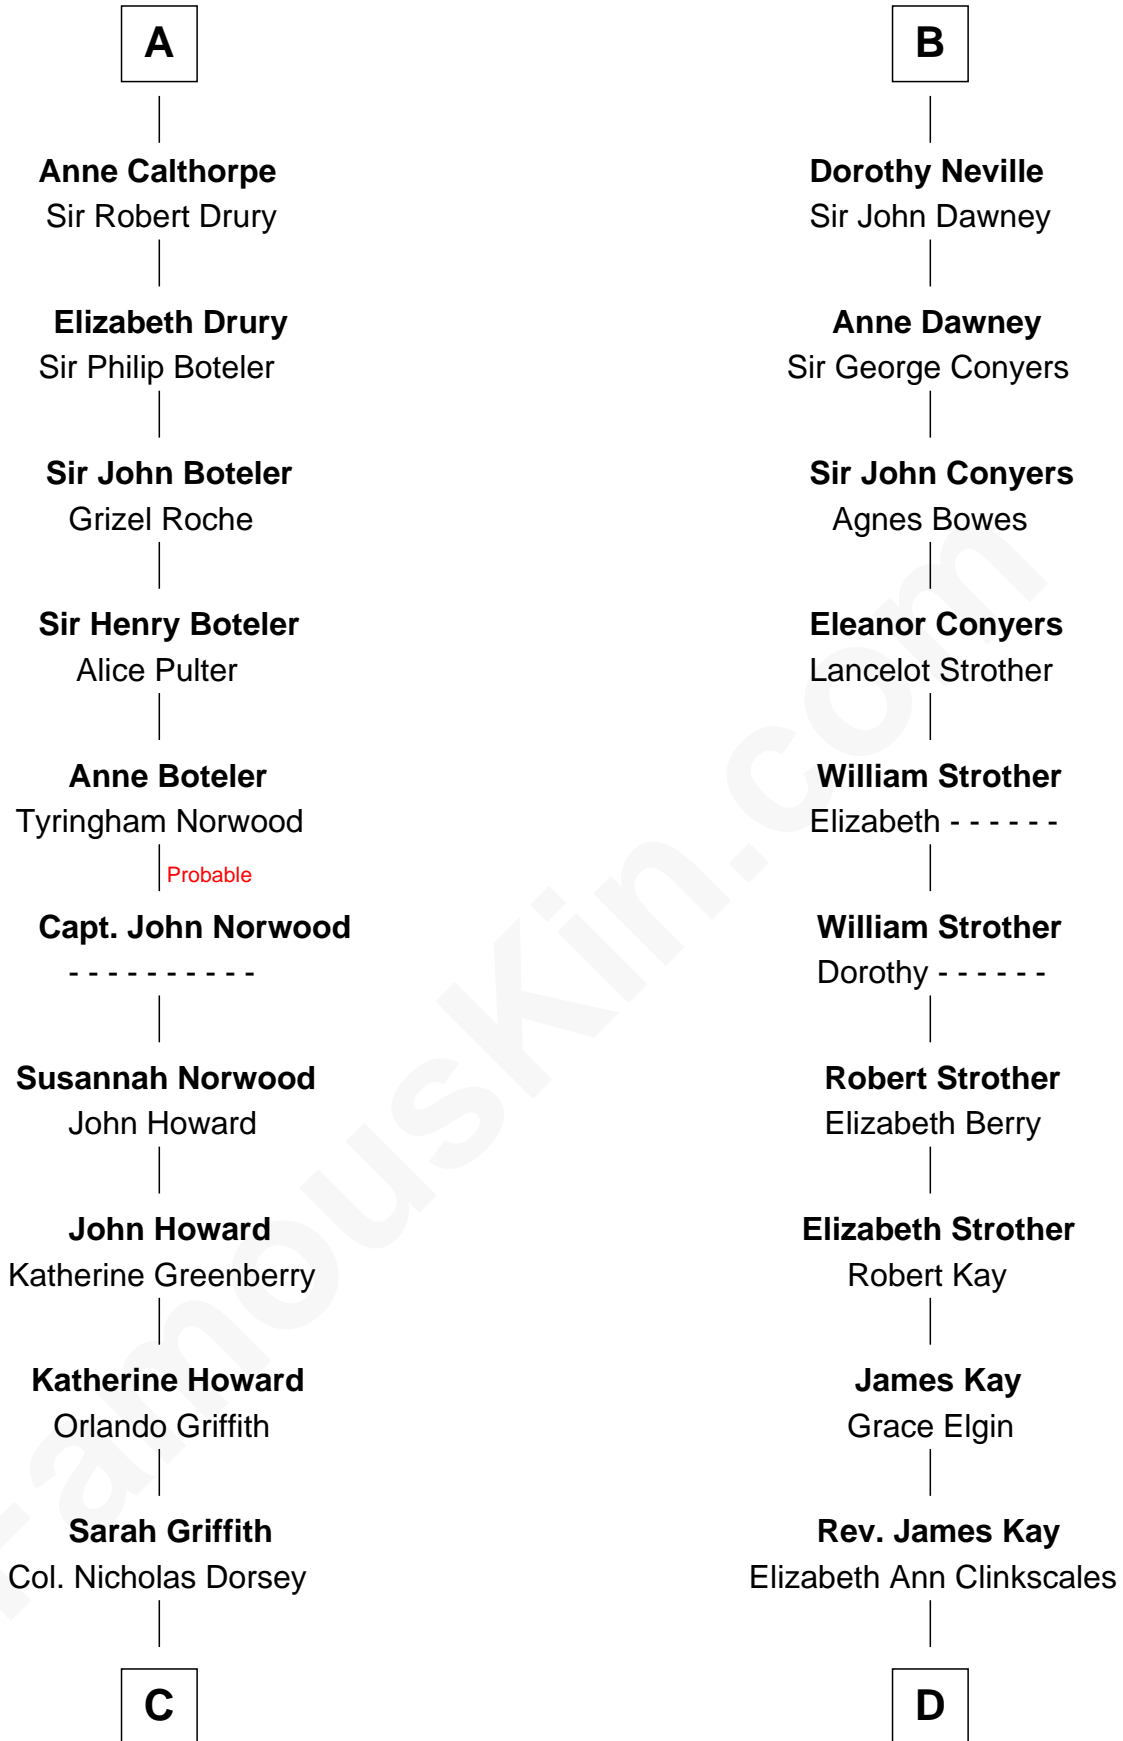

FamousKin.com Relationship Chart of

Vachel Lindsay

American Poet

21st cousin of

Jimmy Carter

39th U.S. President

King Edward I
Eleanor of Castile

Joan of Acre
Sir Gilbert de Clare

A

Edward II, King of England
Isabella of France

Edward III, King of England
Philippa of Hainault

John of Gaunt
Katherine Roet

Joan Beaufort
Sir Ralph Neville

George Neville
Elizabeth Beauchamp

Sir Henry Neville
Joan Bouchier

Sir Richard Neville
Anne Stafford

B

C

Rachel Dorsey
Anthony Lindsay

Vachel Lindsay
Mary Anna Quisenberry

Nicholas Lindsay
Martha Ann Cane

Vachel Thomas Lindsay
Katherine Frazee

Vachel Lindsay
American Poet