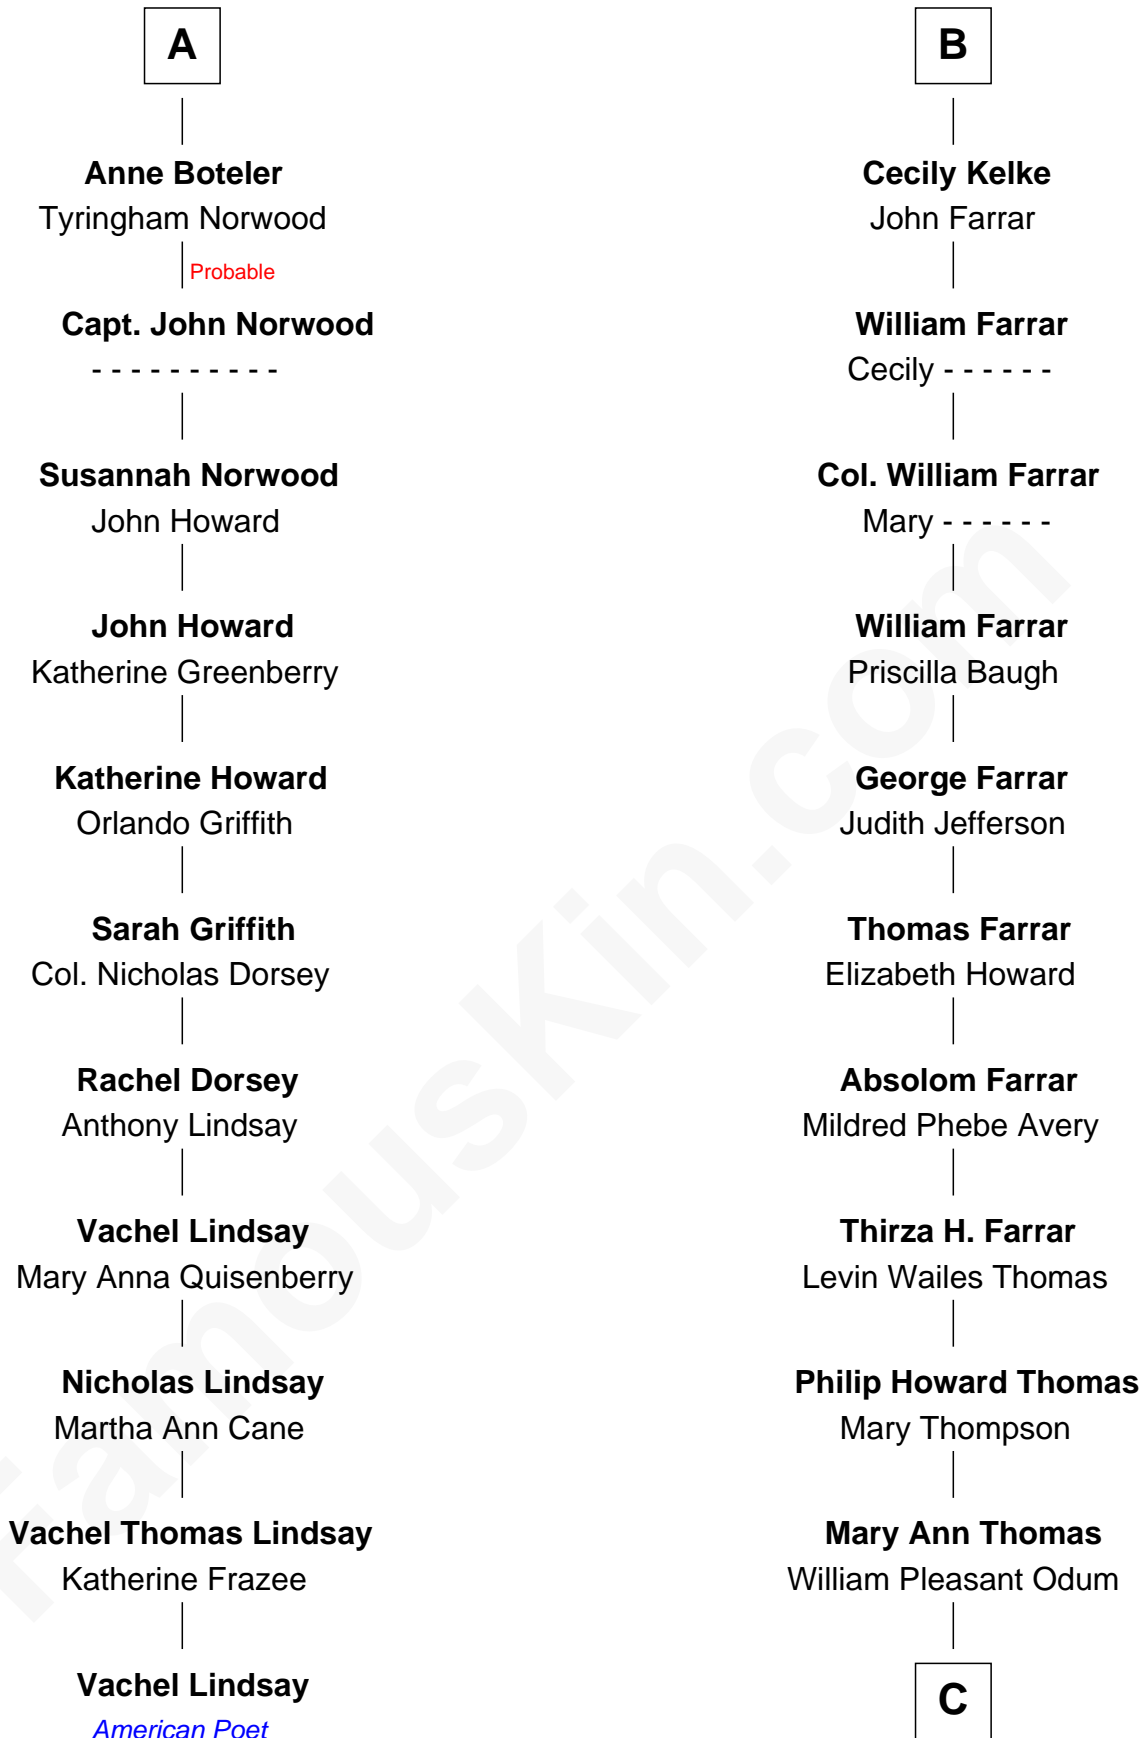

FamousKin.com Relationship Chart of

Vachel Lindsay

American Poet

17th cousin 4 times removed of

Elle Fanning

TV and Movie Actress

Sir Michael de la Pole

Katherine Wingfield

Sir Thomas de la Pole

Anne Cheney

Katherine de la Pole

Sir Miles Stapleton

Elizabeth Stapleton

Sir William Calthorpe

Anne Calthorpe

Sir Robert Drury

Katherine de Stafford

Isabel de la Pole

Thomas Morley

Anne Morley

Sir John Hastings

Elizabeth Hastings

Sir Robert Hildyard

Katherine Hildyard

William Girlington

Isabel Girlington

Christopher Kelke

William Kelke

Thomasine Skerne

B

C

William Henry Odum