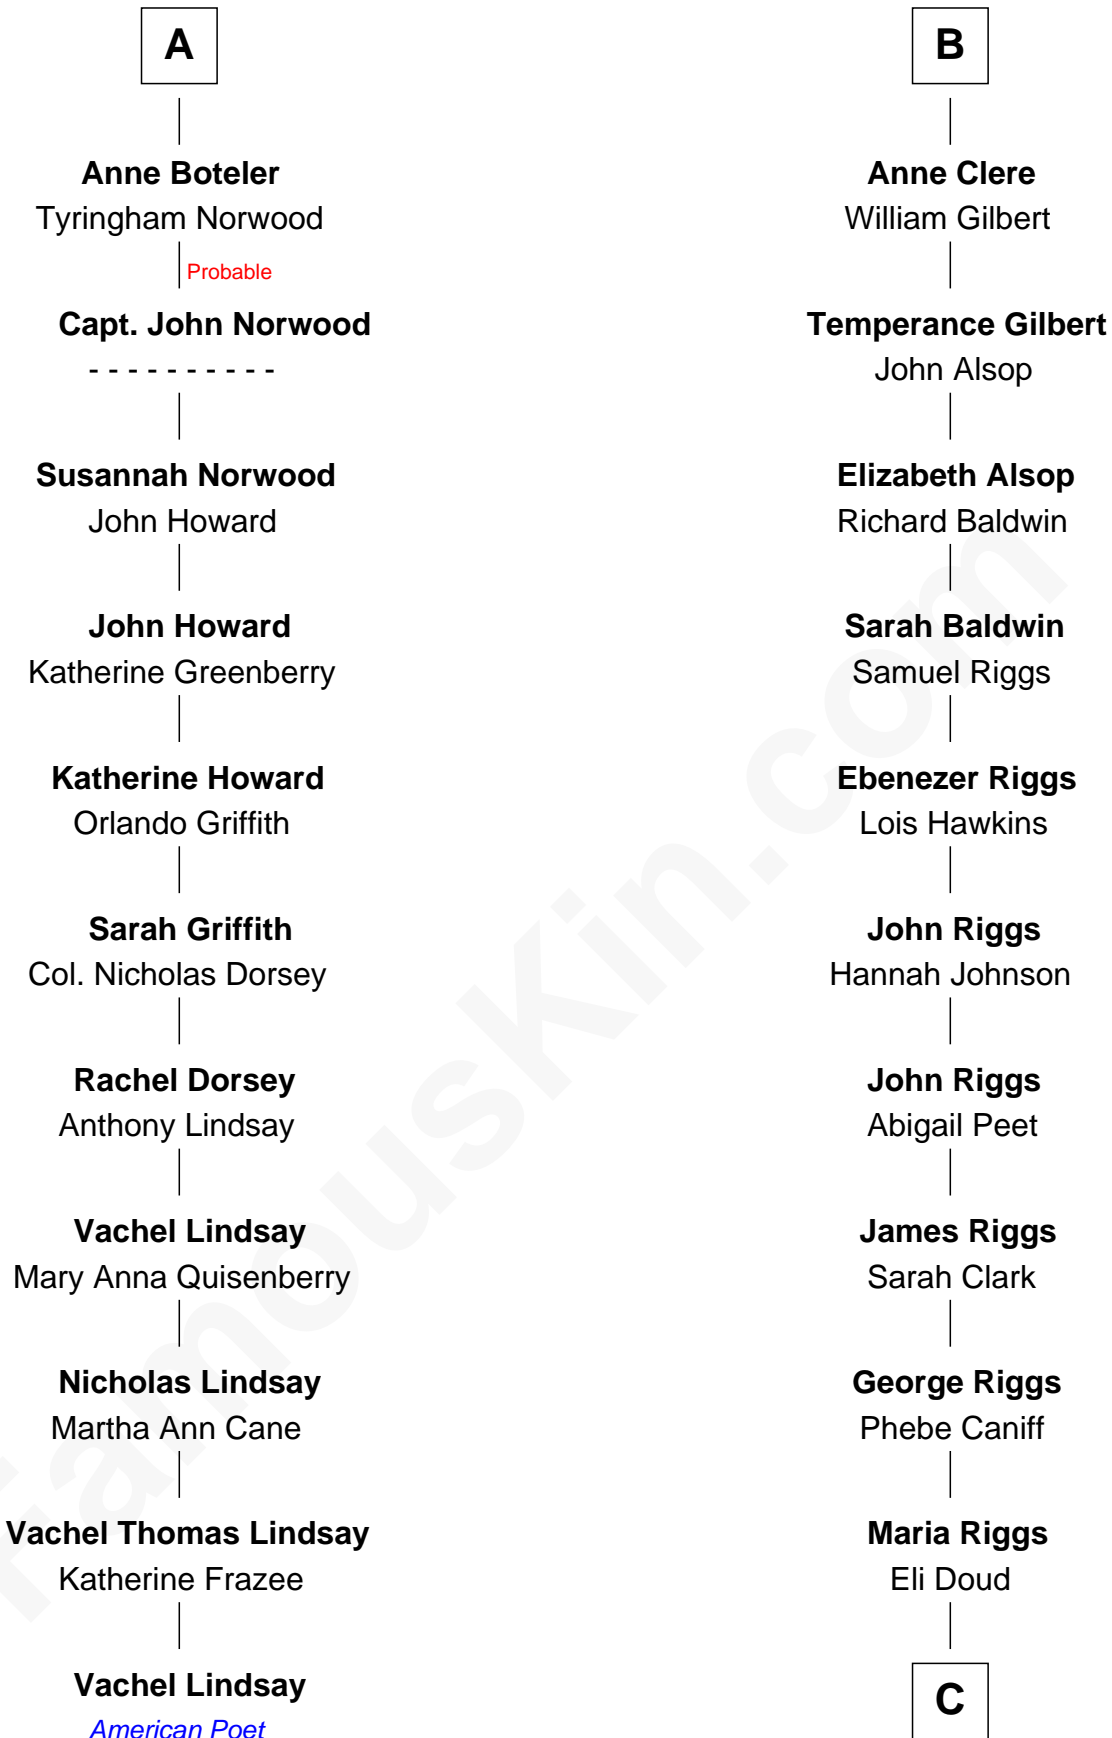

**FamousKin.com**  
**Relationship Chart of**  
**Vachel Lindsay**  
*American Poet*

17th cousin 2 times removed of

**Mamie (Doud) Eisenhower**  
*First Lady of President Dwight Eisenhower*

**C**

—  
**Royal Houghton Doud**

Mary Cornelia Sheldon

—  
**John Sheldon Doud**

Elivera Mathilda Carlson

—  
**Mamie (Doud) Eisenhower**

*First Lady of Dwight Eisenhower*

FamousKin.com