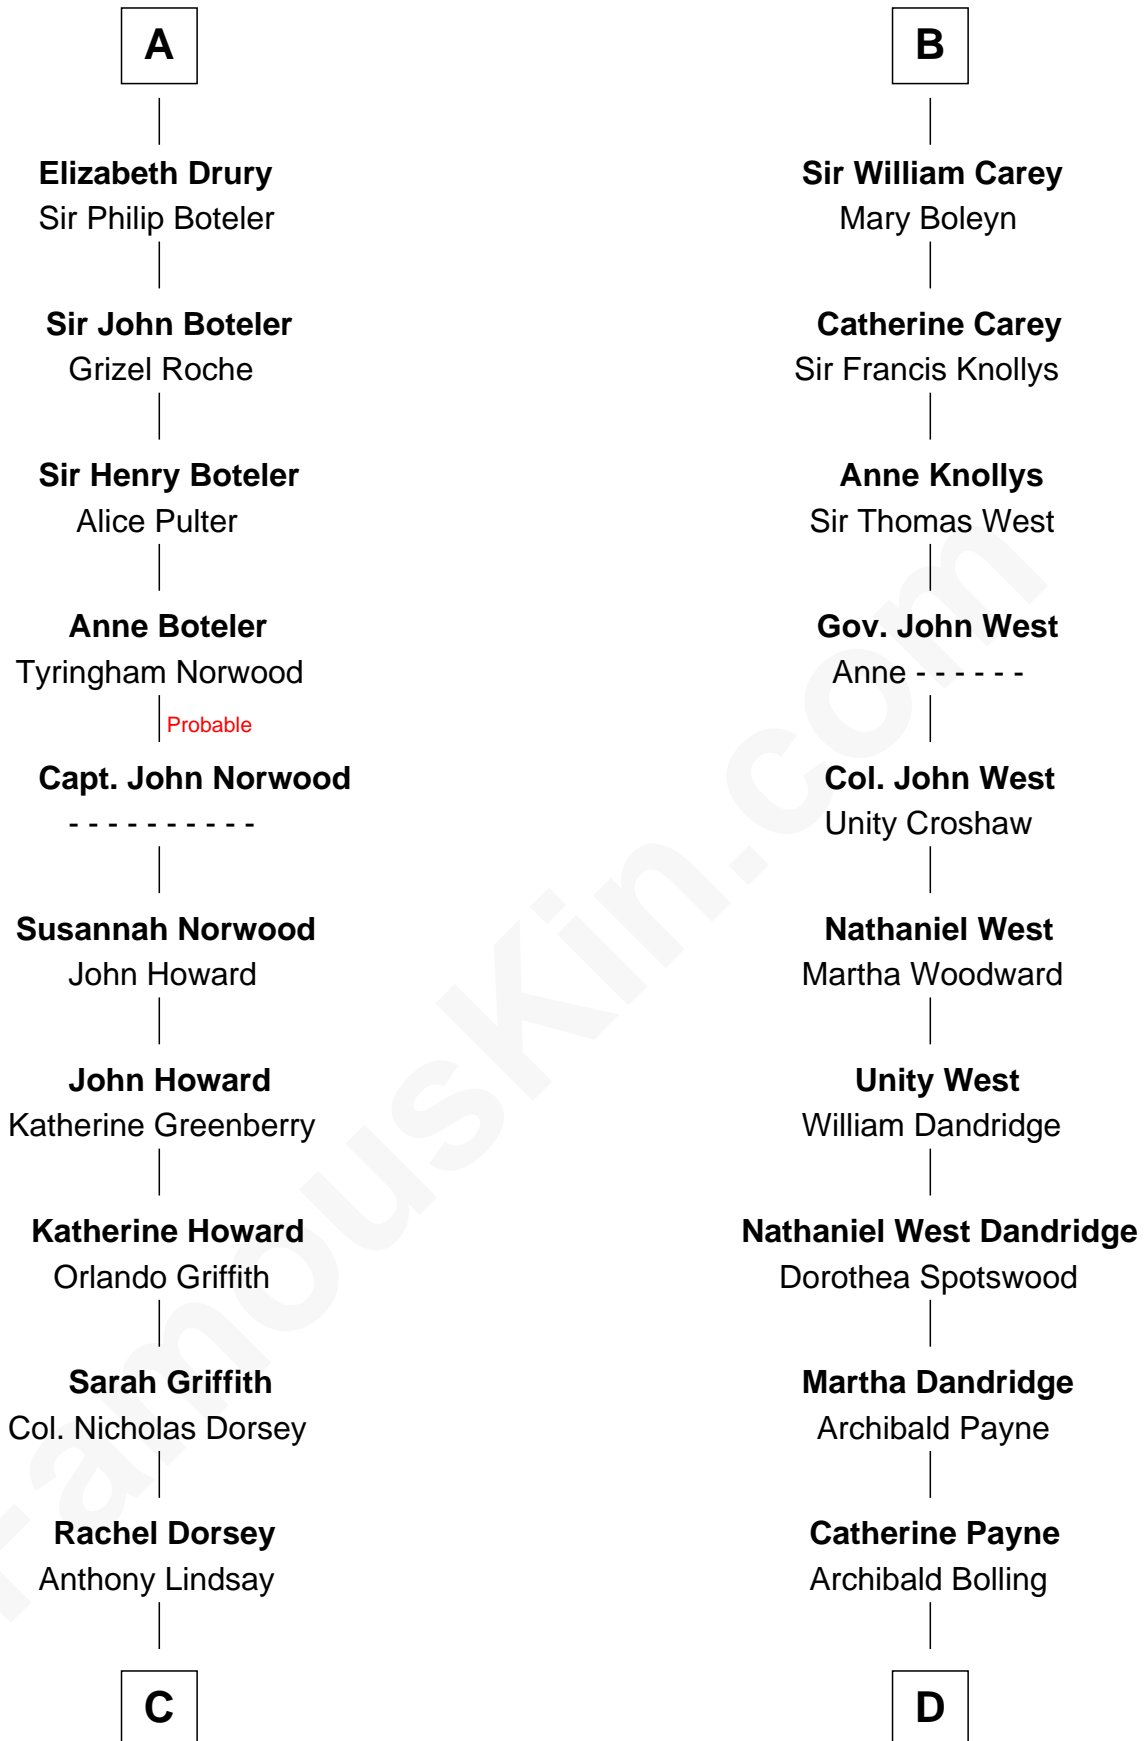

FamousKin.com Relationship Chart of

Vachel Lindsay

American Poet

19th cousin 1 time removed of

Edith (Bolling) Wilson

First Lady of President Woodrow Wilson

Sir Gilbert de Clare

Joan of Acre

Hugh le Despencer

Elizabeth le Despencer

Maurice de Berkeley

Thomas de Berkeley

Margaret de Lisle

Elizabeth de Berkeley

Richard de Beauchamp

Eleanor Beauchamp

Edmund Beaufort

Eleanor Beaufort

Sir Robert Spencer

Margaret Spencer

Sir Thomas Carey

B

C

Vachel Lindsay
Mary Anna Quisenberry

Nicholas Lindsay
Martha Ann Cane

Vachel Thomas Lindsay
Katherine Frazee

Vachel Lindsay
American Poet

D

Archibald Bolling
Anne E. Wigginton

William Holcombe Bolling
Sarah Spiers White

Edith (Bolling) Wilson
First Lady of Woodrow Wilson