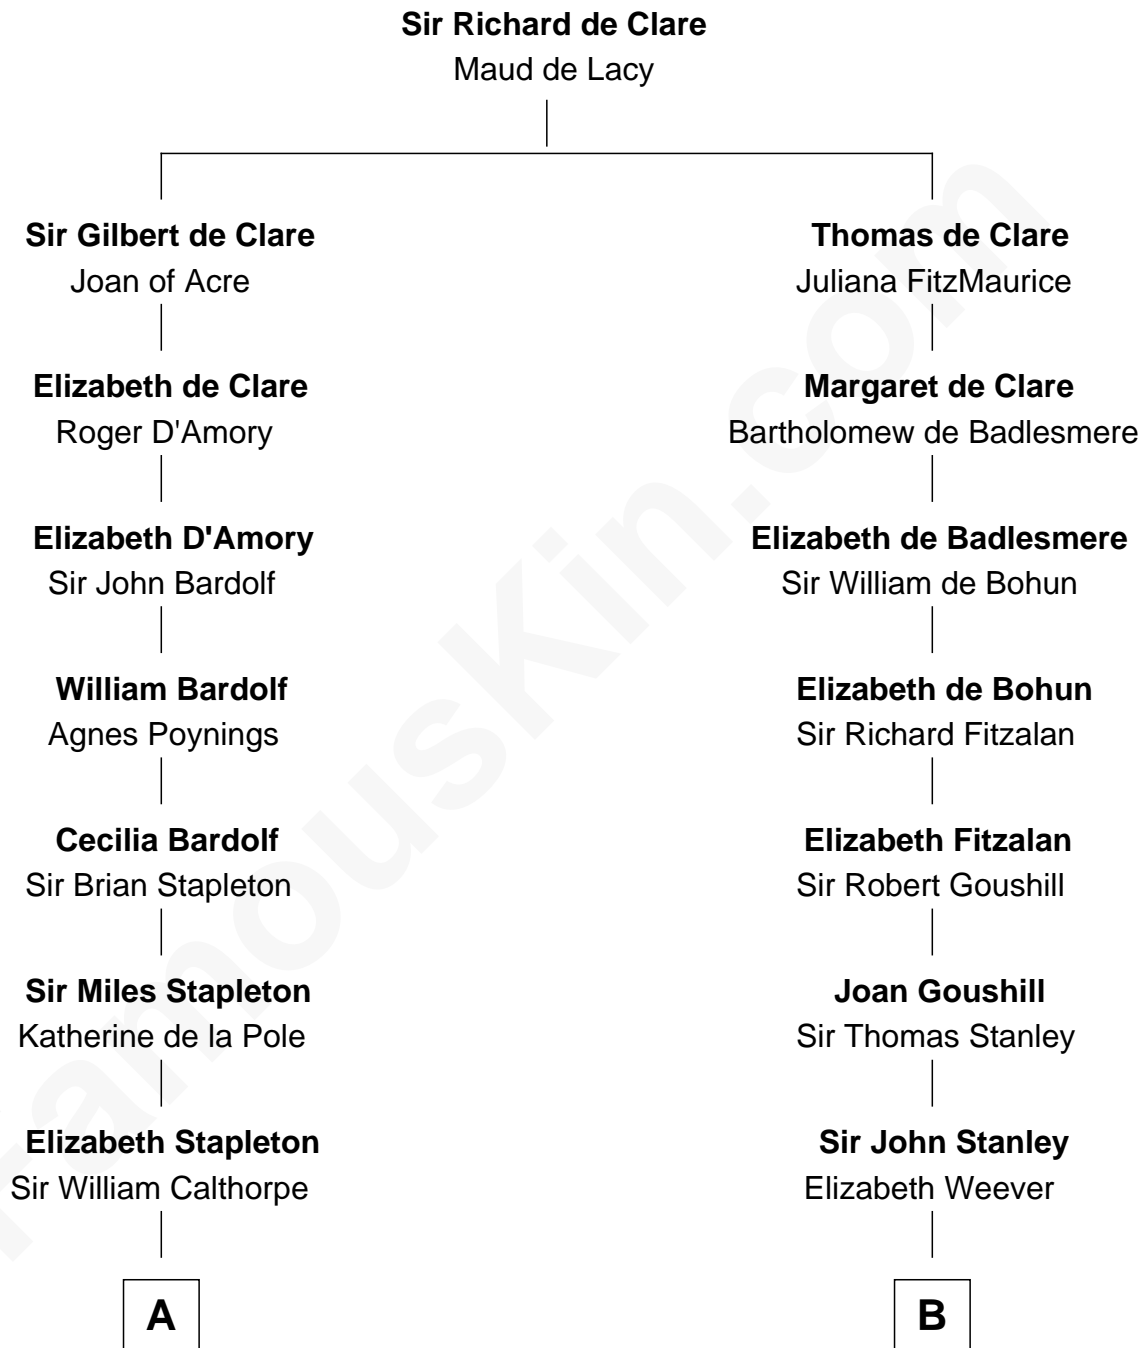

# FamousKin.com Relationship Chart of

**Vachel Lindsay**

*American Poet*

20th cousin 1 time removed of

**Juliette Gordon Low**

*Founder of the Girl Scouts*

**C**

**Rachel Dorsey**  
Anthony Lindsay

**Vachel Lindsay**  
Mary Anna Quisenberry

**Nicholas Lindsay**  
Martha Ann Cane

**Vachel Thomas Lindsay**  
Katherine Frazee

**Vachel Lindsay**  
*American Poet*

**D**

**Frances Wolcott**  
Arthur William Magill