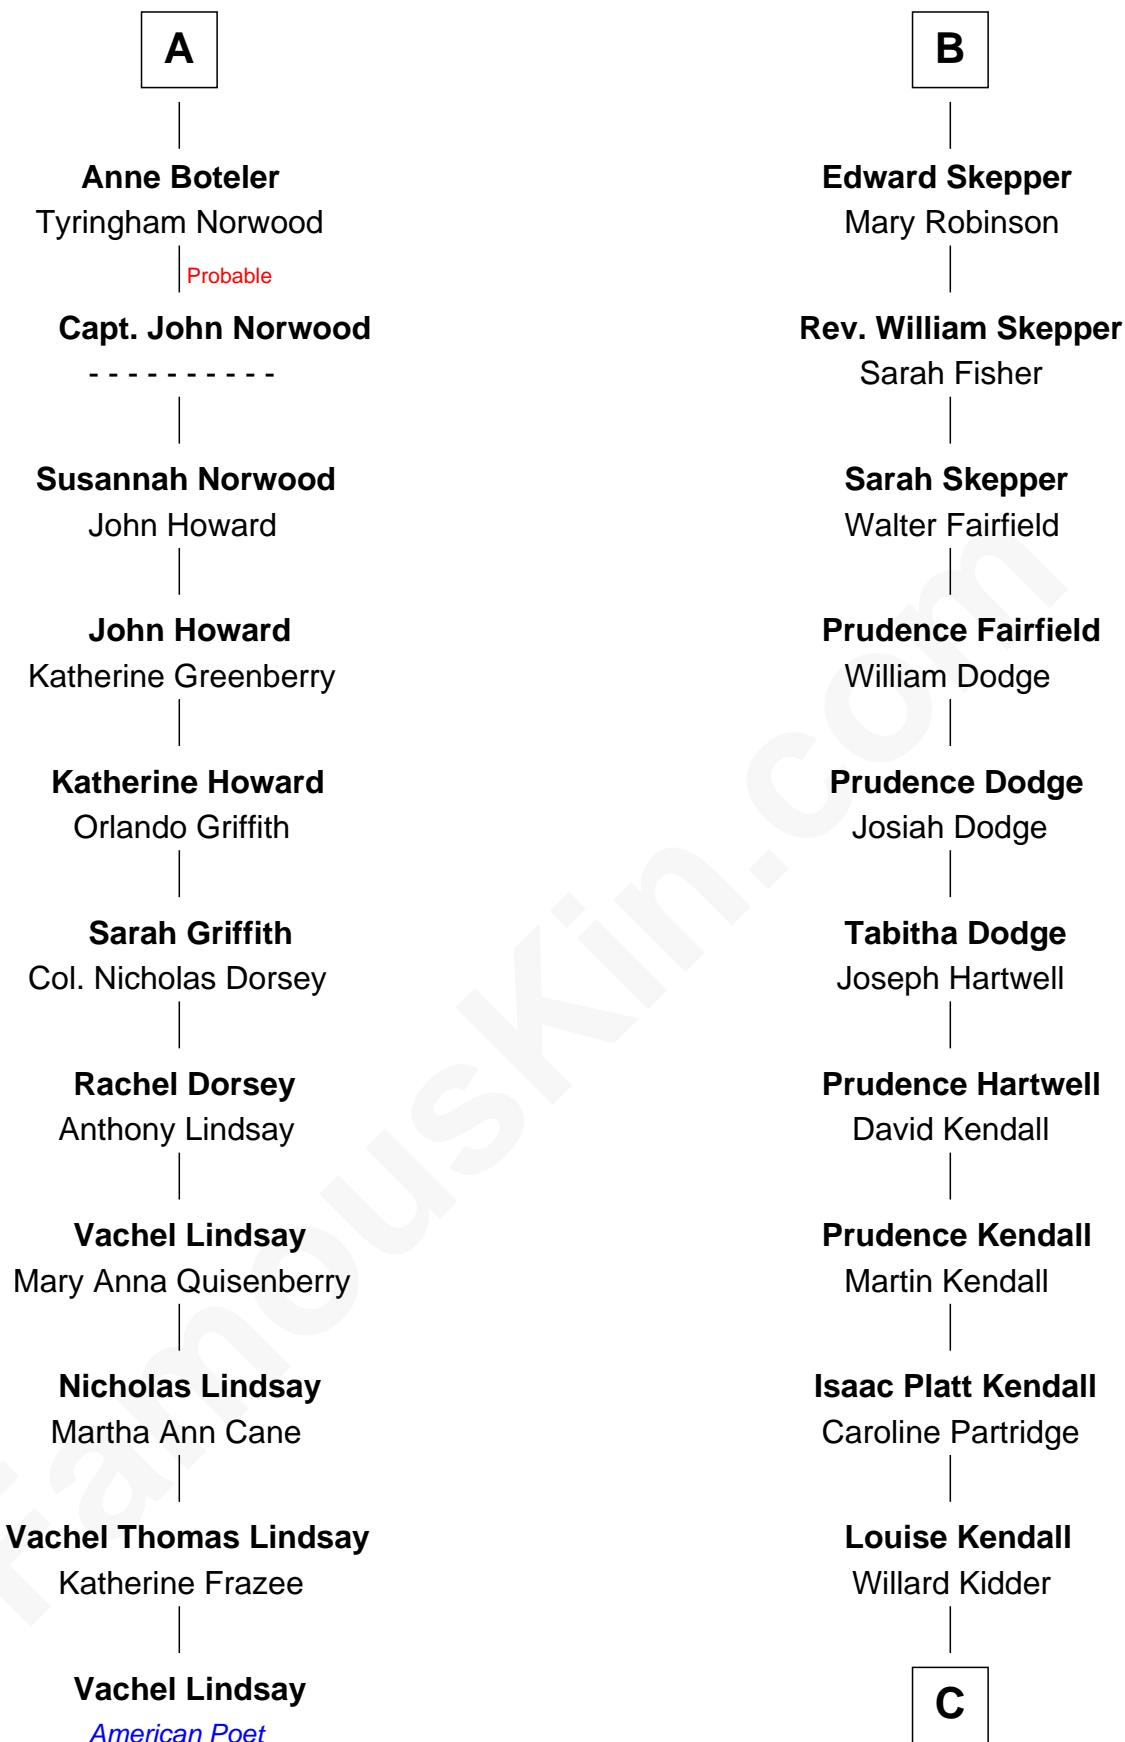

FamousKin.com Relationship Chart of

Vachel Lindsay

American Poet

17th cousin 2 times removed of

Margot Kidder

TV and Movie Actress

Sir Michael de la Pole

Katherine Wingfield

Sir Thomas de la Pole

Anne Cheney

Katherine de la Pole

Sir Miles Stapleton

Elizabeth Stapleton

Sir William Calthorpe

Anne Calthorpe

Sir Robert Drury

Joan de la See

Isabel Hildyard

Ralph Legard

Joan Ledgard

Richard Skepper

B

C

|
Sidney Jesse Kidder