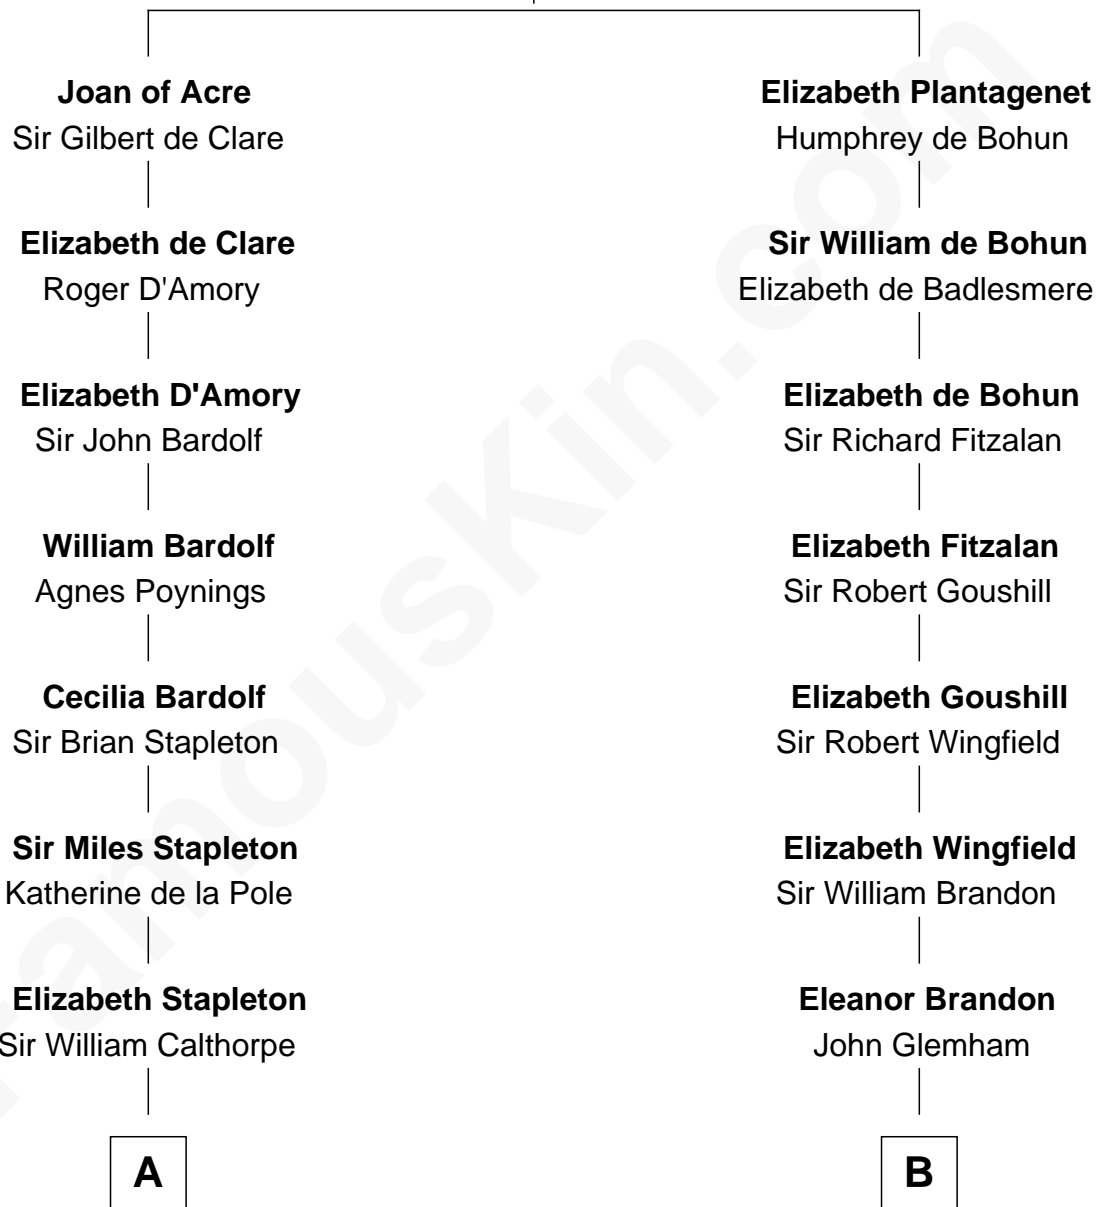

FamousKin.com

Relationship Chart of

Vachel Lindsay

American Poet

14th cousin 7 times removed of

Roger Sherman

Signer of the Declaration of Independence

King Edward I
Eleanor of Castile

C

—
Rachel Dorsey
Anthony Lindsay

—
Vachel Lindsay
Mary Anna Quisenberry

—
Nicholas Lindsay
Martha Ann Cane

—
Vachel Thomas Lindsay
Katherine Frazee

—
Vachel Lindsay
American Poet

FamousKin.com