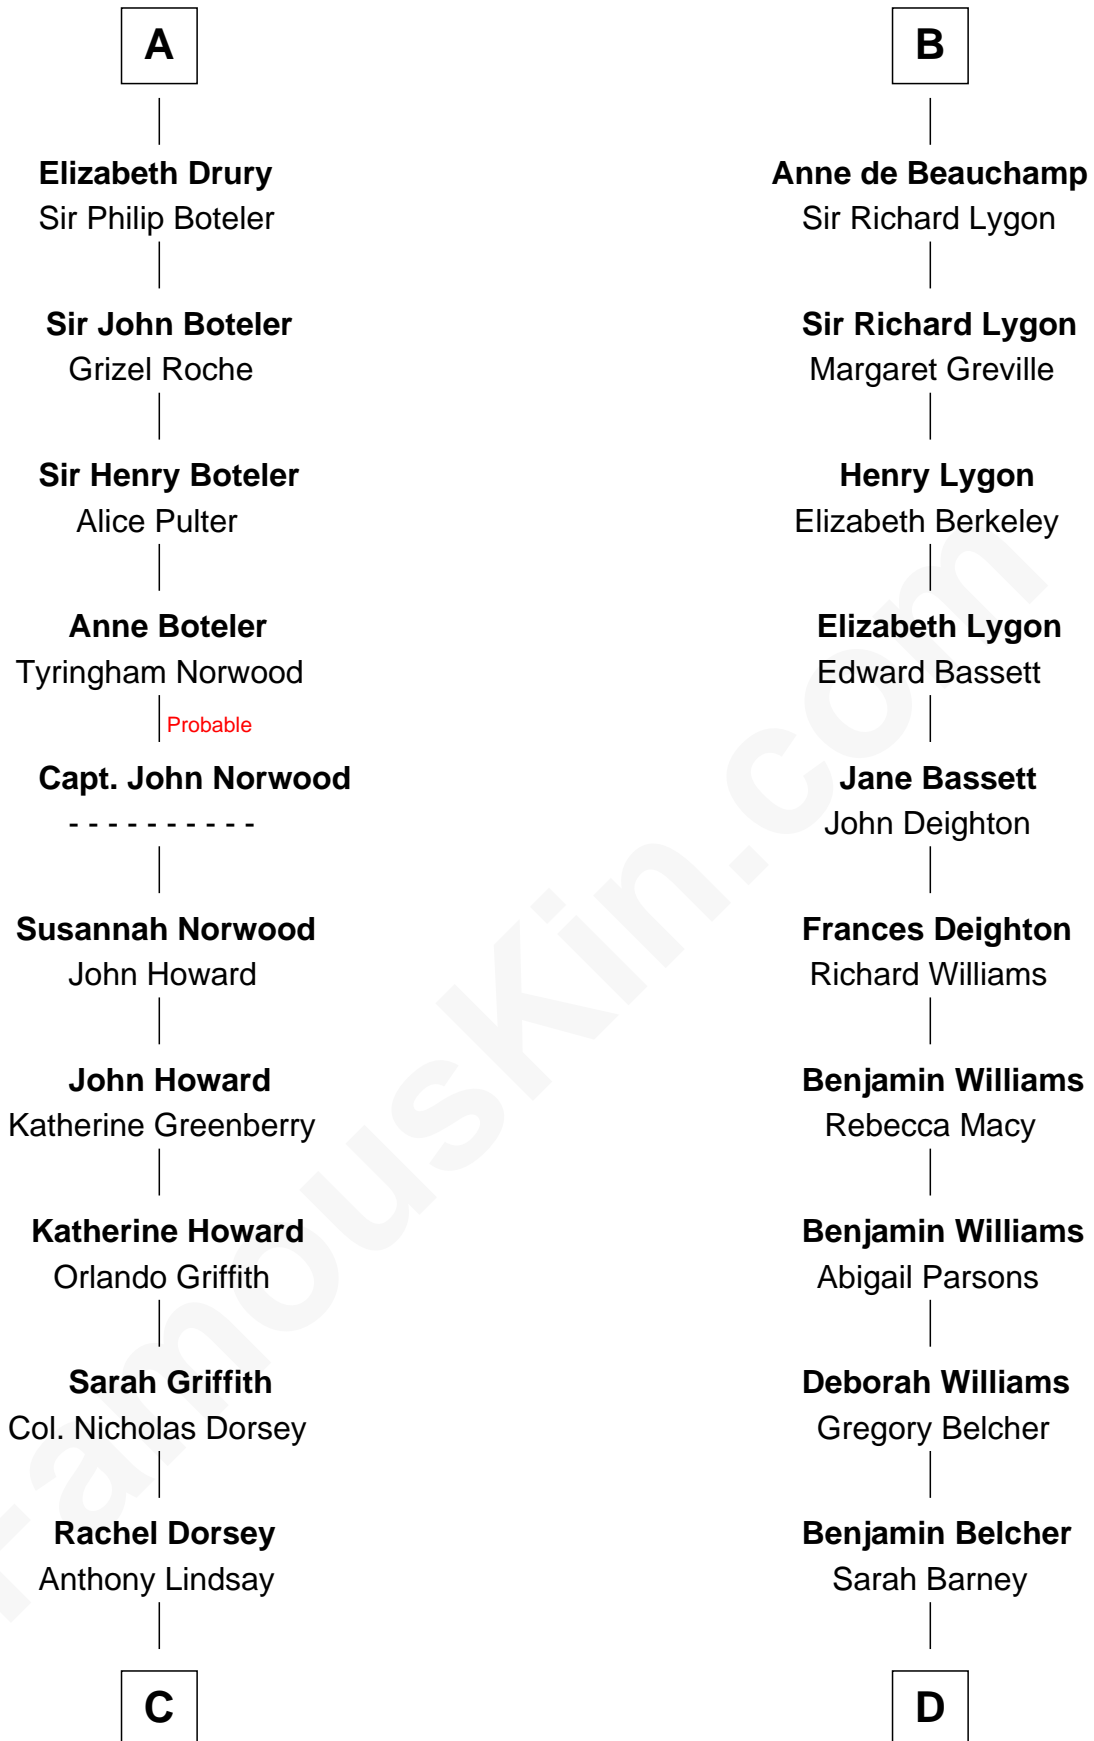

FamousKin.com

Relationship Chart of

Vachel Lindsay

American Poet

20th cousin of

General Douglas MacArthur

U.S. Army - World War II

Sir Gilbert de Clare

Sir Edmund Ferrers

Ellen Roche

Margaret Ferrers

John de Beauchamp

Sir Richard de Beauchamp

Elizabeth Stafford

B

C