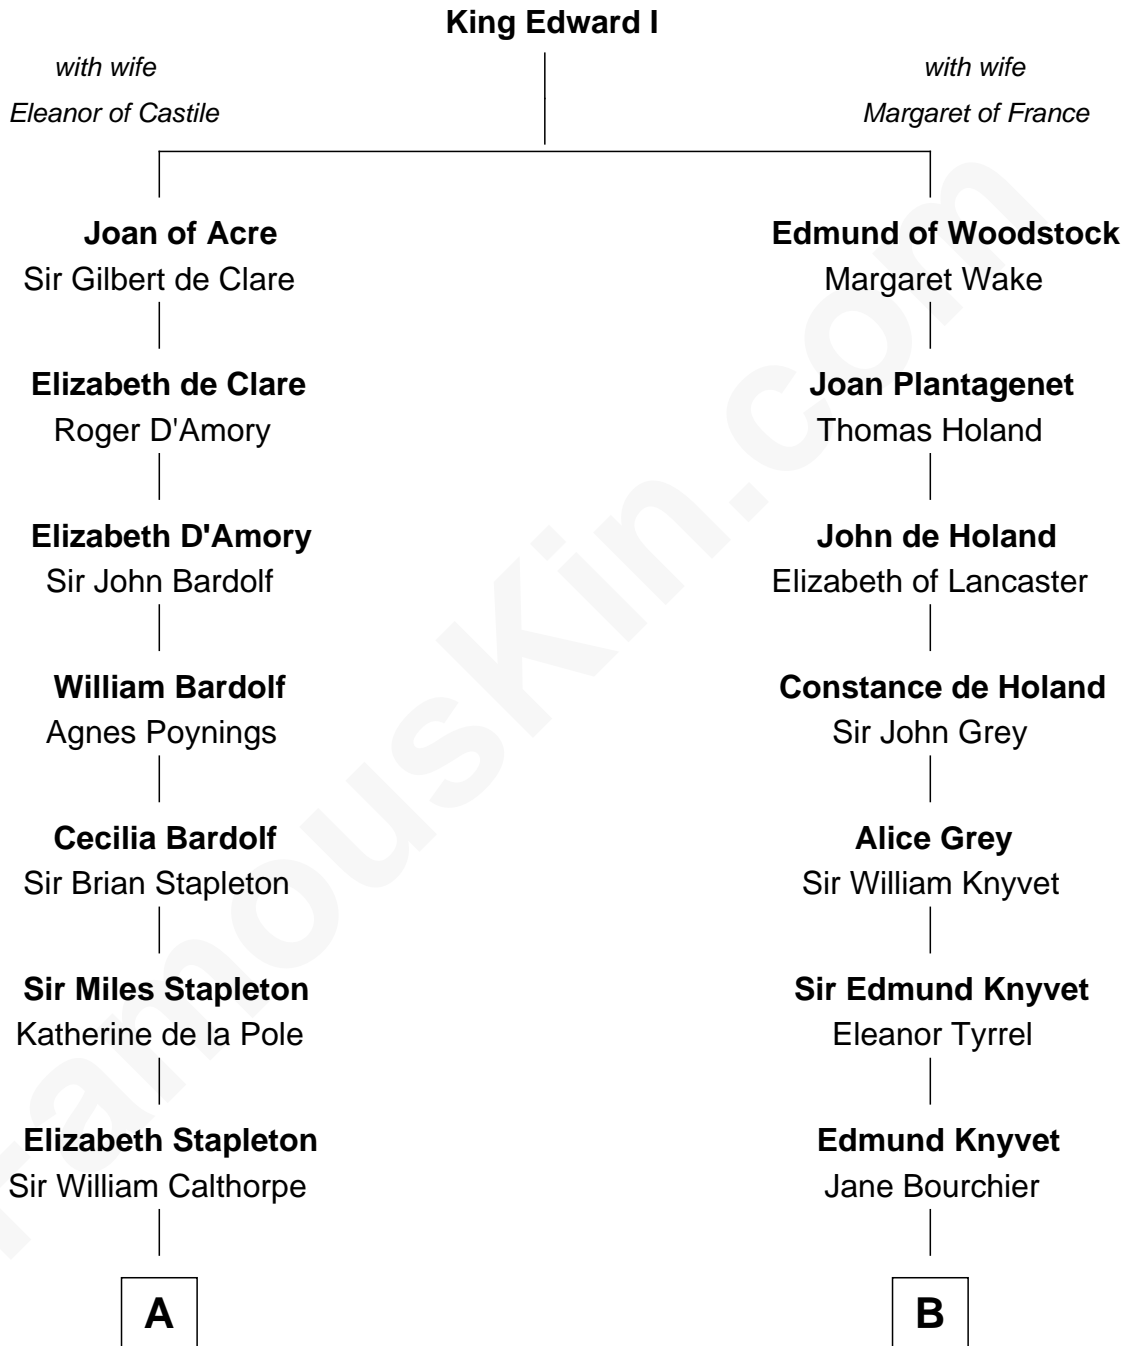

# FamousKin.com Relationship Chart of

**Vachel Lindsay**

*American Poet*

21st cousin of

**Angela Y. Davis**

*Civil Rights Activist and former Black Panther*

**C**

**Rachel Dorsey**  
Anthony Lindsay

**Vachel Lindsay**  
Mary Anna Quisenberry

**Nicholas Lindsay**  
Martha Ann Cane

**Vachel Thomas Lindsay**  
Katherine Frazee

**Vachel Lindsay**  
*American Poet*

**D**

**Henrietta Ann Mallett**  
Hugh Campbell

**Henrietta C. Campbell**  
Murphy Valentine Jones

**Murphy Renchor Jones**  
Mollie Spencer

**Benjamin Frank Davis**  
Sallye Margarite Bell

**Angela Y. Davis**

*Civil Rights Activist and former Black Panther*