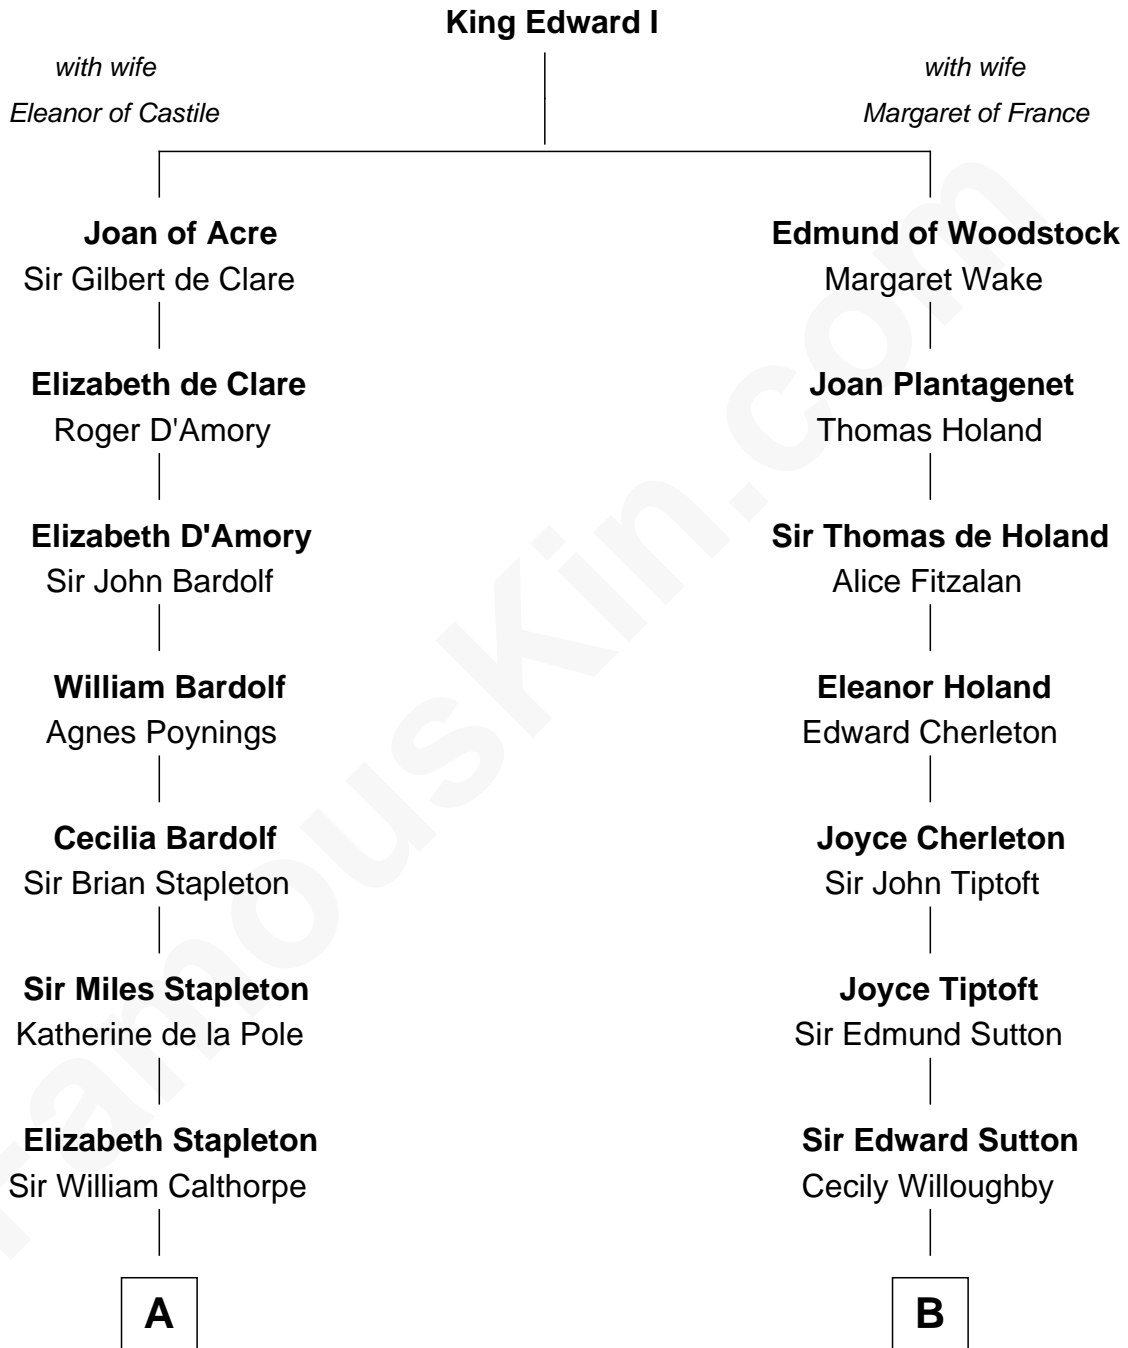

FamousKin.com

Relationship Chart of

Vachel Lindsay

American Poet

16th cousin 5 times removed of

William Woodbridge
2nd Governor of Michigan

C

Rachel Dorsey
Anthony Lindsay

Vachel Lindsay
Mary Anna Quisenberry

Nicholas Lindsay
Martha Ann Cane

Vachel Thomas Lindsay
Katherine Frazee

Vachel Lindsay
American Poet

FamousKin.com