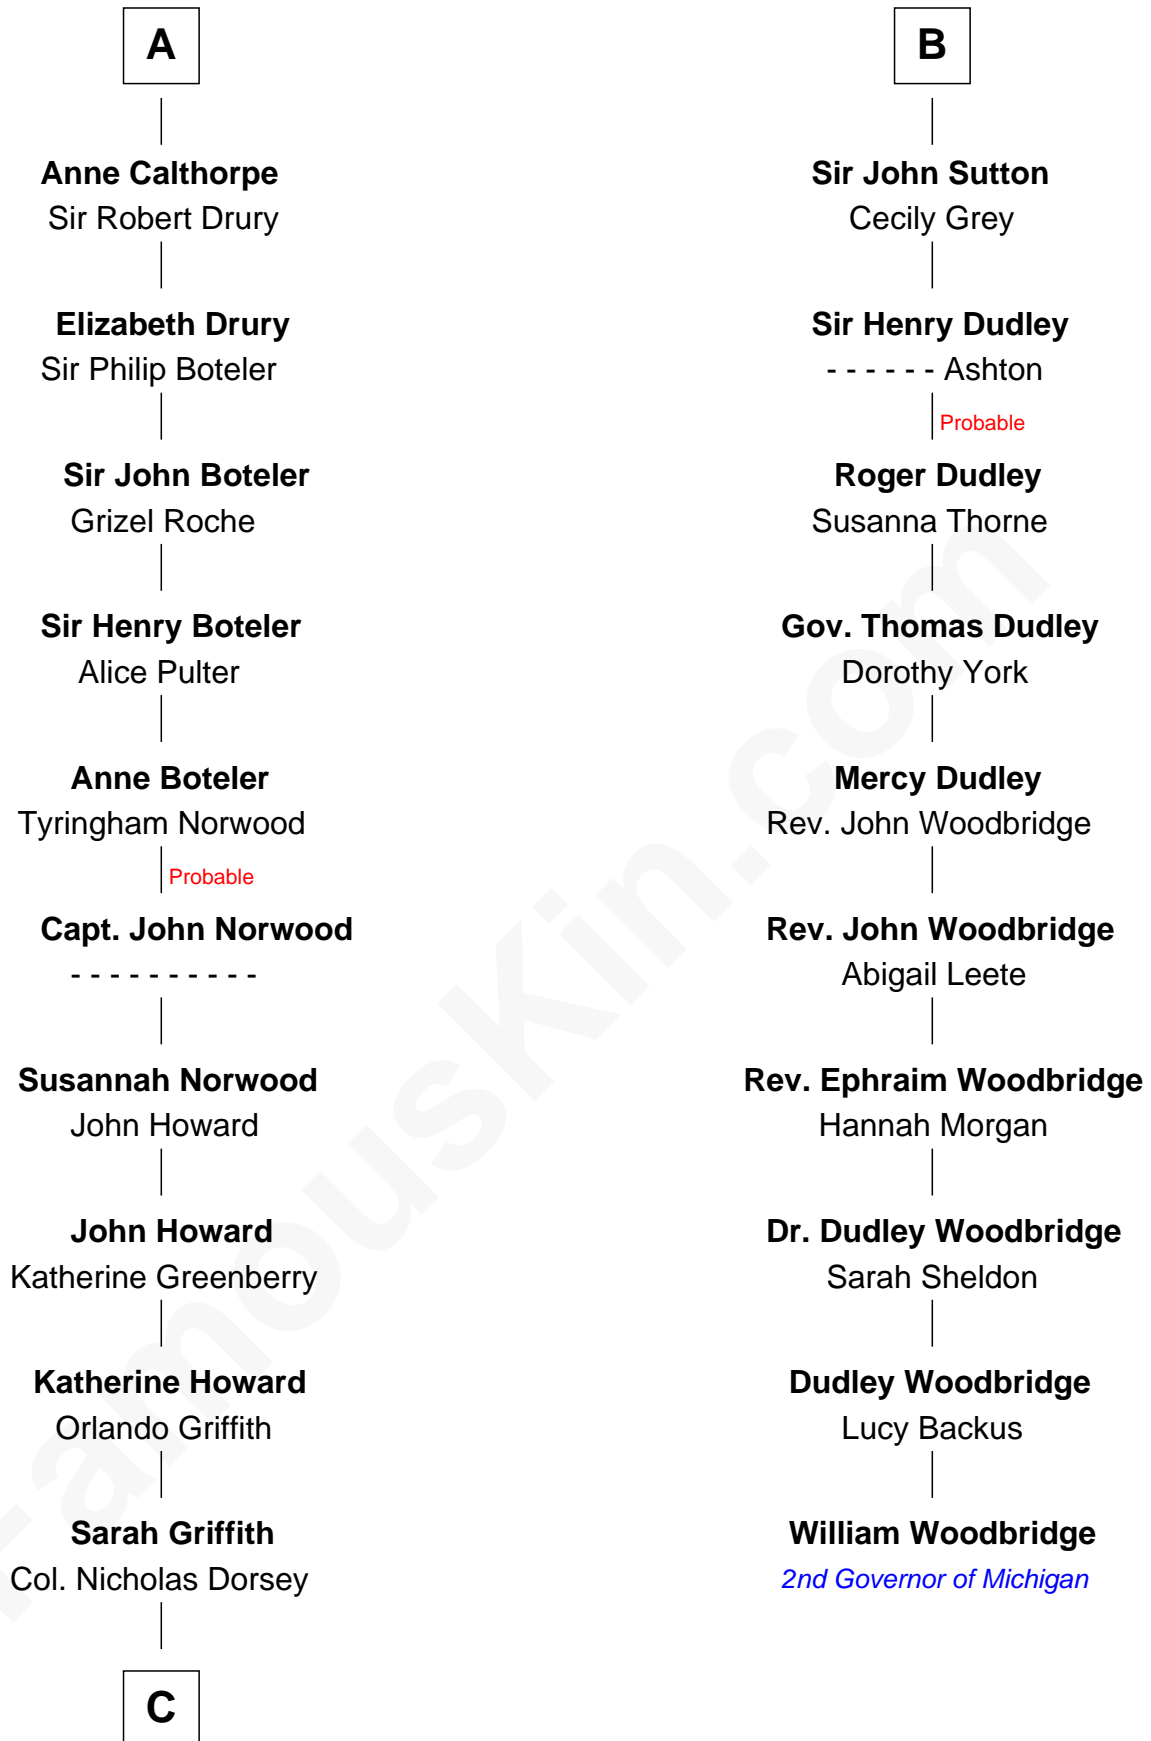

FamousKin.com

Relationship Chart of

Vachel Lindsay

American Poet

16th cousin 5 times removed of

William Woodbridge
2nd Governor of Michigan

C

Rachel Dorsey
Anthony Lindsay

Vachel Lindsay
Mary Anna Quisenberry

Nicholas Lindsay
Martha Ann Cane

Vachel Thomas Lindsay
Katherine Frazee

Vachel Lindsay
American Poet

FamousKin.com