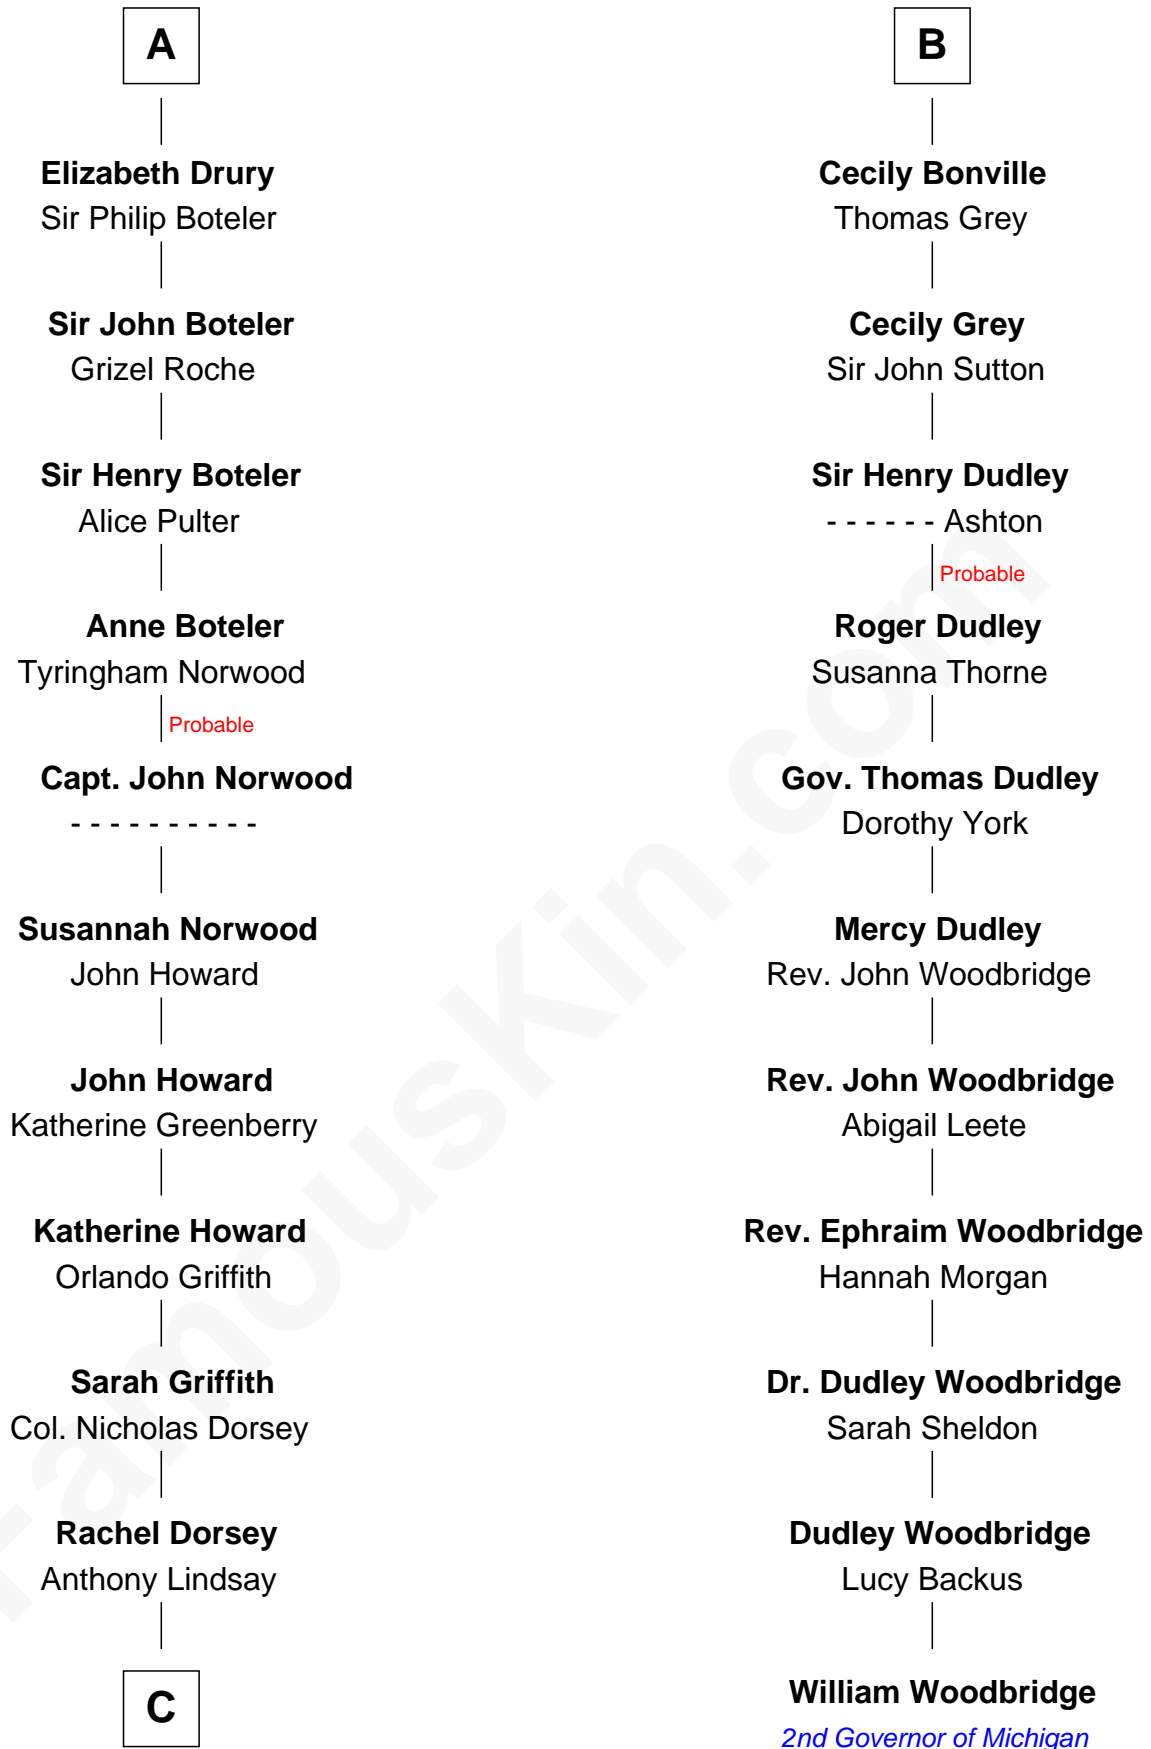

# FamousKin.com Relationship Chart of

**Vachel Lindsay**

*American Poet*

17th cousin 3 times removed of

**William Woodbridge**

*2nd Governor of Michigan*

**Sir Gilbert de Clare**

Joan of Acre

Hugh de Audley

**Margaret de Audley**

Ralph de Stafford

**Beatrice de Stafford**

Thomas de Ros

**Margaret de Ros**

Sir Reynold Grey

**Margaret Grey**

Sir William Bonville

**William Bonville**

Elizabeth Harington

**William Bonville**

Katherine Neville

**B**

**C**

—  
**Vachel Lindsay**  
Mary Anna Quisenberry

—  
**Nicholas Lindsay**  
Martha Ann Cane

—  
**Vachel Thomas Lindsay**  
Katherine Frazee

—  
**Vachel Lindsay**  
*American Poet*

FamousKin.com