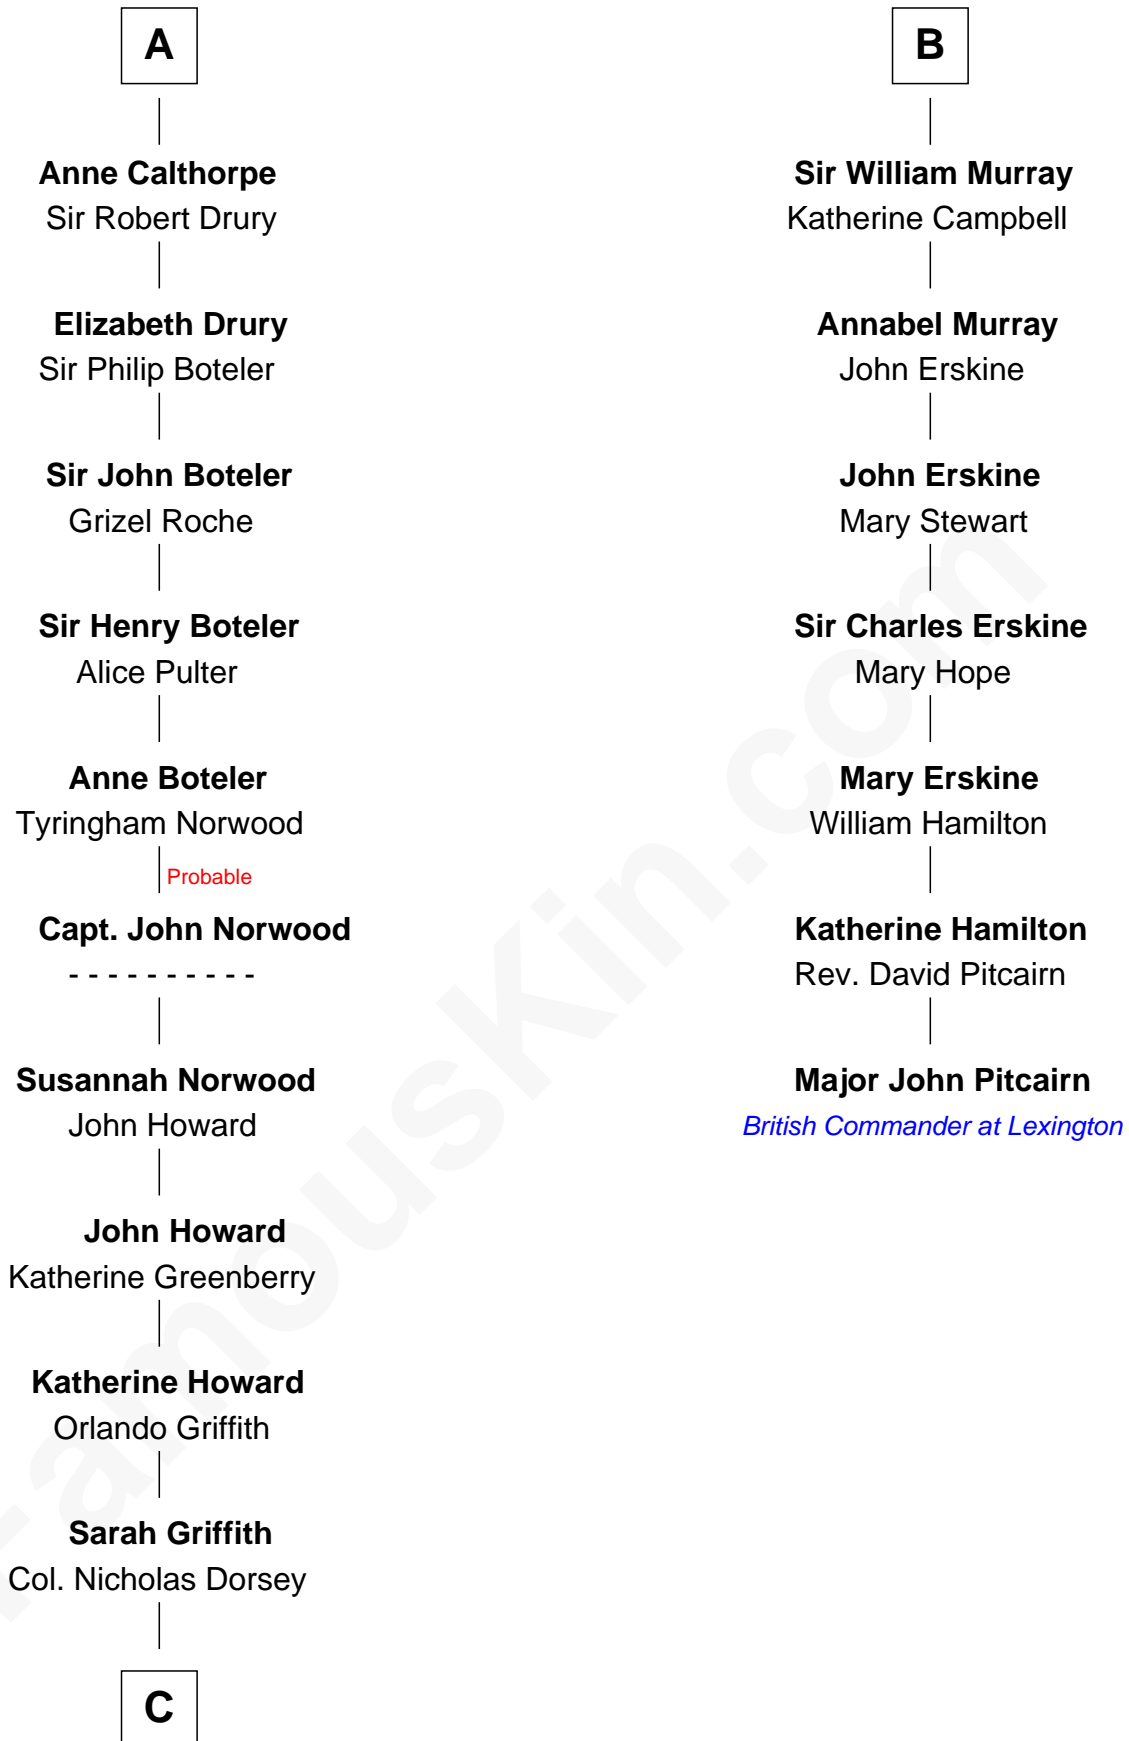

# FamousKin.com Relationship Chart of

**Vachel Lindsay**

*American Poet*

13th cousin 8 times removed of

**Major John Pitcairn**

*British Commander at Battle of Lexington*

**King Edward I**  
Eleanor of Castile

**Joan of Acre**  
Sir Gilbert de Clare

**Elizabeth de Clare**  
Roger D'Amory

**Elizabeth D'Amory**  
Sir John Bardolf

**William Bardolf**  
Agnes Poynings

**Cecilia Bardolf**  
Sir Brian Stapleton

**Sir Miles Stapleton**  
Katherine de la Pole

**Elizabeth Stapleton**  
Sir William Calthorpe

**A**

**Edward II, King of England**  
Isabella of France

**Edward III, King of England**  
Philippa of Hainault

**John of Gaunt**  
Katherine Roet

**Sir John Beaufort**  
Margaret de Holand

**Joan Beaufort**  
Sir James Stewart

**John Stewart**  
Eleanor Sinclair

**Margaret Stewart**  
Sir William Murray

**B**

**C**

**Rachel Dorsey**  
Anthony Lindsay

**Vachel Lindsay**  
Mary Anna Quisenberry