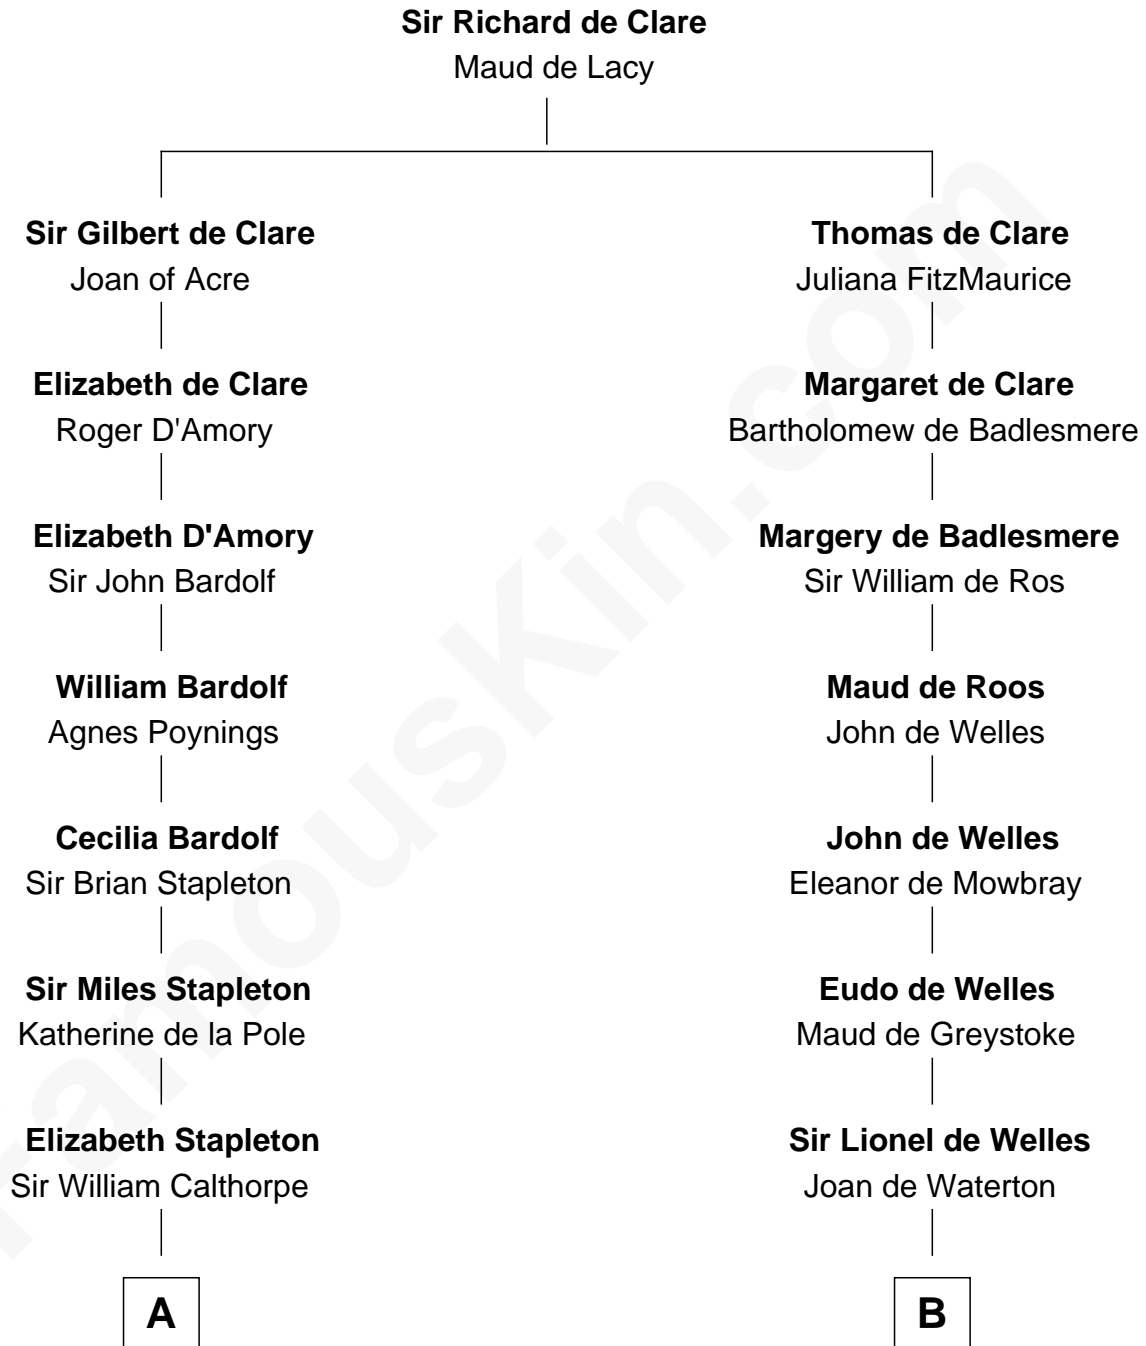

# FamousKin.com Relationship Chart of

**Vachel Lindsay**

*American Poet*

19th cousin 2 times removed of

**Ralph Waldo Emerson**

*American Poet*

**C**

**Rachel Dorsey**  
Anthony Lindsay

**Vachel Lindsay**  
Mary Anna Quisenberry

**Nicholas Lindsay**  
Martha Ann Cane

**Vachel Thomas Lindsay**  
Katherine Frazee

**Vachel Lindsay**  
*American Poet*

**D**

**Rev. William Emerson**  
Phebe Bliss