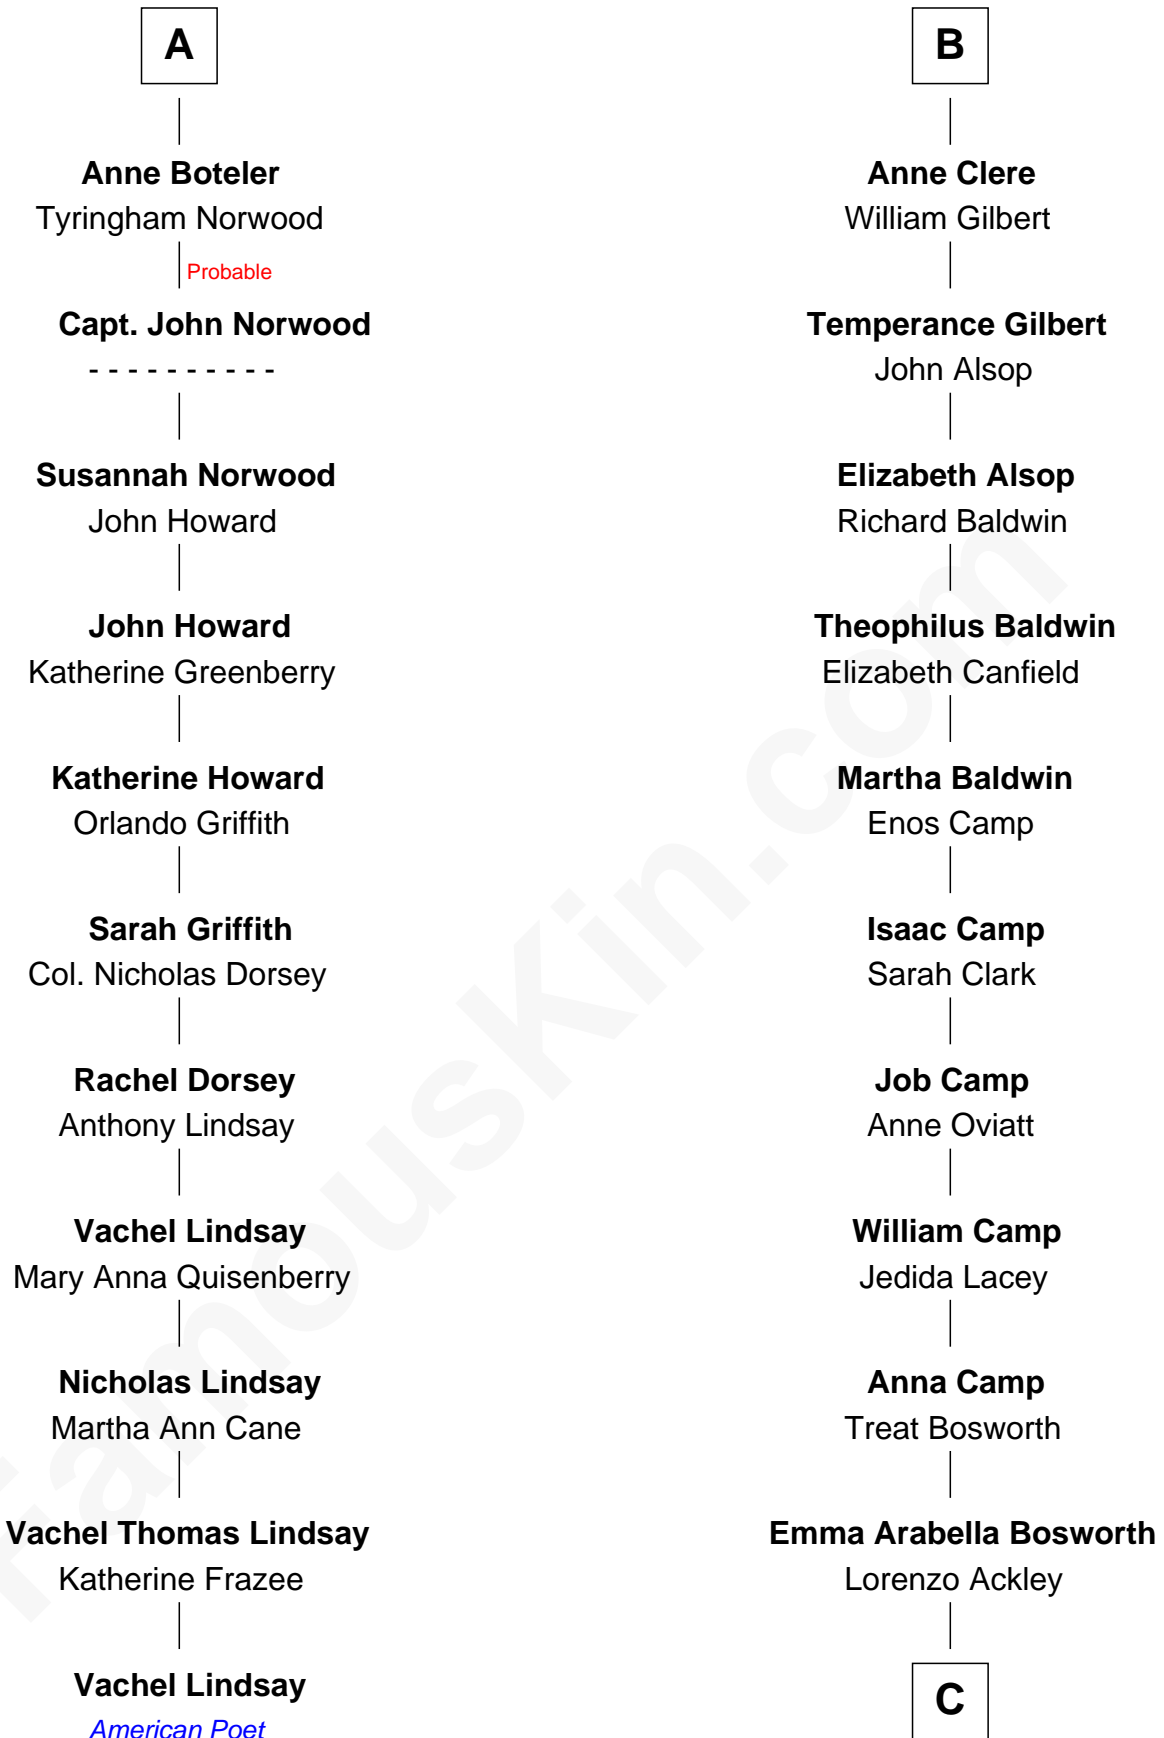

FamousKin.com Relationship Chart of

Vachel Lindsay

American Poet

17th cousin 4 times removed of

Sydney Biddle Barrows

Mayflower Madam

Sir Michael de la Pole

Katherine Wingfield

Sir Thomas de la Pole

Anne Cheney

Katherine de la Pole

Sir Miles Stapleton

Elizabeth Stapleton

Sir William Calthorpe

Anne Calthorpe

Sir Robert Drury

Katherine de Stafford

Isabel de la Pole

Thomas Morley

Elizabeth Morley

Sir John Arundell

Anne Arundell

Sir James Tyrrell

Sir Thomas Tyrrell

Margaret Willoughby

Anne Tyrrell

Sir John Clere

Sir Edmund Clere

Frances Fulmerston

B

C

Helen Eva Ackley
William Gildersleeve Parke