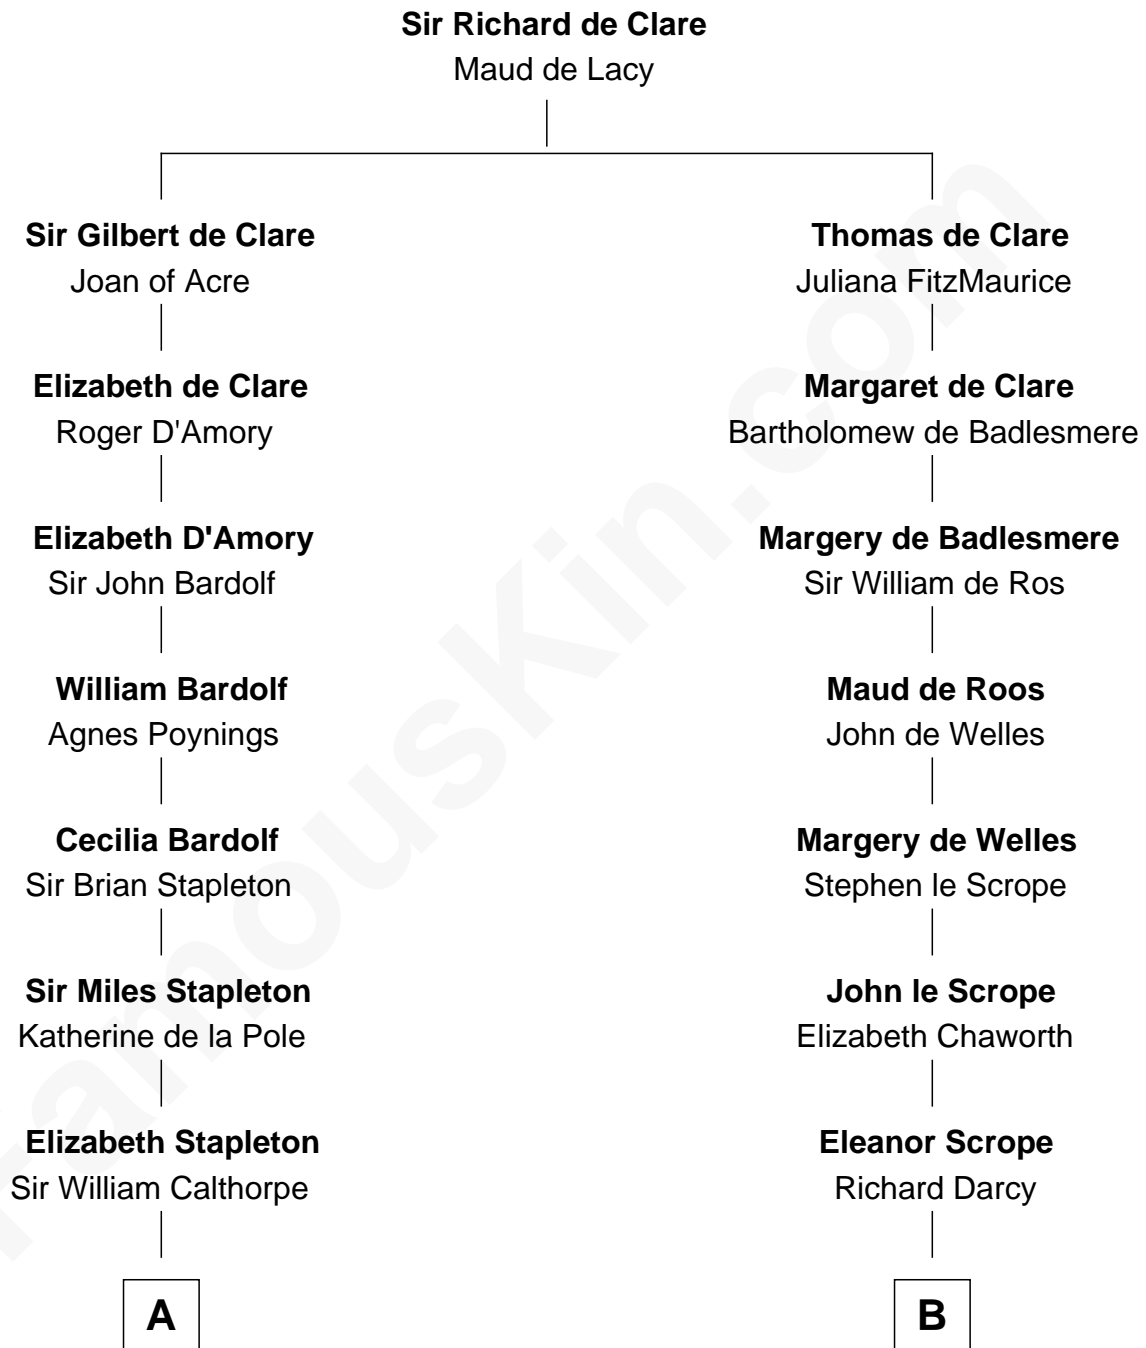

FamousKin.com

Relationship Chart of

Vachel Lindsay

American Poet

16th cousin 5 times removed of

Robert Treat Paine
Signer of the Declaration of Independence

C

—
Rachel Dorsey
Anthony Lindsay

—
Vachel Lindsay
Mary Anna Quisenberry

—
Nicholas Lindsay
Martha Ann Cane

—
Vachel Thomas Lindsay
Katherine Frazee

—
Vachel Lindsay
American Poet

FamousKin.com