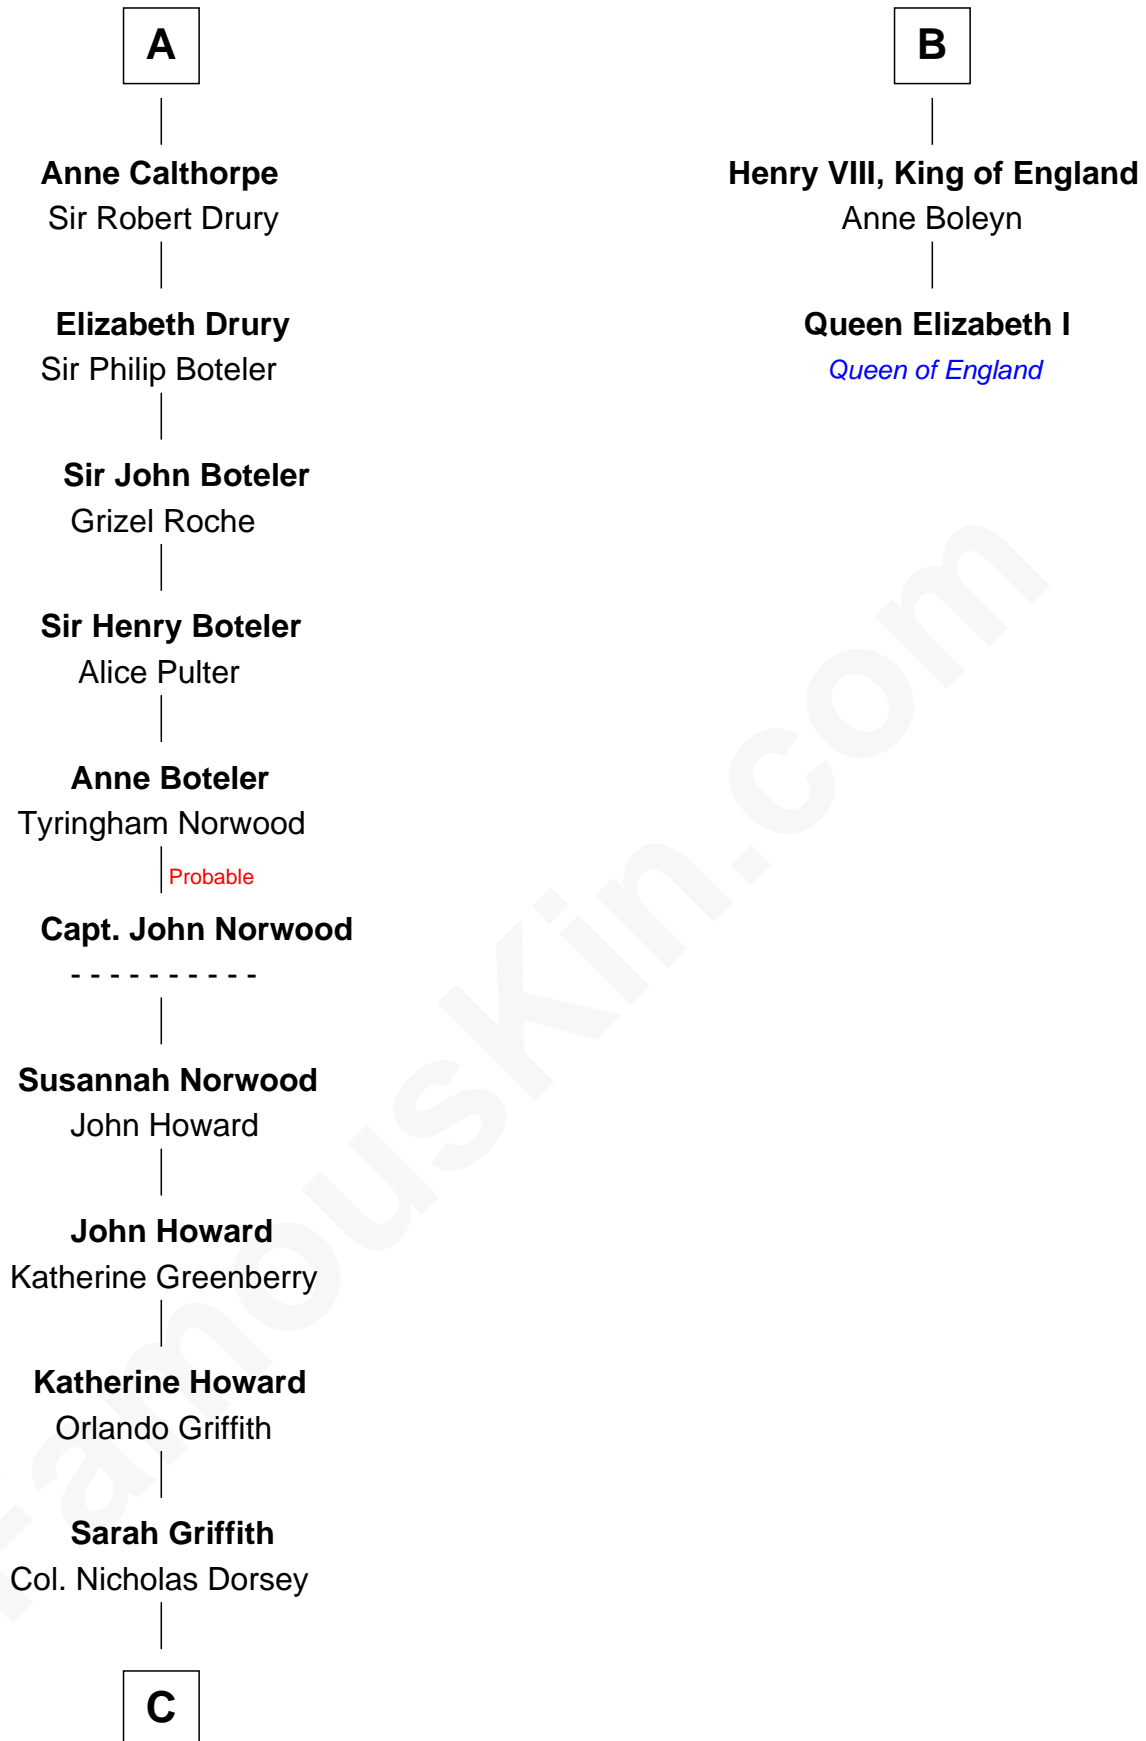

FamousKin.com Relationship Chart of

Vachel Lindsay

American Poet

8th cousin 13 times removed of

Queen Elizabeth I

Queen of England

C

—
Rachel Dorsey
Anthony Lindsay

—
Vachel Lindsay
Mary Anna Quisenberry

—
Nicholas Lindsay
Martha Ann Cane

—
Vachel Thomas Lindsay
Katherine Frazee

—
Vachel Lindsay
American Poet

FamousKin.com