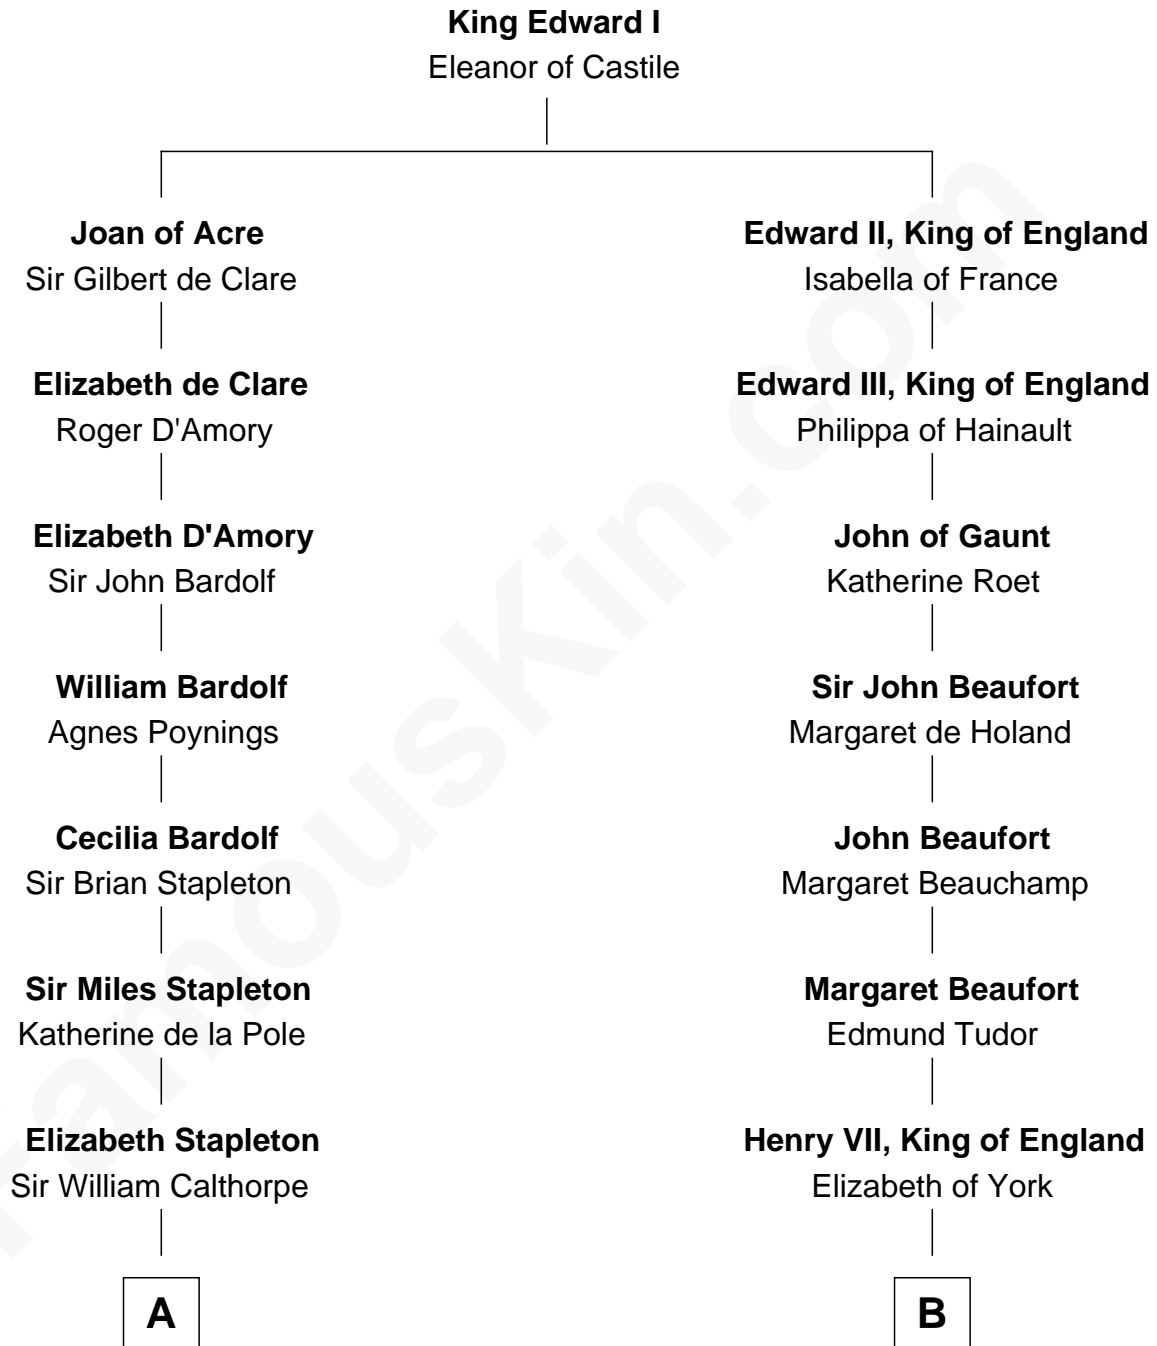

FamousKin.com Relationship Chart of

Vachel Lindsay

American Poet

8th cousin 13 times removed of

Queen Elizabeth I

Queen of England

C

—
Rachel Dorsey
Anthony Lindsay

—
Vachel Lindsay
Mary Anna Quisenberry

—
Nicholas Lindsay
Martha Ann Cane

—
Vachel Thomas Lindsay
Katherine Frazee

—
Vachel Lindsay
American Poet

FamousKin.com