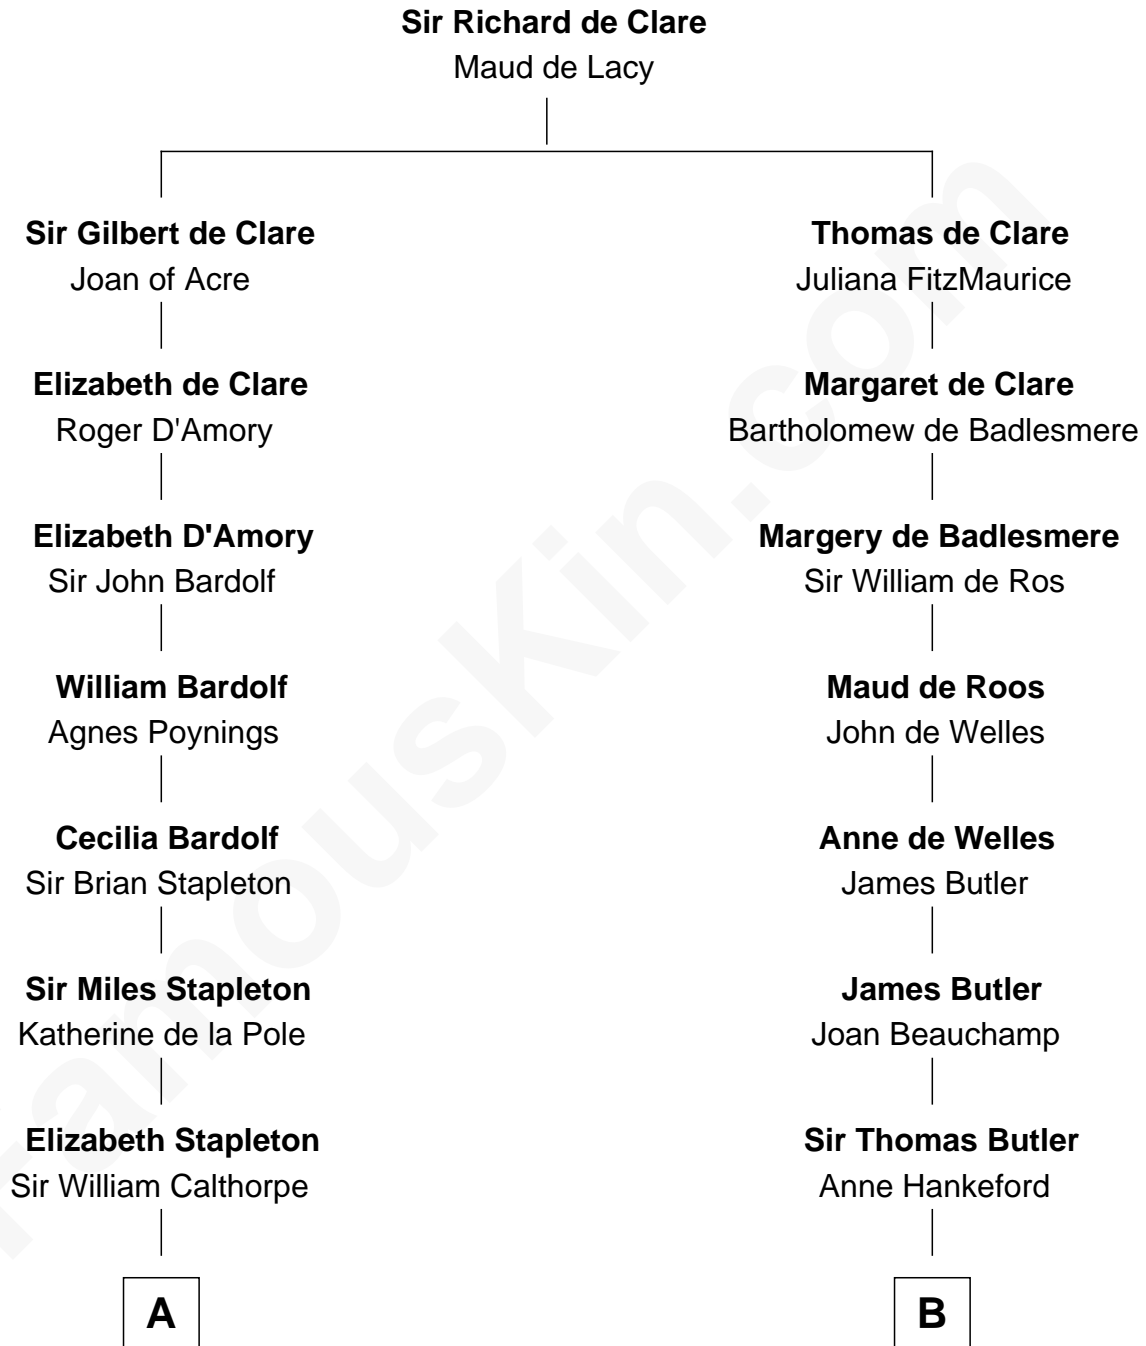

## Relationship Chart of

**Vachel Lindsay**

*American Poet*

10th cousin 11 times removed of

**Queen Elizabeth I**

*Queen of England*

**C**

—  
**Rachel Dorsey**  
Anthony Lindsay

—  
**Vachel Lindsay**  
Mary Anna Quisenberry

—  
**Nicholas Lindsay**  
Martha Ann Cane

—  
**Vachel Thomas Lindsay**  
Katherine Frazee

—  
**Vachel Lindsay**  
*American Poet*

FamousKin.com